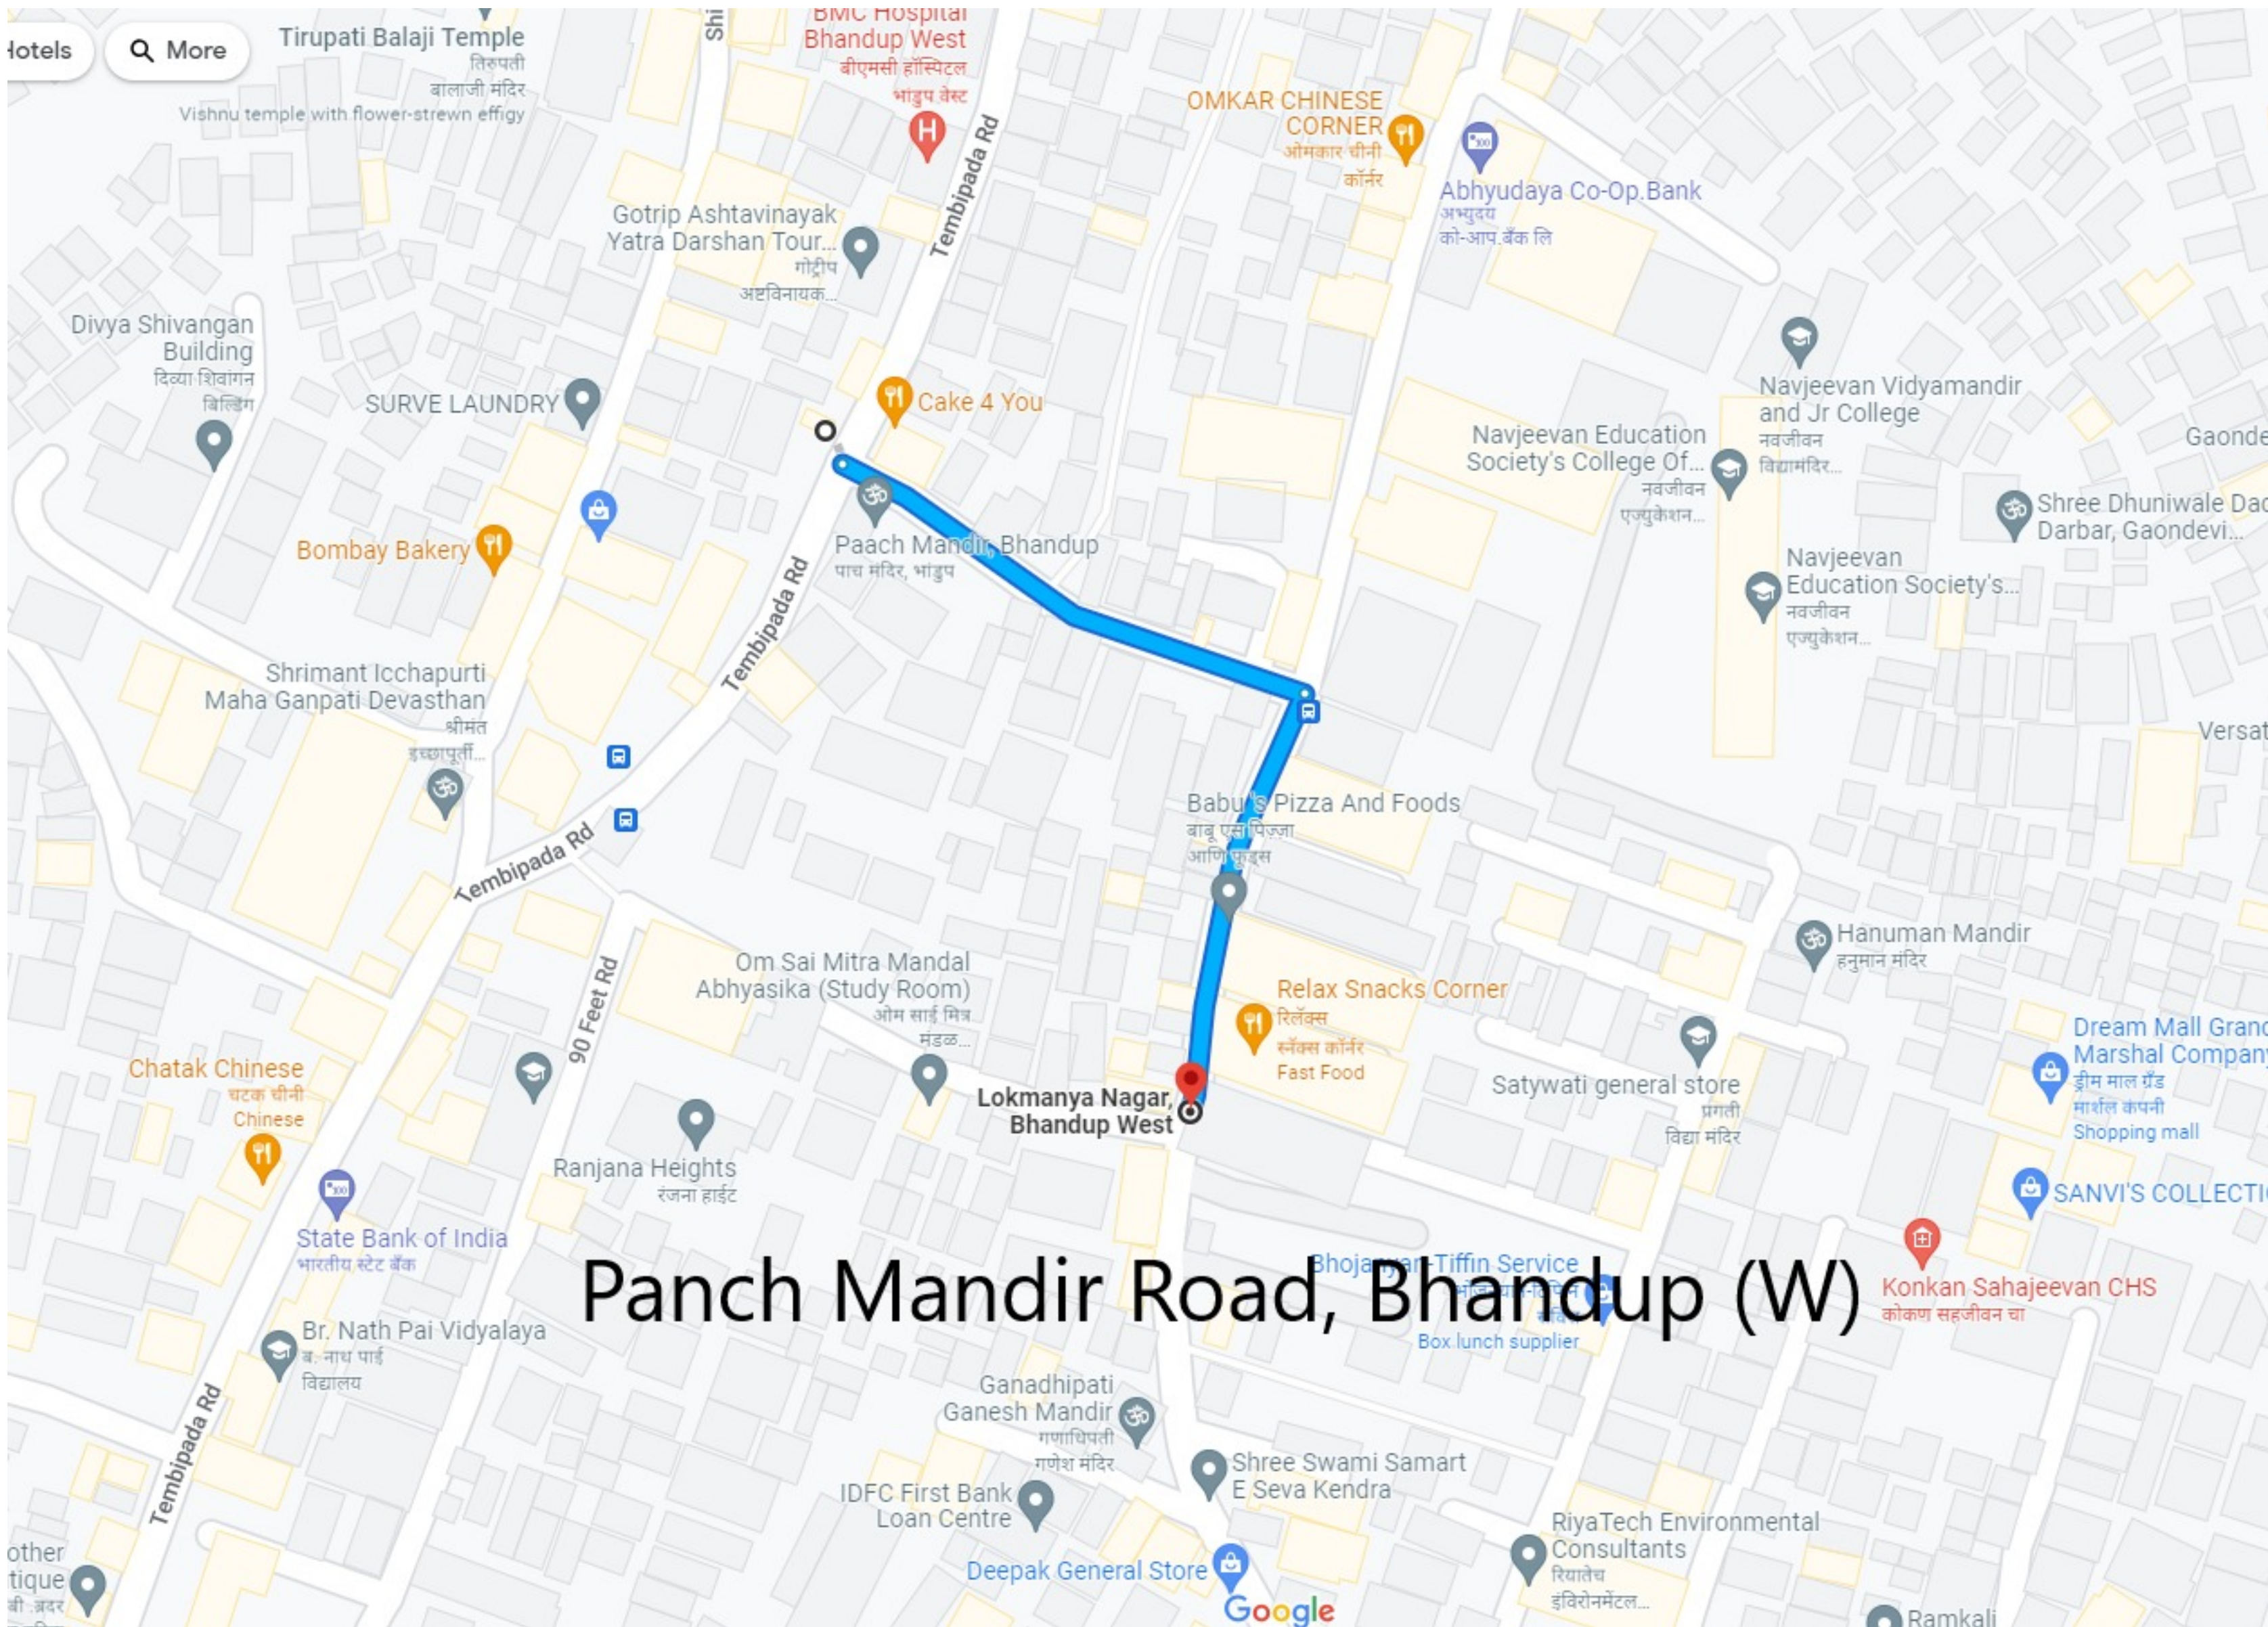

Panch Mandir Road, Bhandup (W)