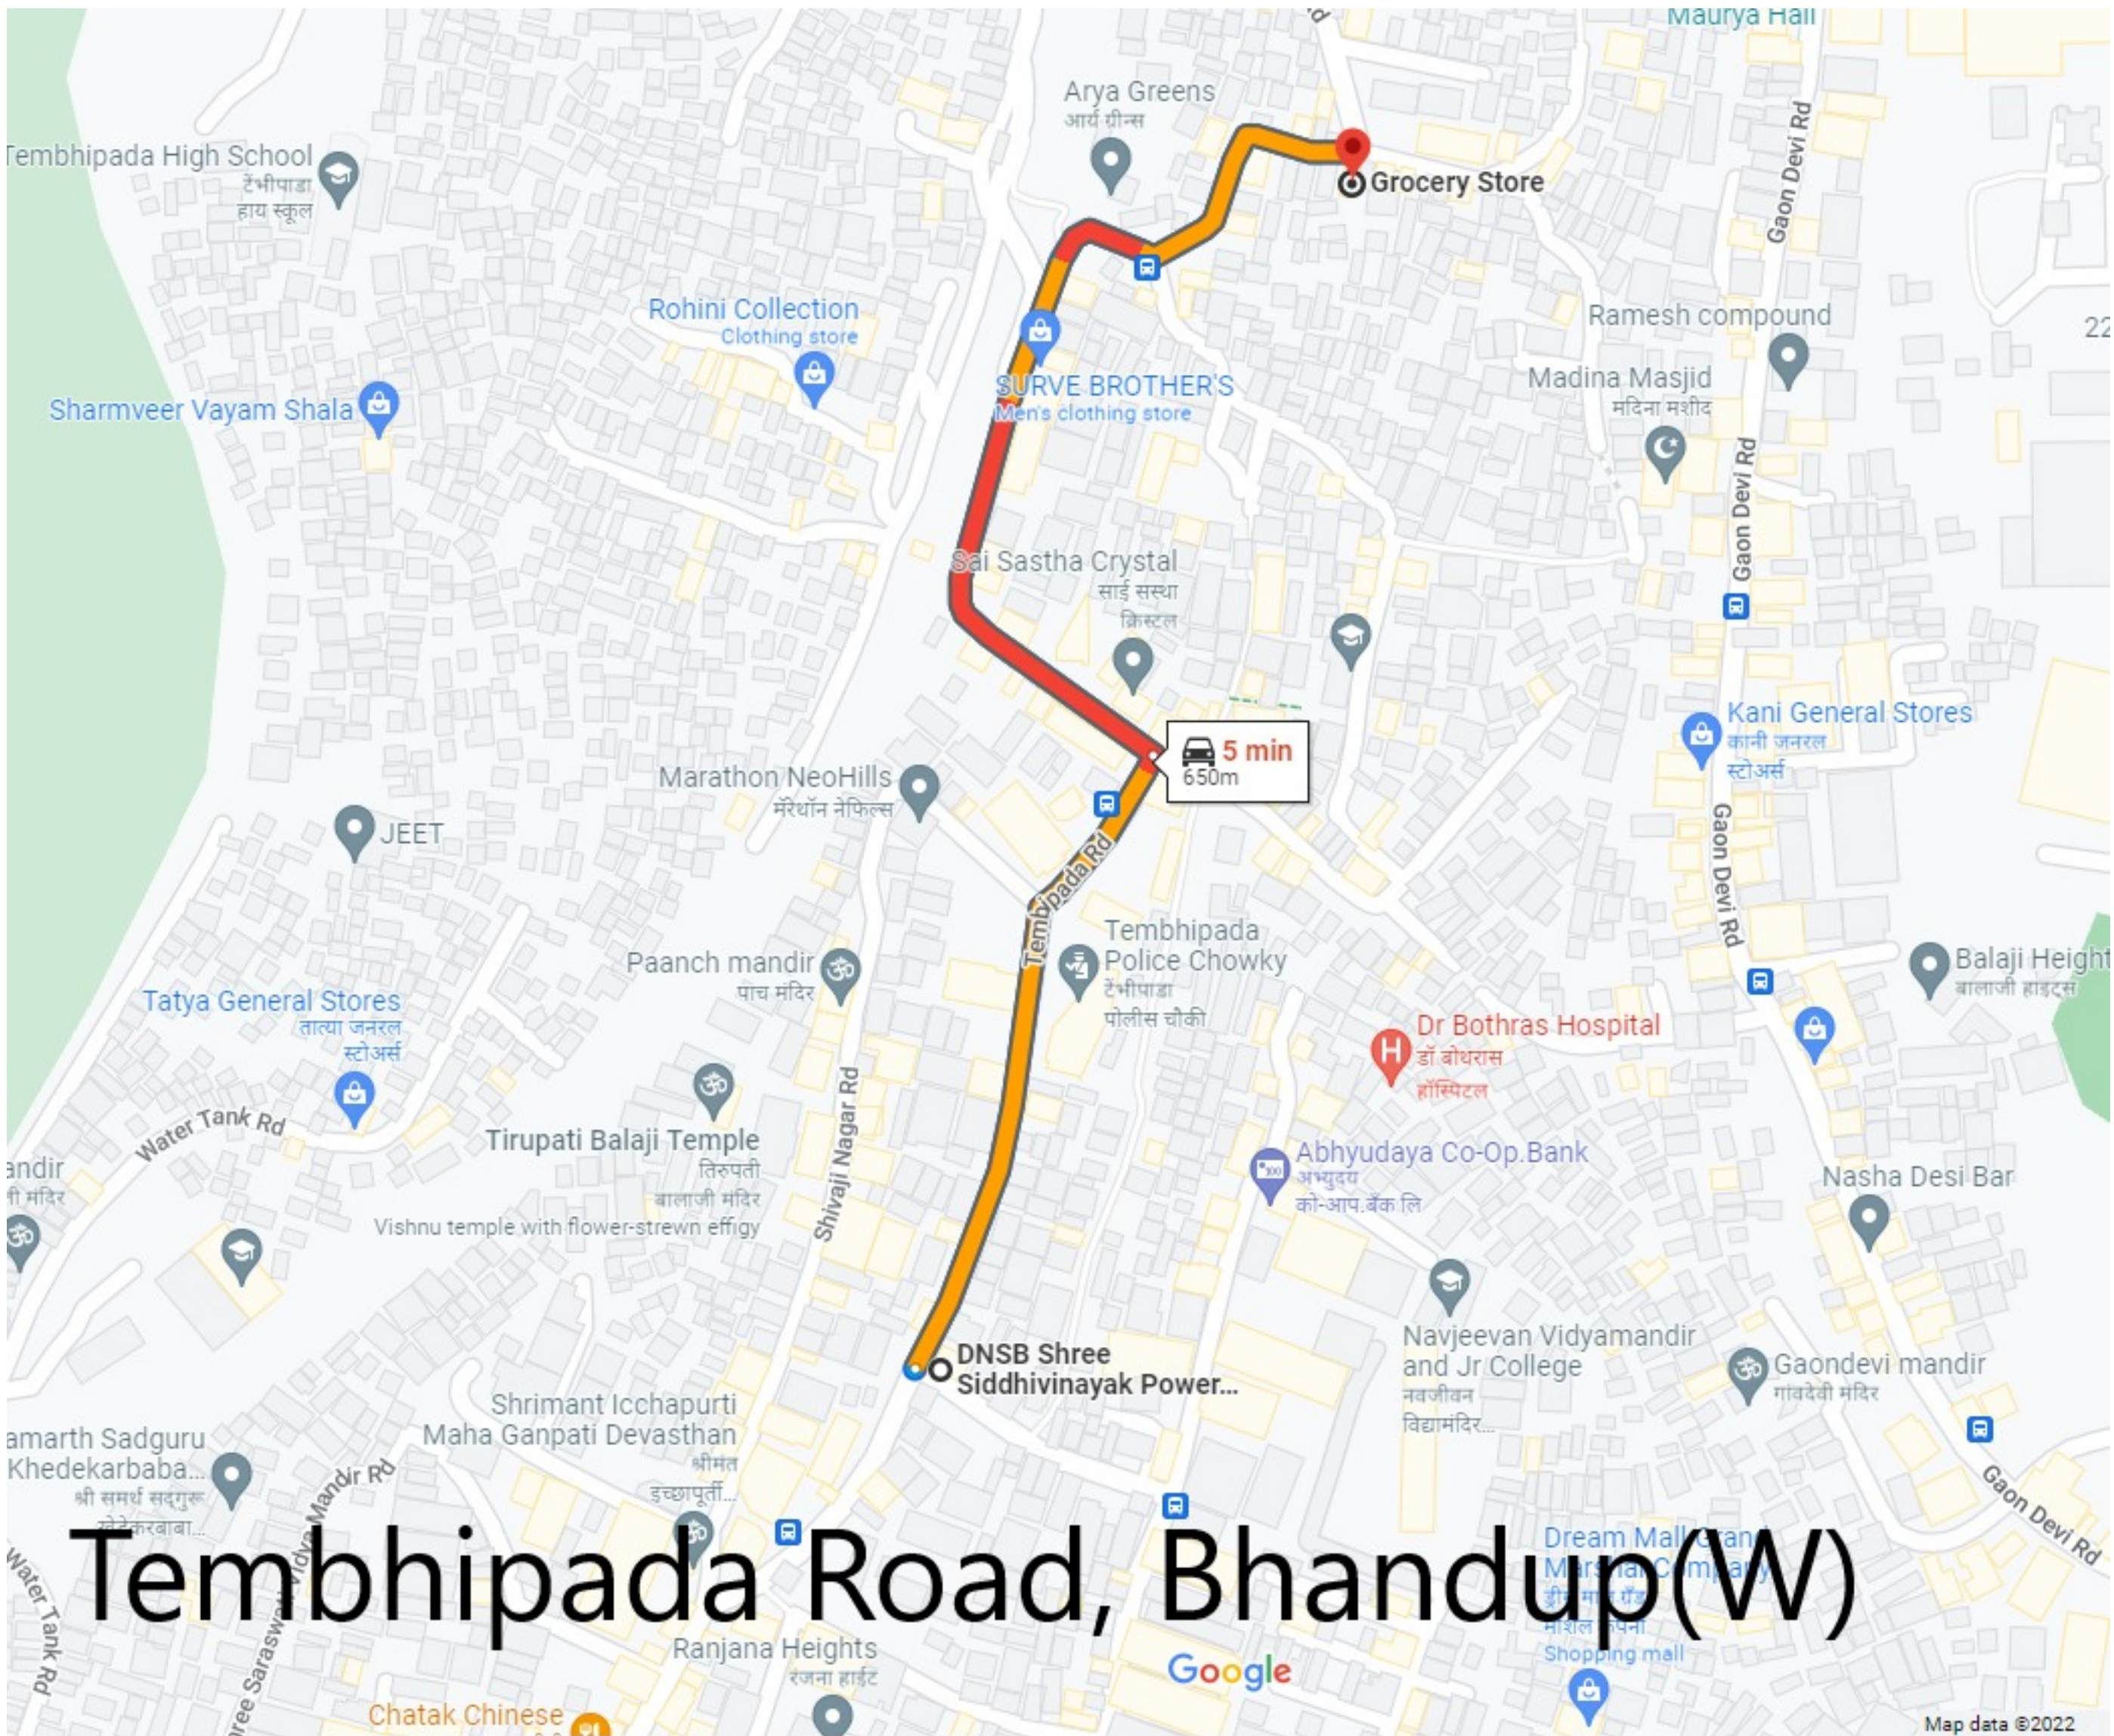

Tembhipada Road, Bhandup(W)