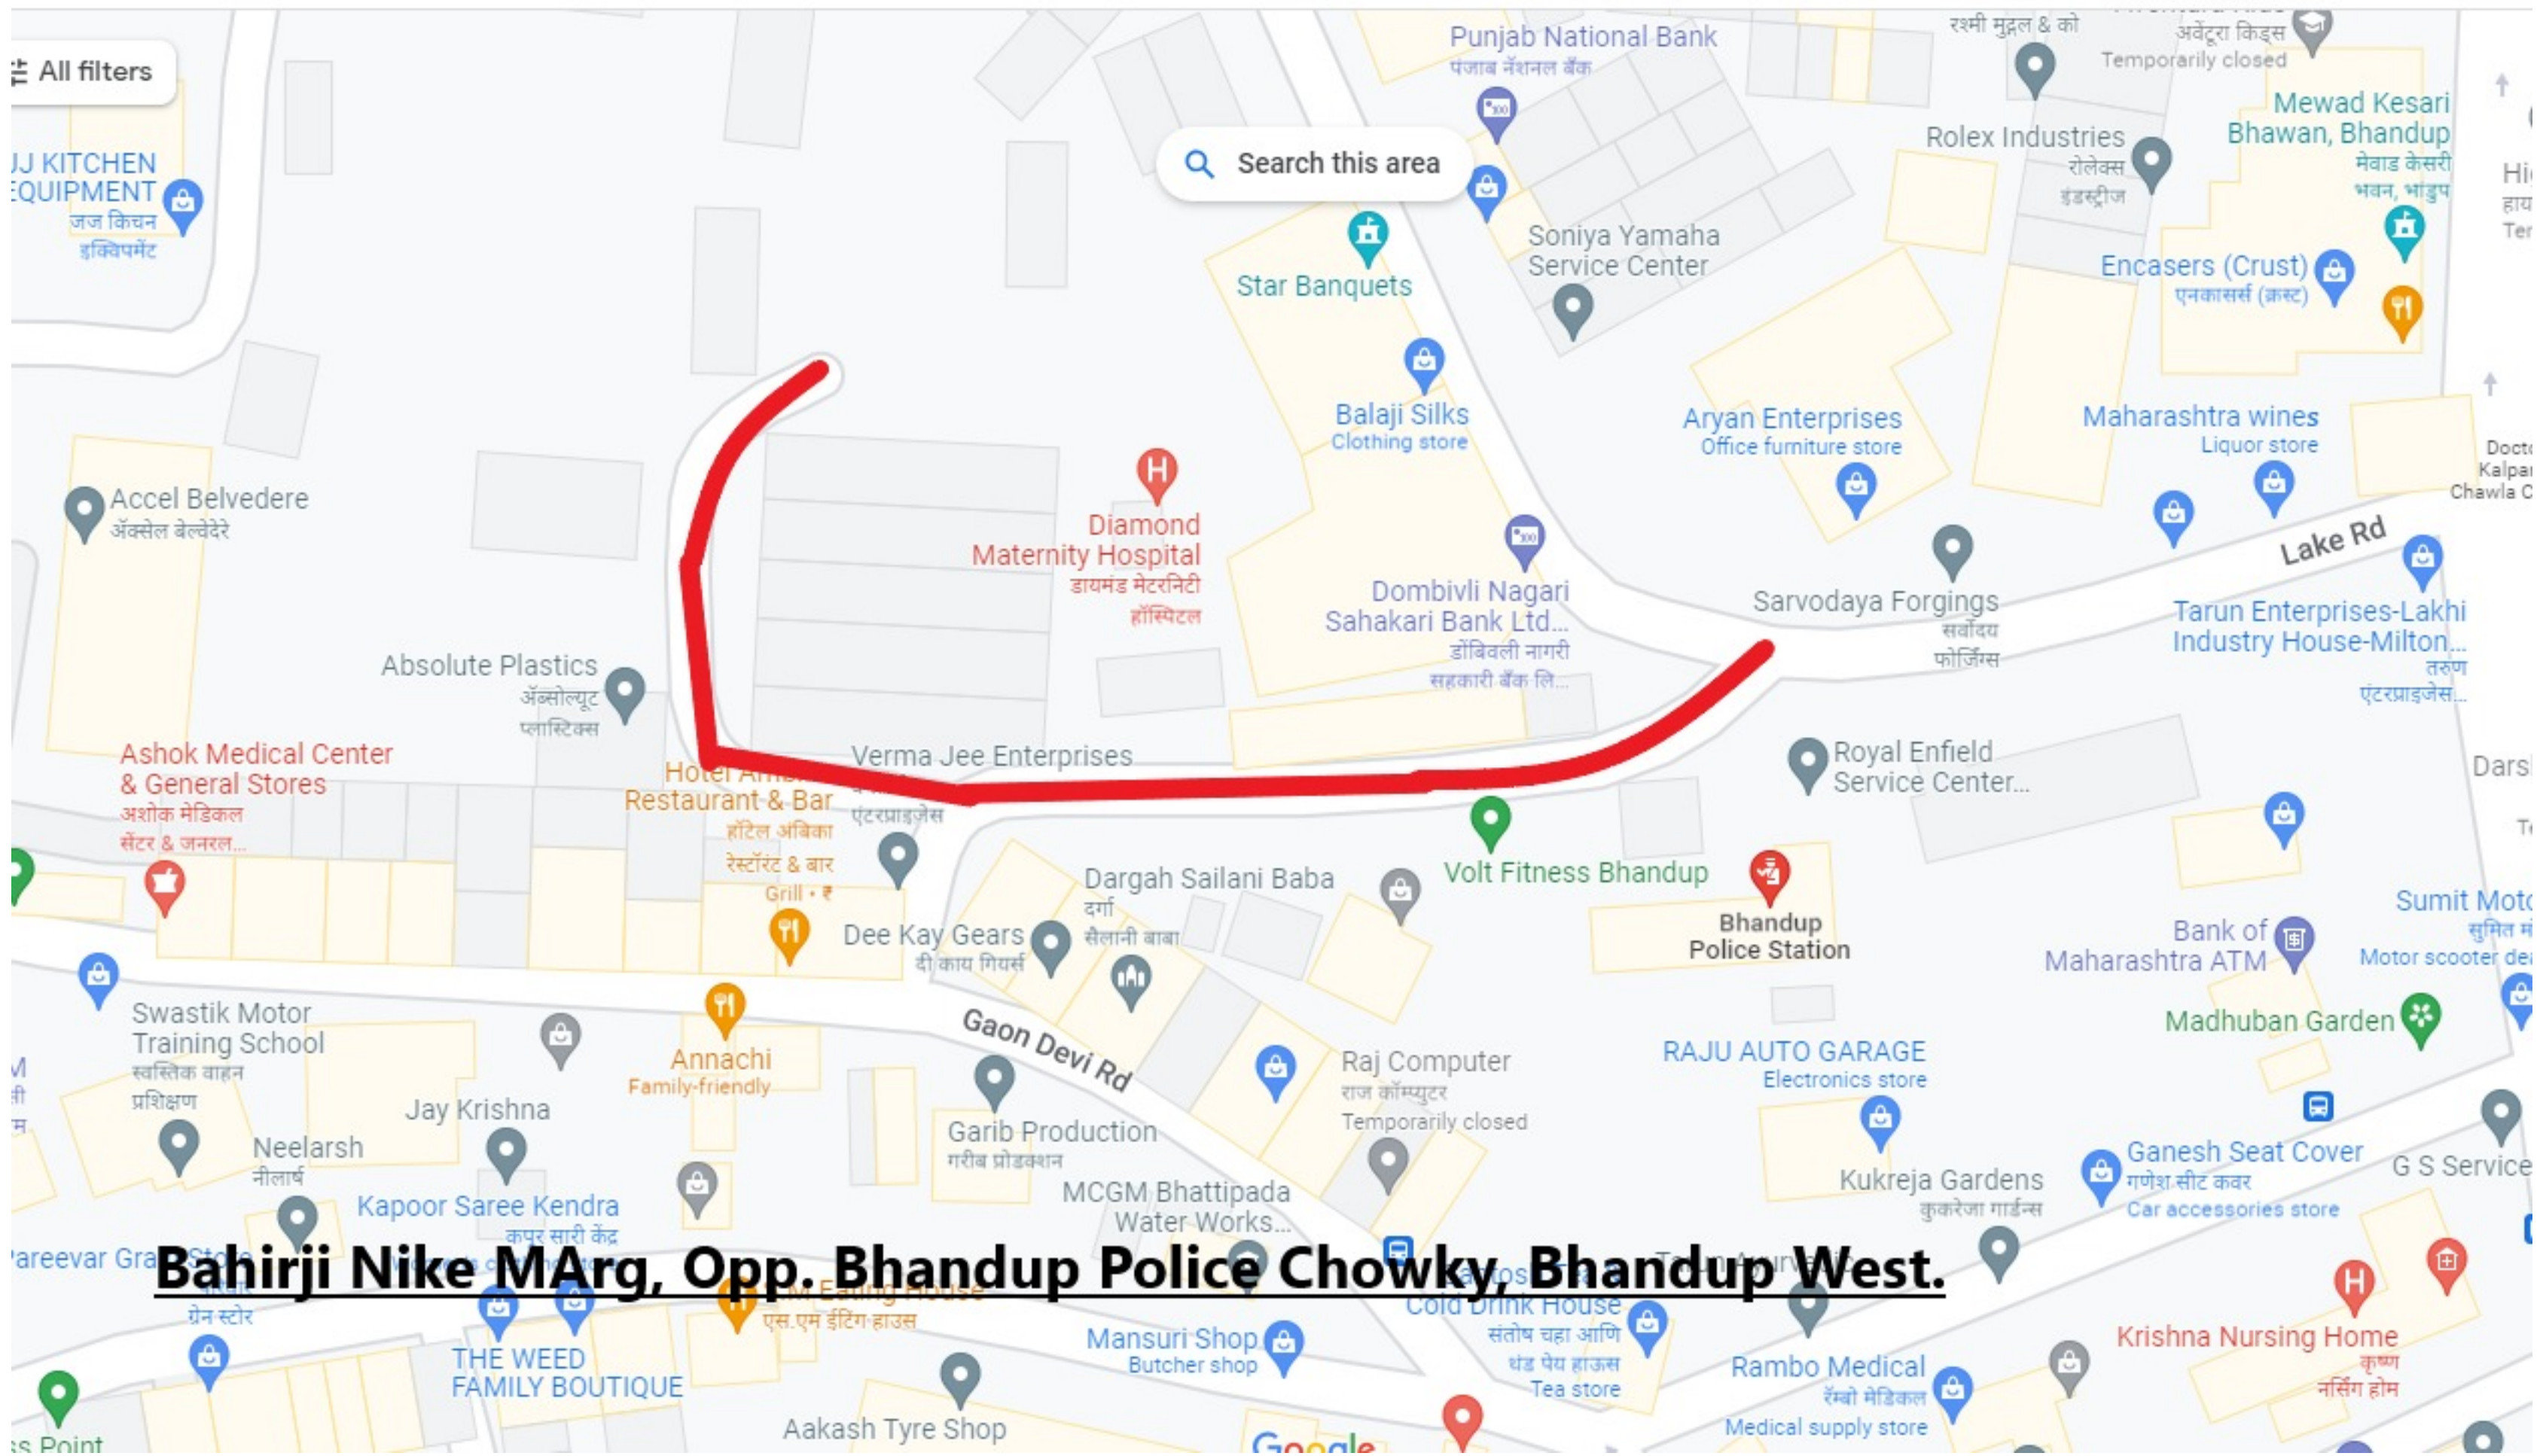

Search this area

Bahirji Nike Marg, Opp. Bhandup Police Chowky, Bhandup West.