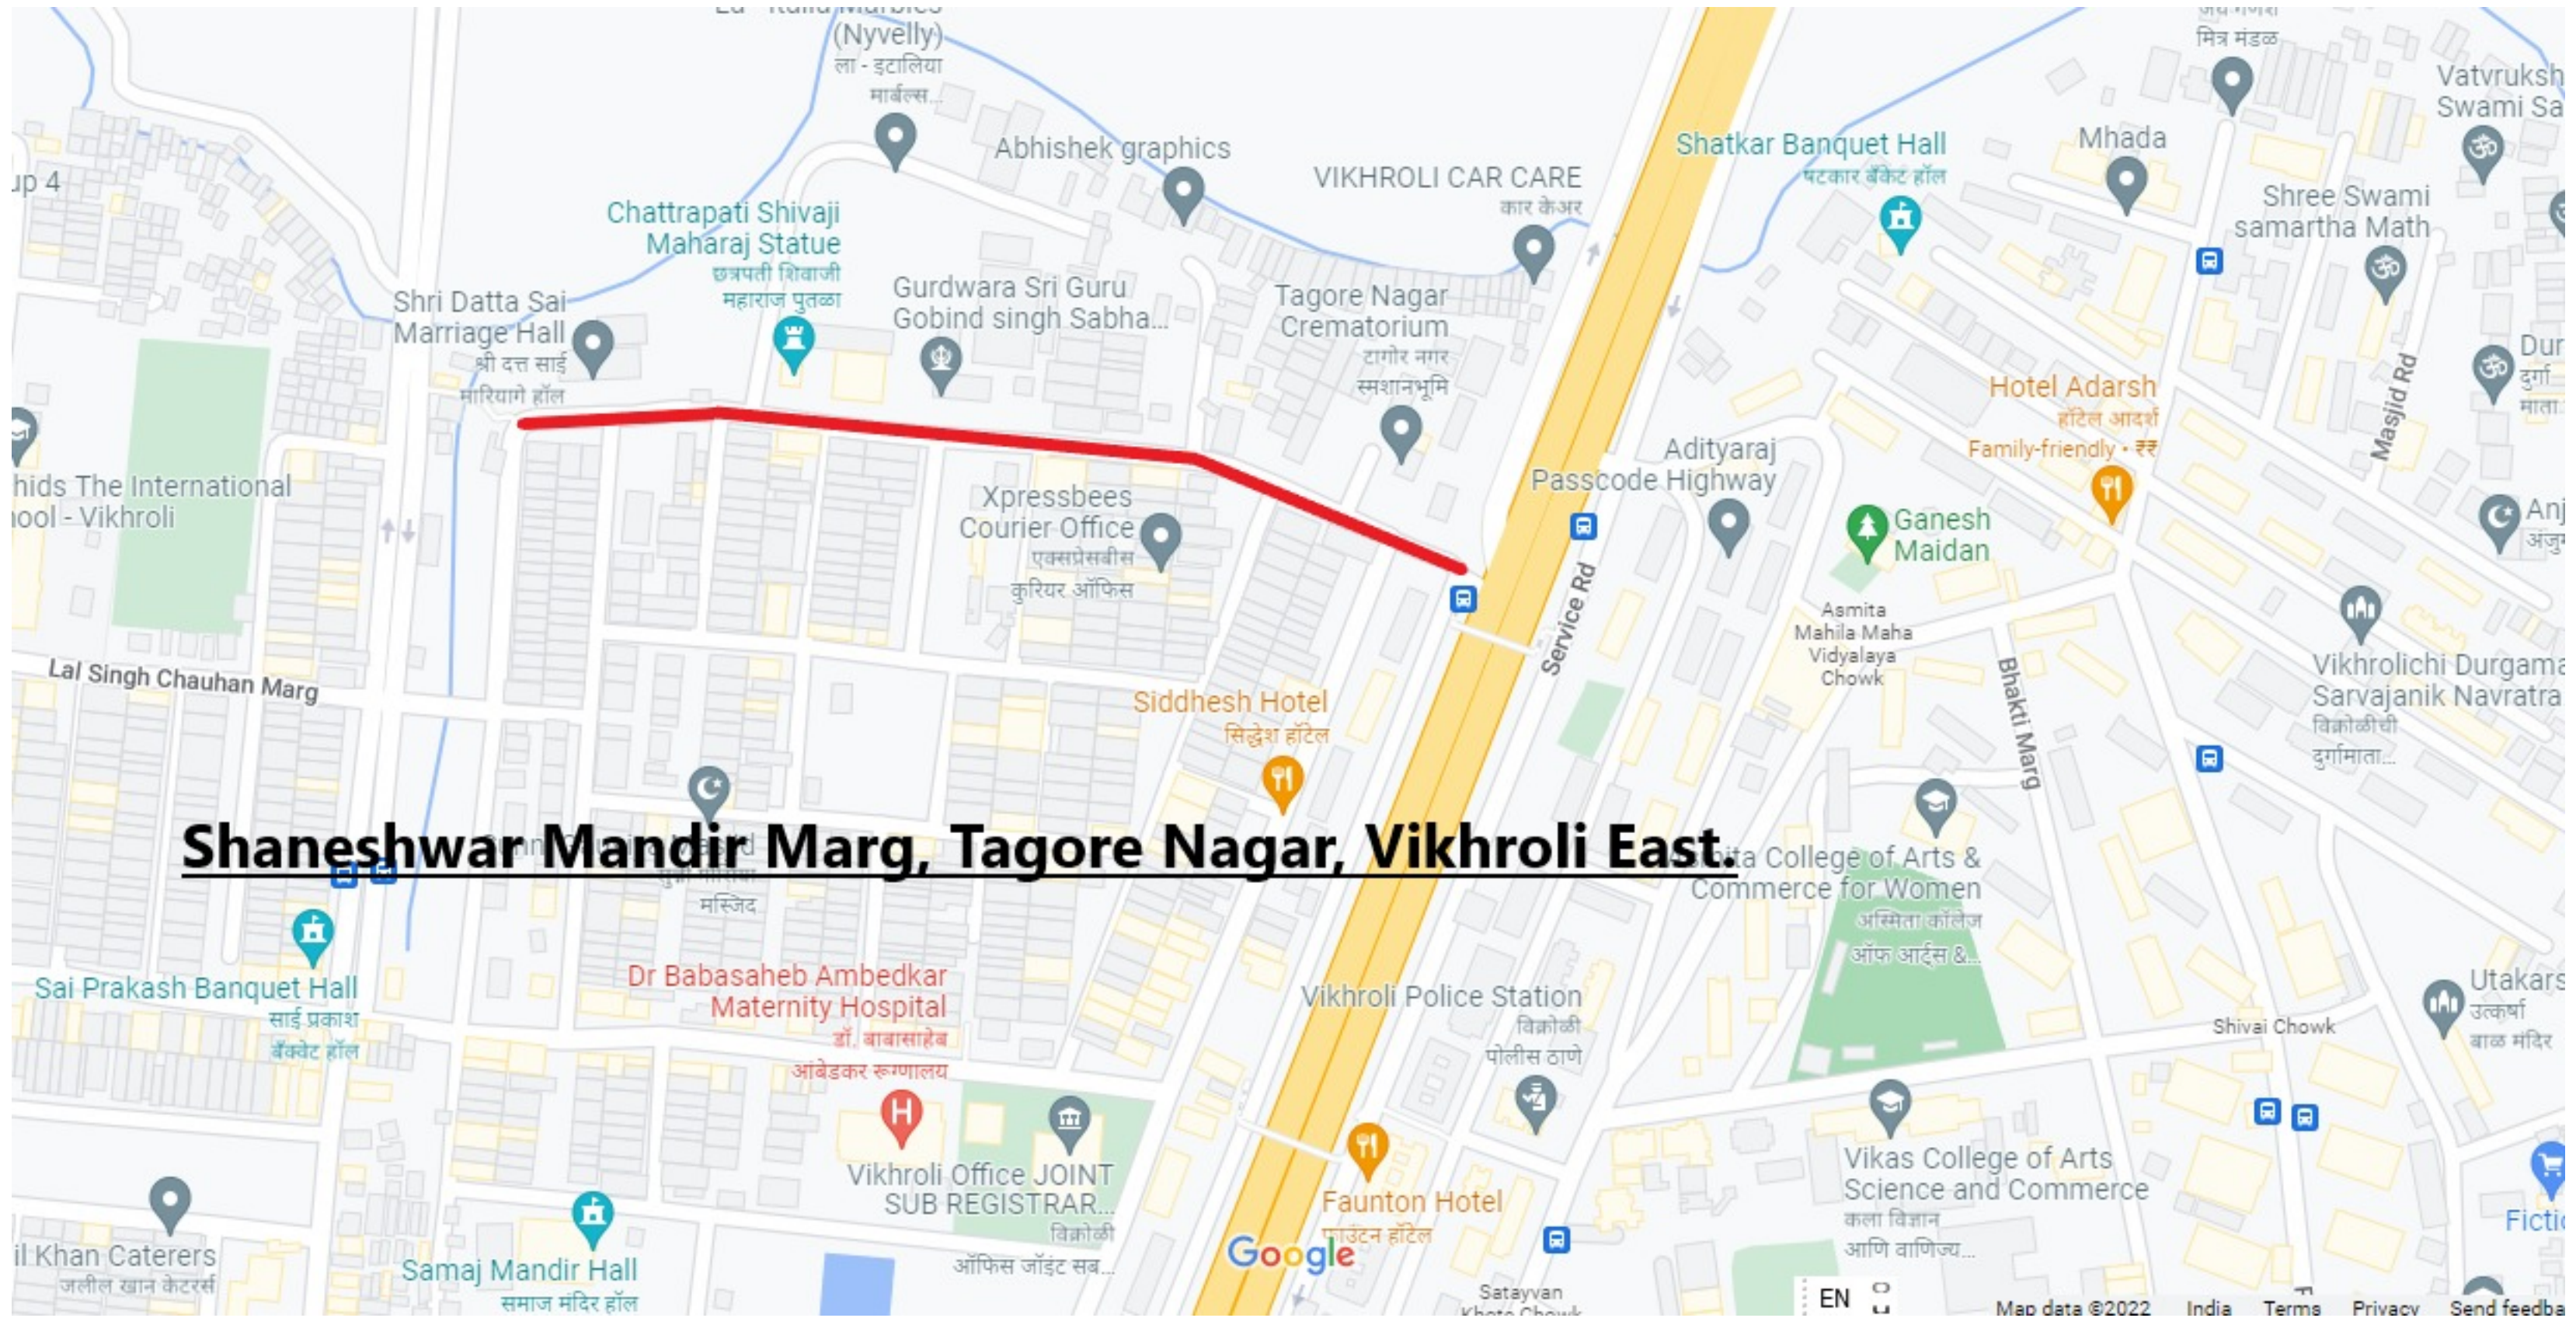

Shaneshwar Mandir Marg, Tagore Nagar, Vikhroli East.