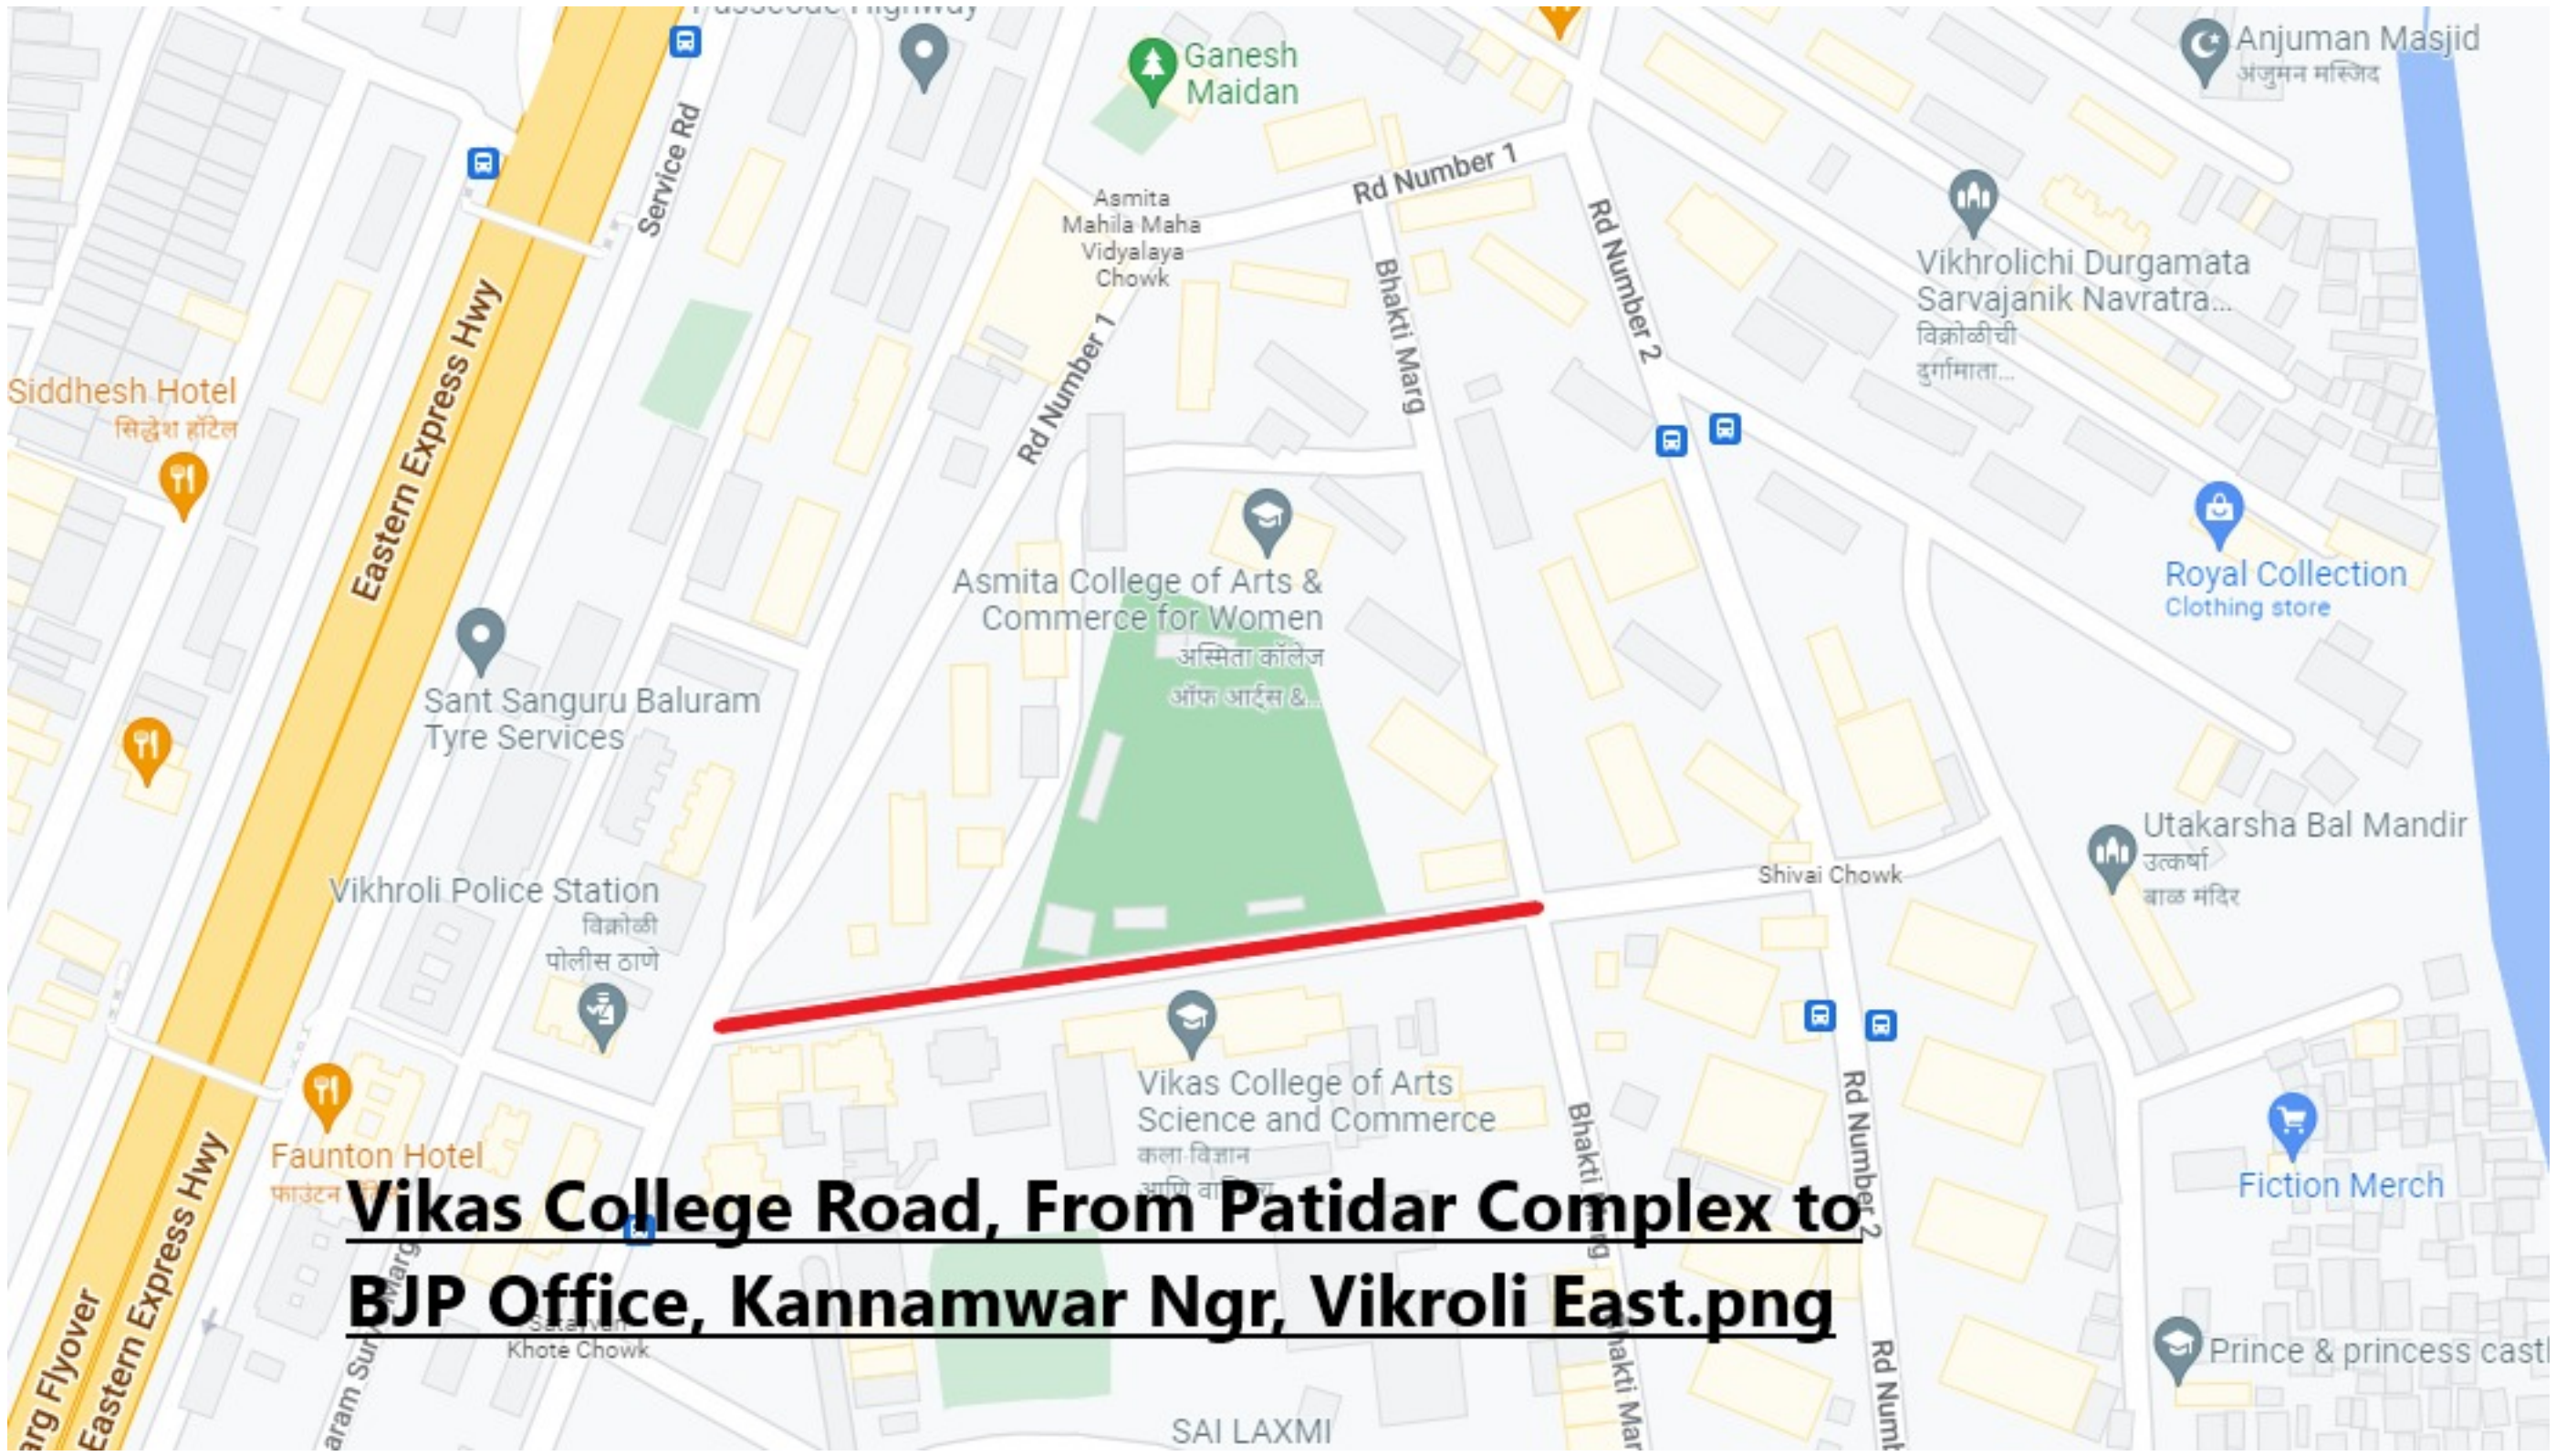

Vikhrolichi Durgamata
Sarvajanic Navratra...

Abhyudaya Bank
अभयुदाय बँक

Map data ©2022 India Terms Privacy Send feedback 50 m

Baman Dev Mandir

Janki Fish Shop

Vikas College Road, From Patidar Complex to BJP Office, Kannamwar Ngr, Vikroli East.png