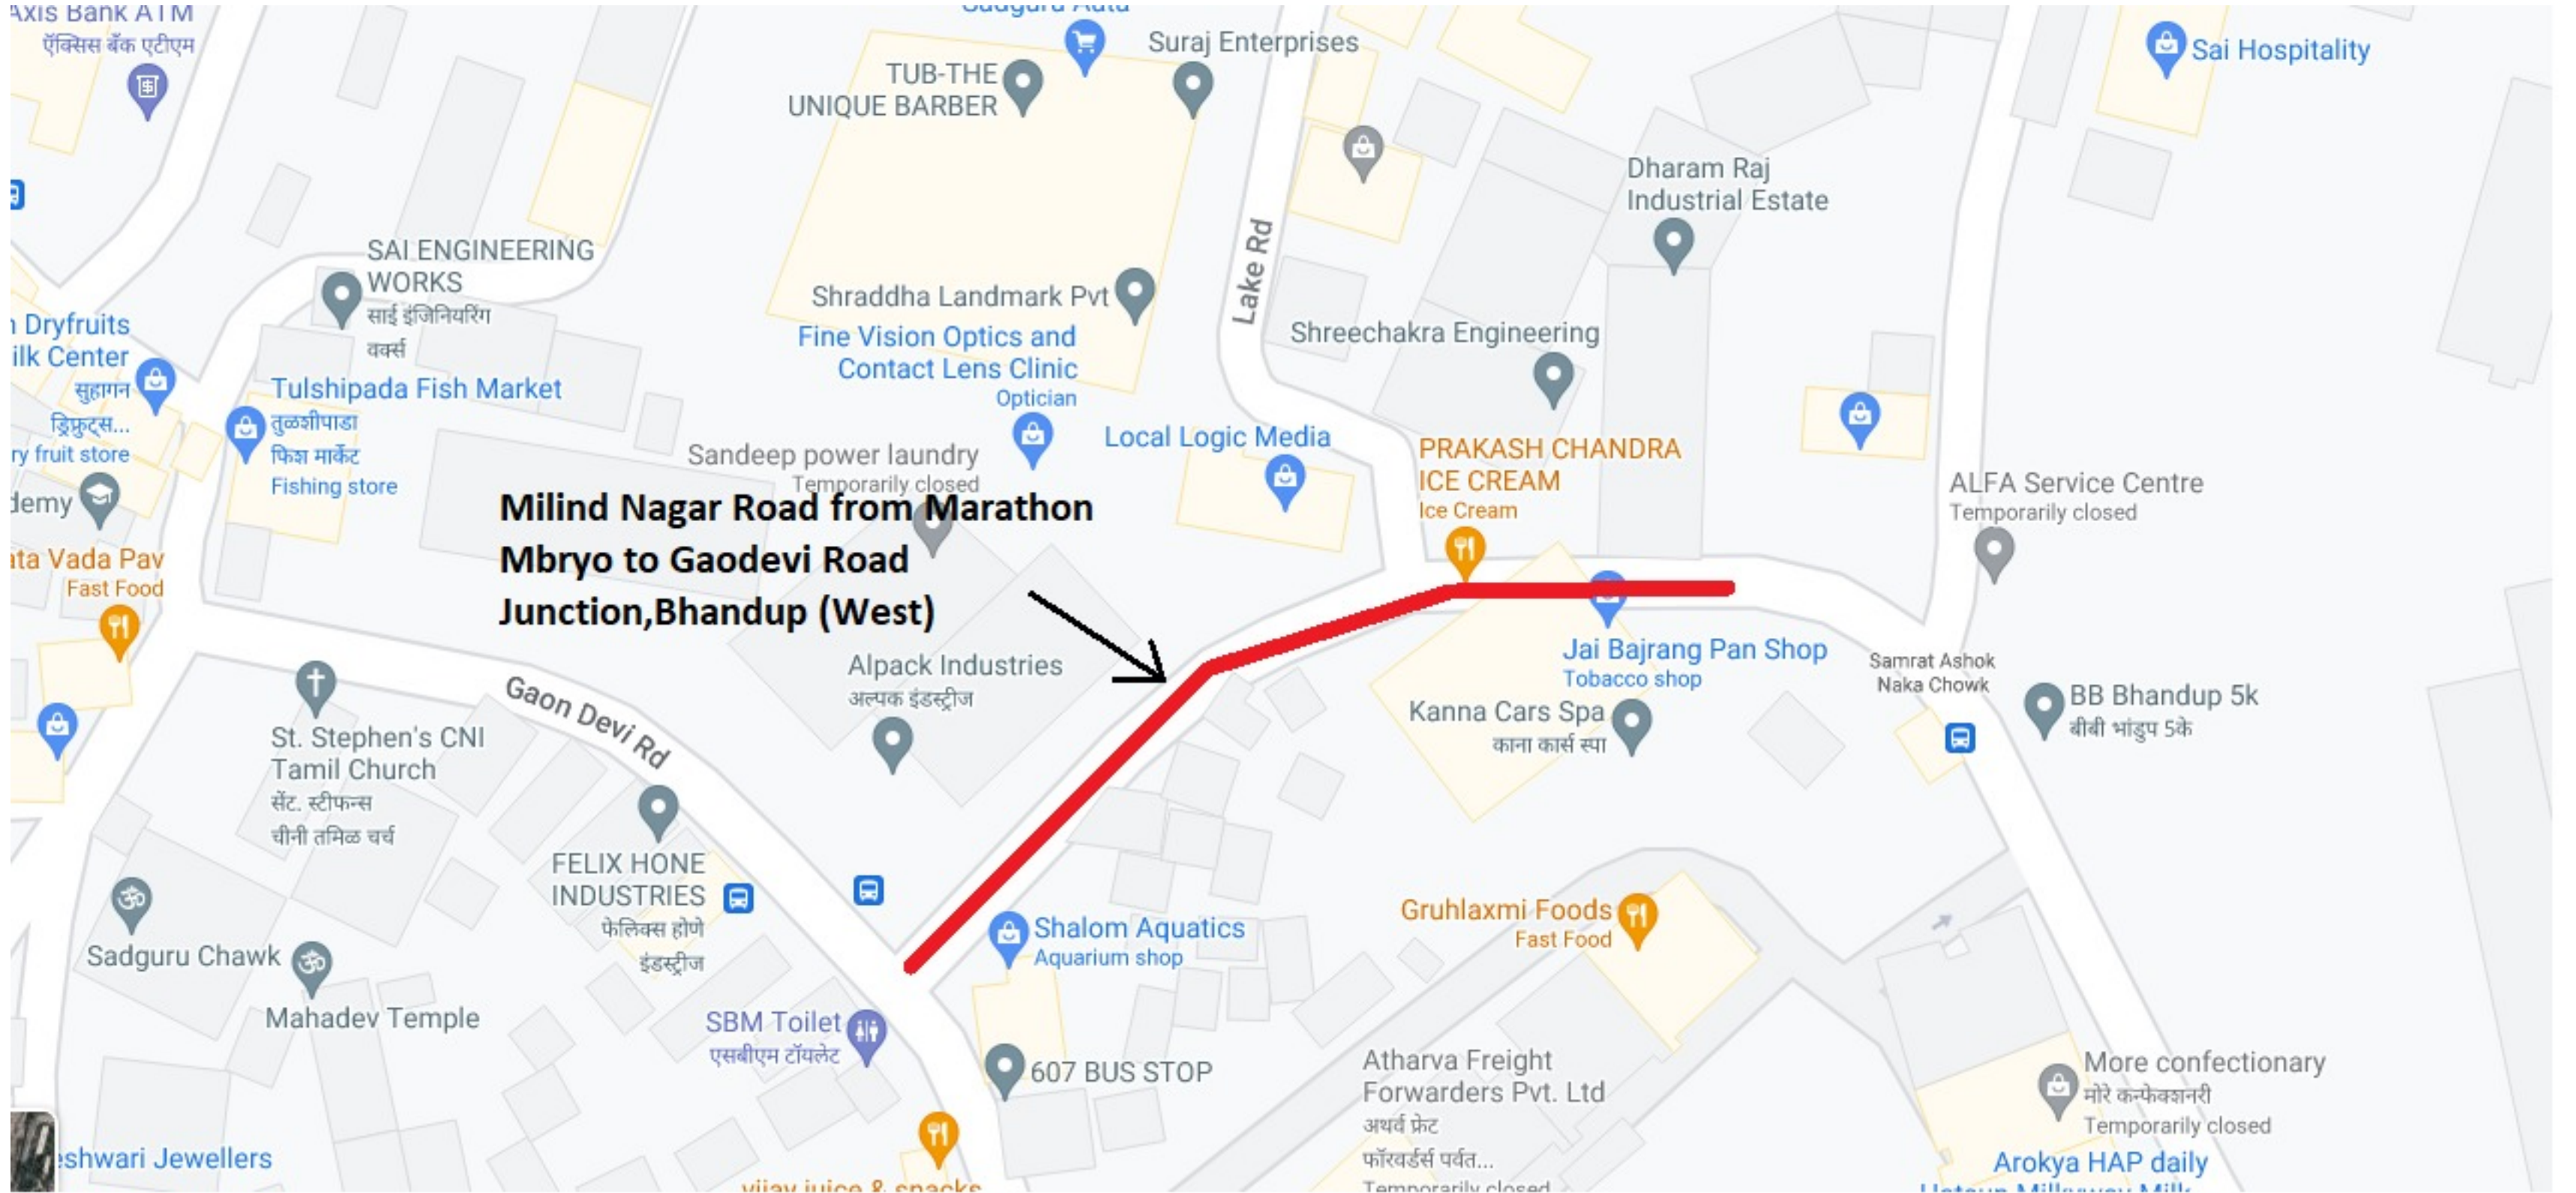

Milind Nagar Road from Marathon Mbryo to Gaodevi Road Junction, Bhandup (West)

Sai Hospitality

Dharam Raj Industrial Estate

TUB-THE UNIQUE BARBER

Suraj Enterprises

SAI ENGINEERING WORKS

Shraddha Landmark Pvt Fine Vision Optics and Contact Lens Clinic Optician

Shreechakra Engineering

Tulshipada Fish Market

Local Logic Media

PRAKASH CHANDRA ICE CREAM Ice Cream

ALFA Service Centre Temporarily closed

Sandeep power laundry Temporarily closed

Dryfruits Milk Center

ry fruit store

ata Vada Pav Fast Food

तुळशीपाडा फिश मार्केट Fishing store

Milind Nagar Road from Marathon Mbryo to Gaodevi Road Junction, Bhandup (West)

Alpack Industries अल्पक इंडस्ट्रीज

Jai Bajrang Pan Shop Tobacco shop

Samrat Ashok Naka Chowk

BB Bhandup 5k बीबी भांडुप 5के

St. Stephen's CNI Tamil Church सेंट. स्टीफन्स चीनी तमिळ चर्च

FELIX HONE INDUSTRIES फेलिक्स होणे इंडस्ट्रीज

Kanna Cars Spa काना कार्स स्पा

Sadguru Chawk

Mahadev Temple

SBM Toilet एसबीएम टॉयलेट

Shalom Aquatics Aquarium shop

Gruhlaxmi Foods Fast Food

607 BUS STOP

Atharva Freight Forwarders Pvt. Ltd अथर्व फ्रेट फॉरवर्डर्स पर्यत... Temporarily closed

More confectionary मोरे कन्फेक्शनरी Temporarily closed

Aroky HAP daily

shwari Jewellers