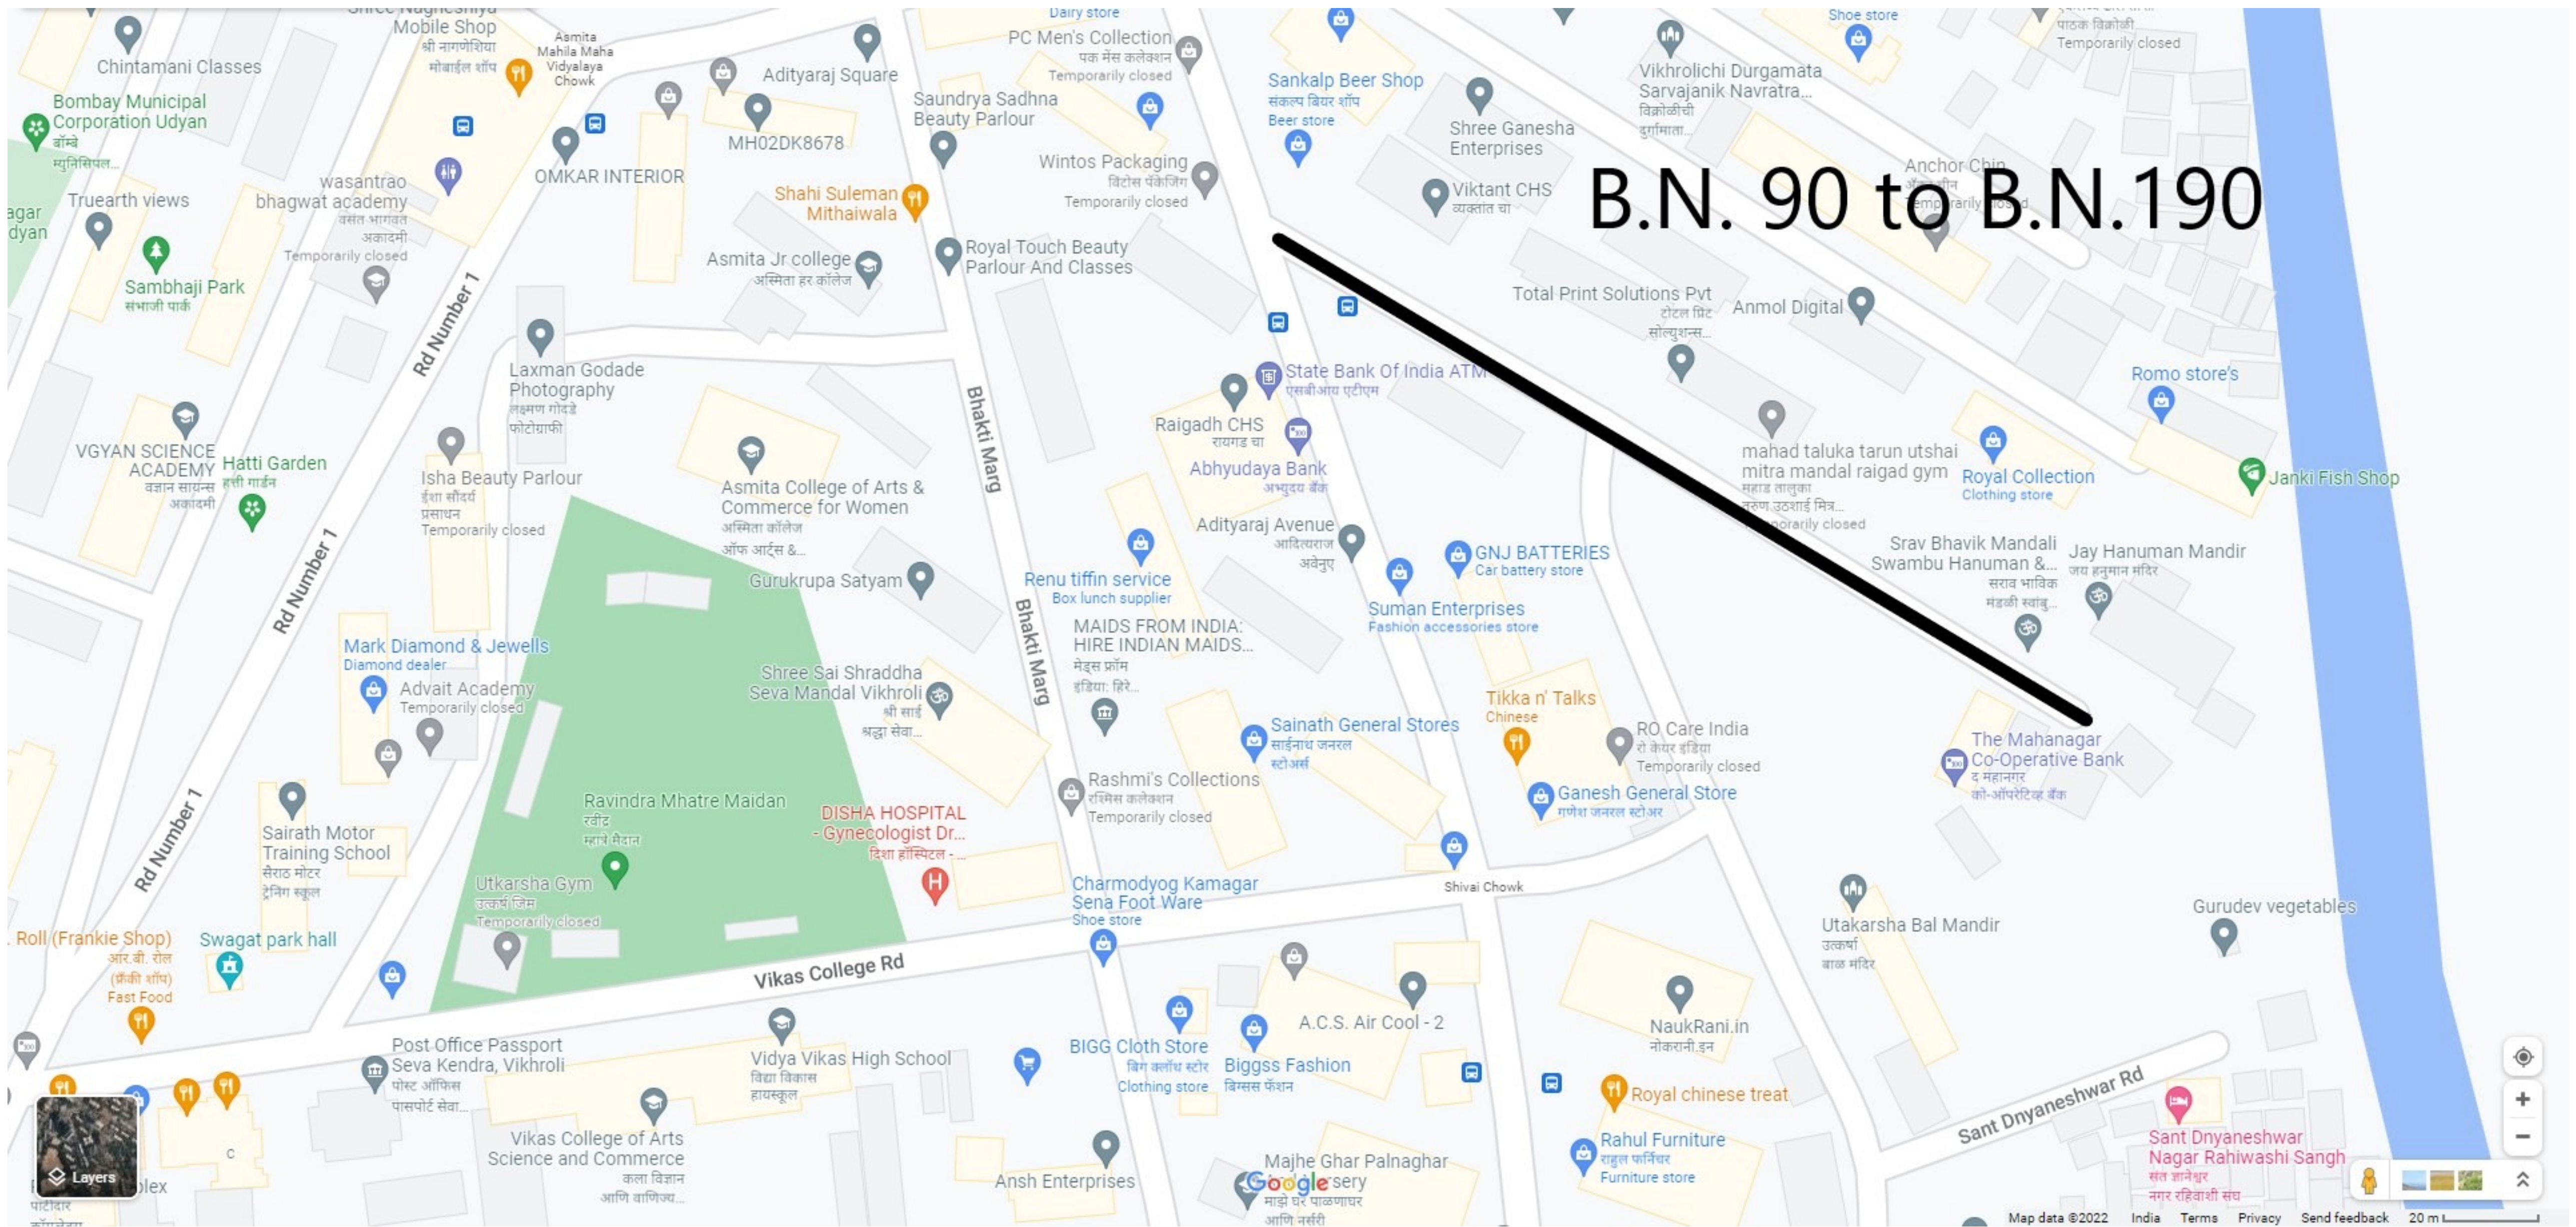

B.N. 90 to B.N.190