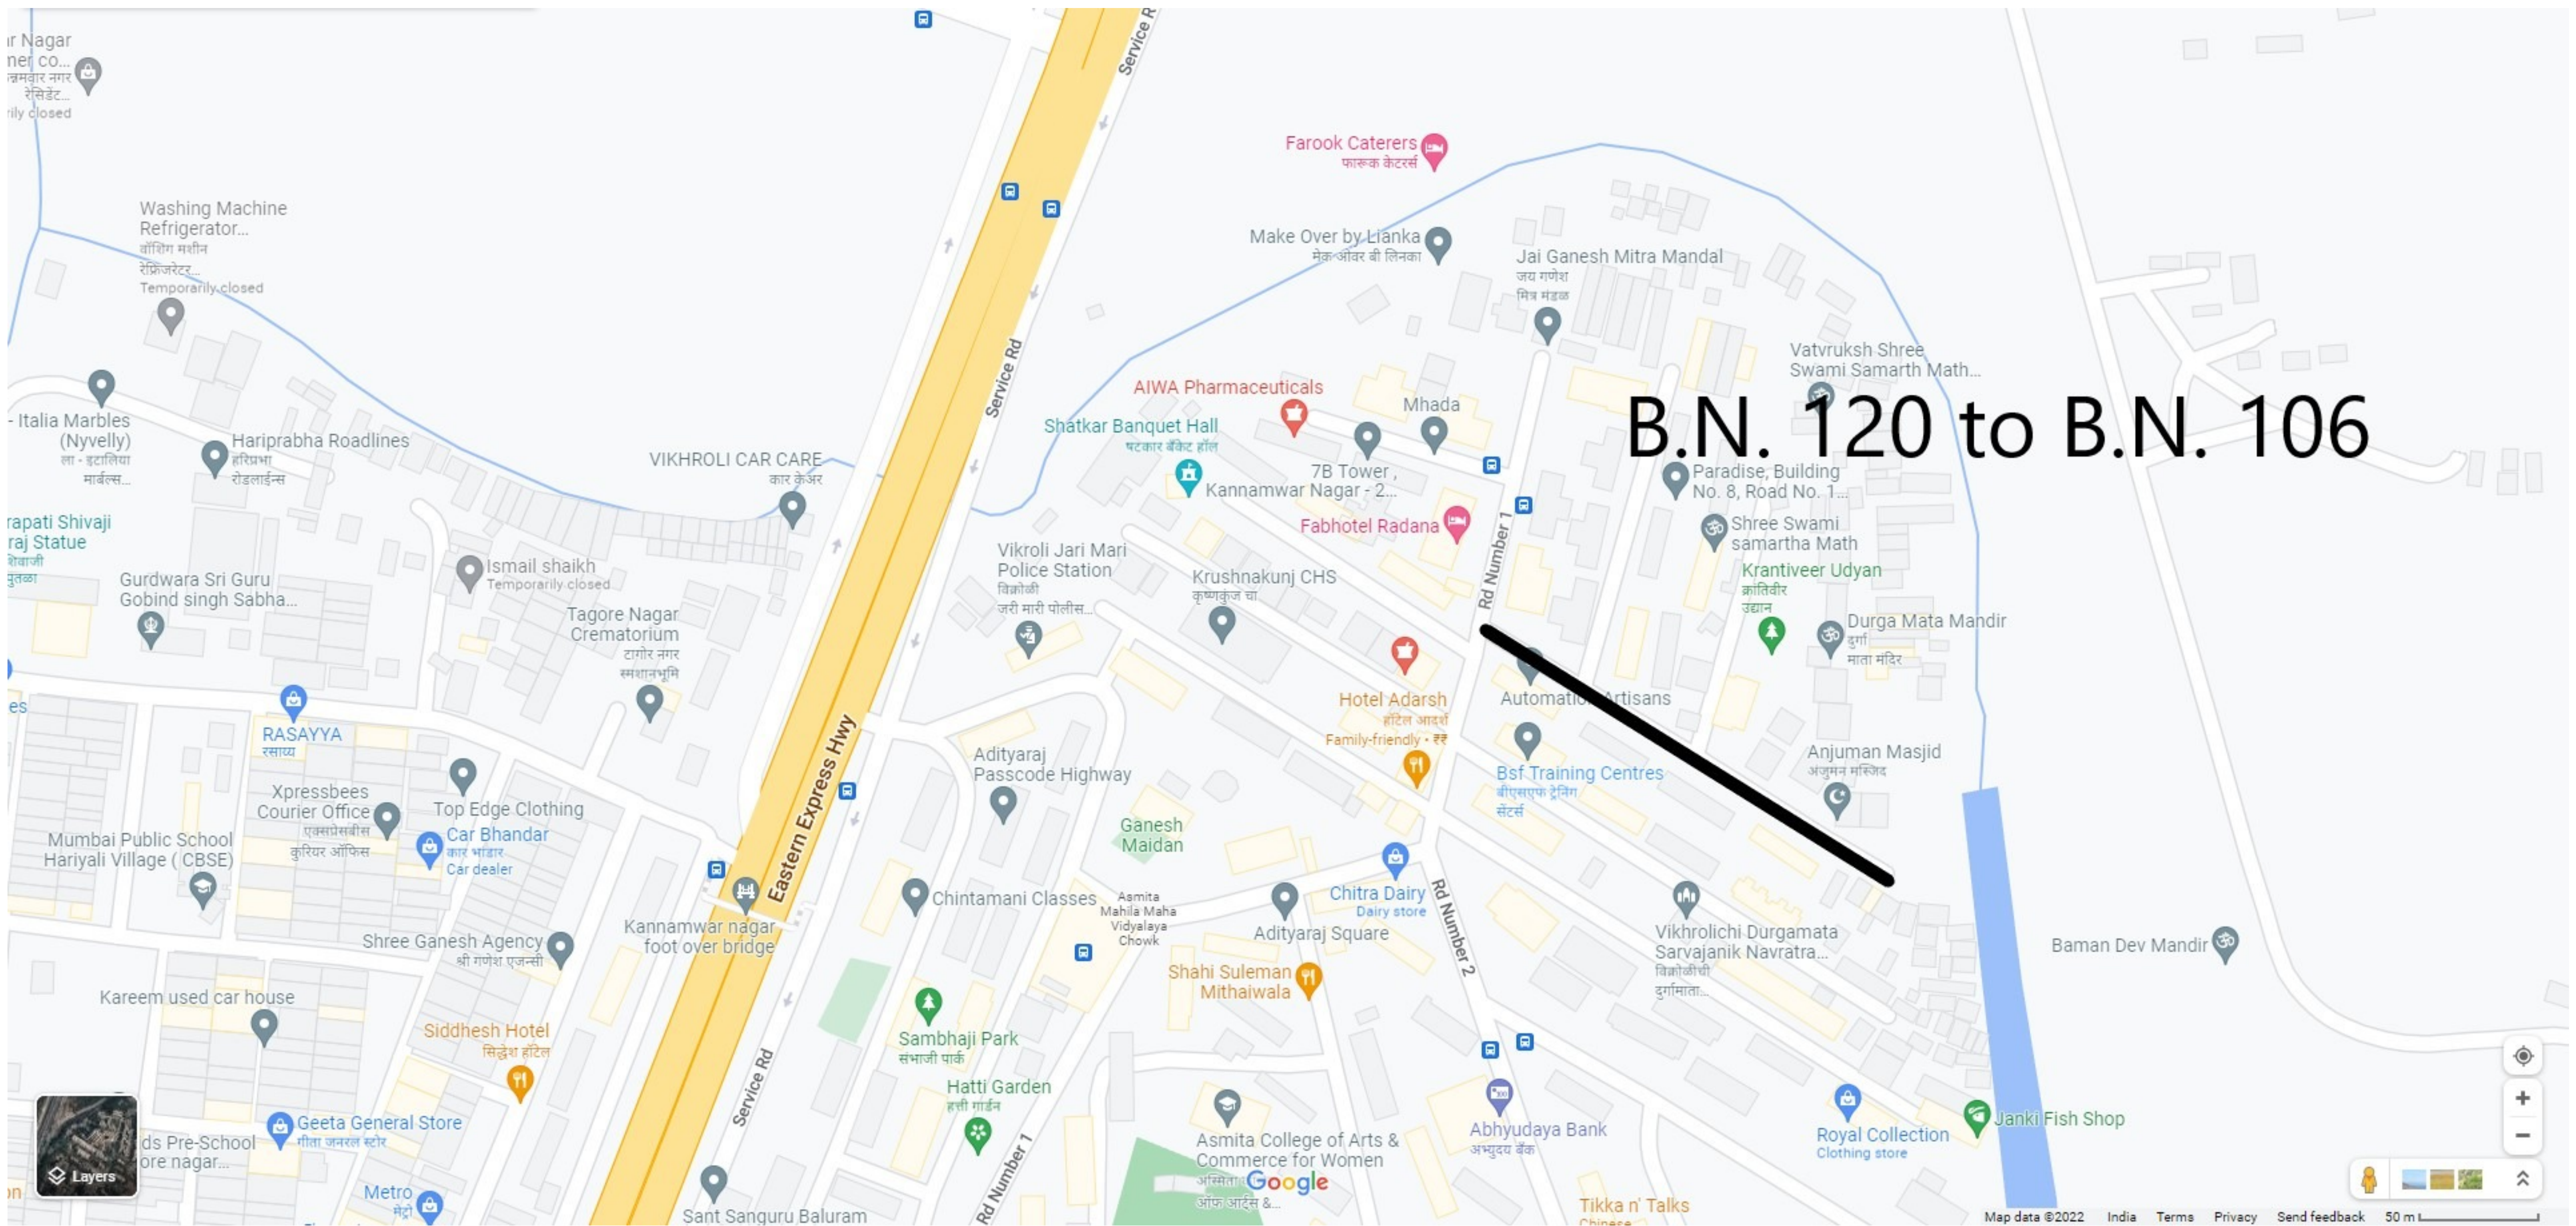

B.N. 120 to B.N. 106