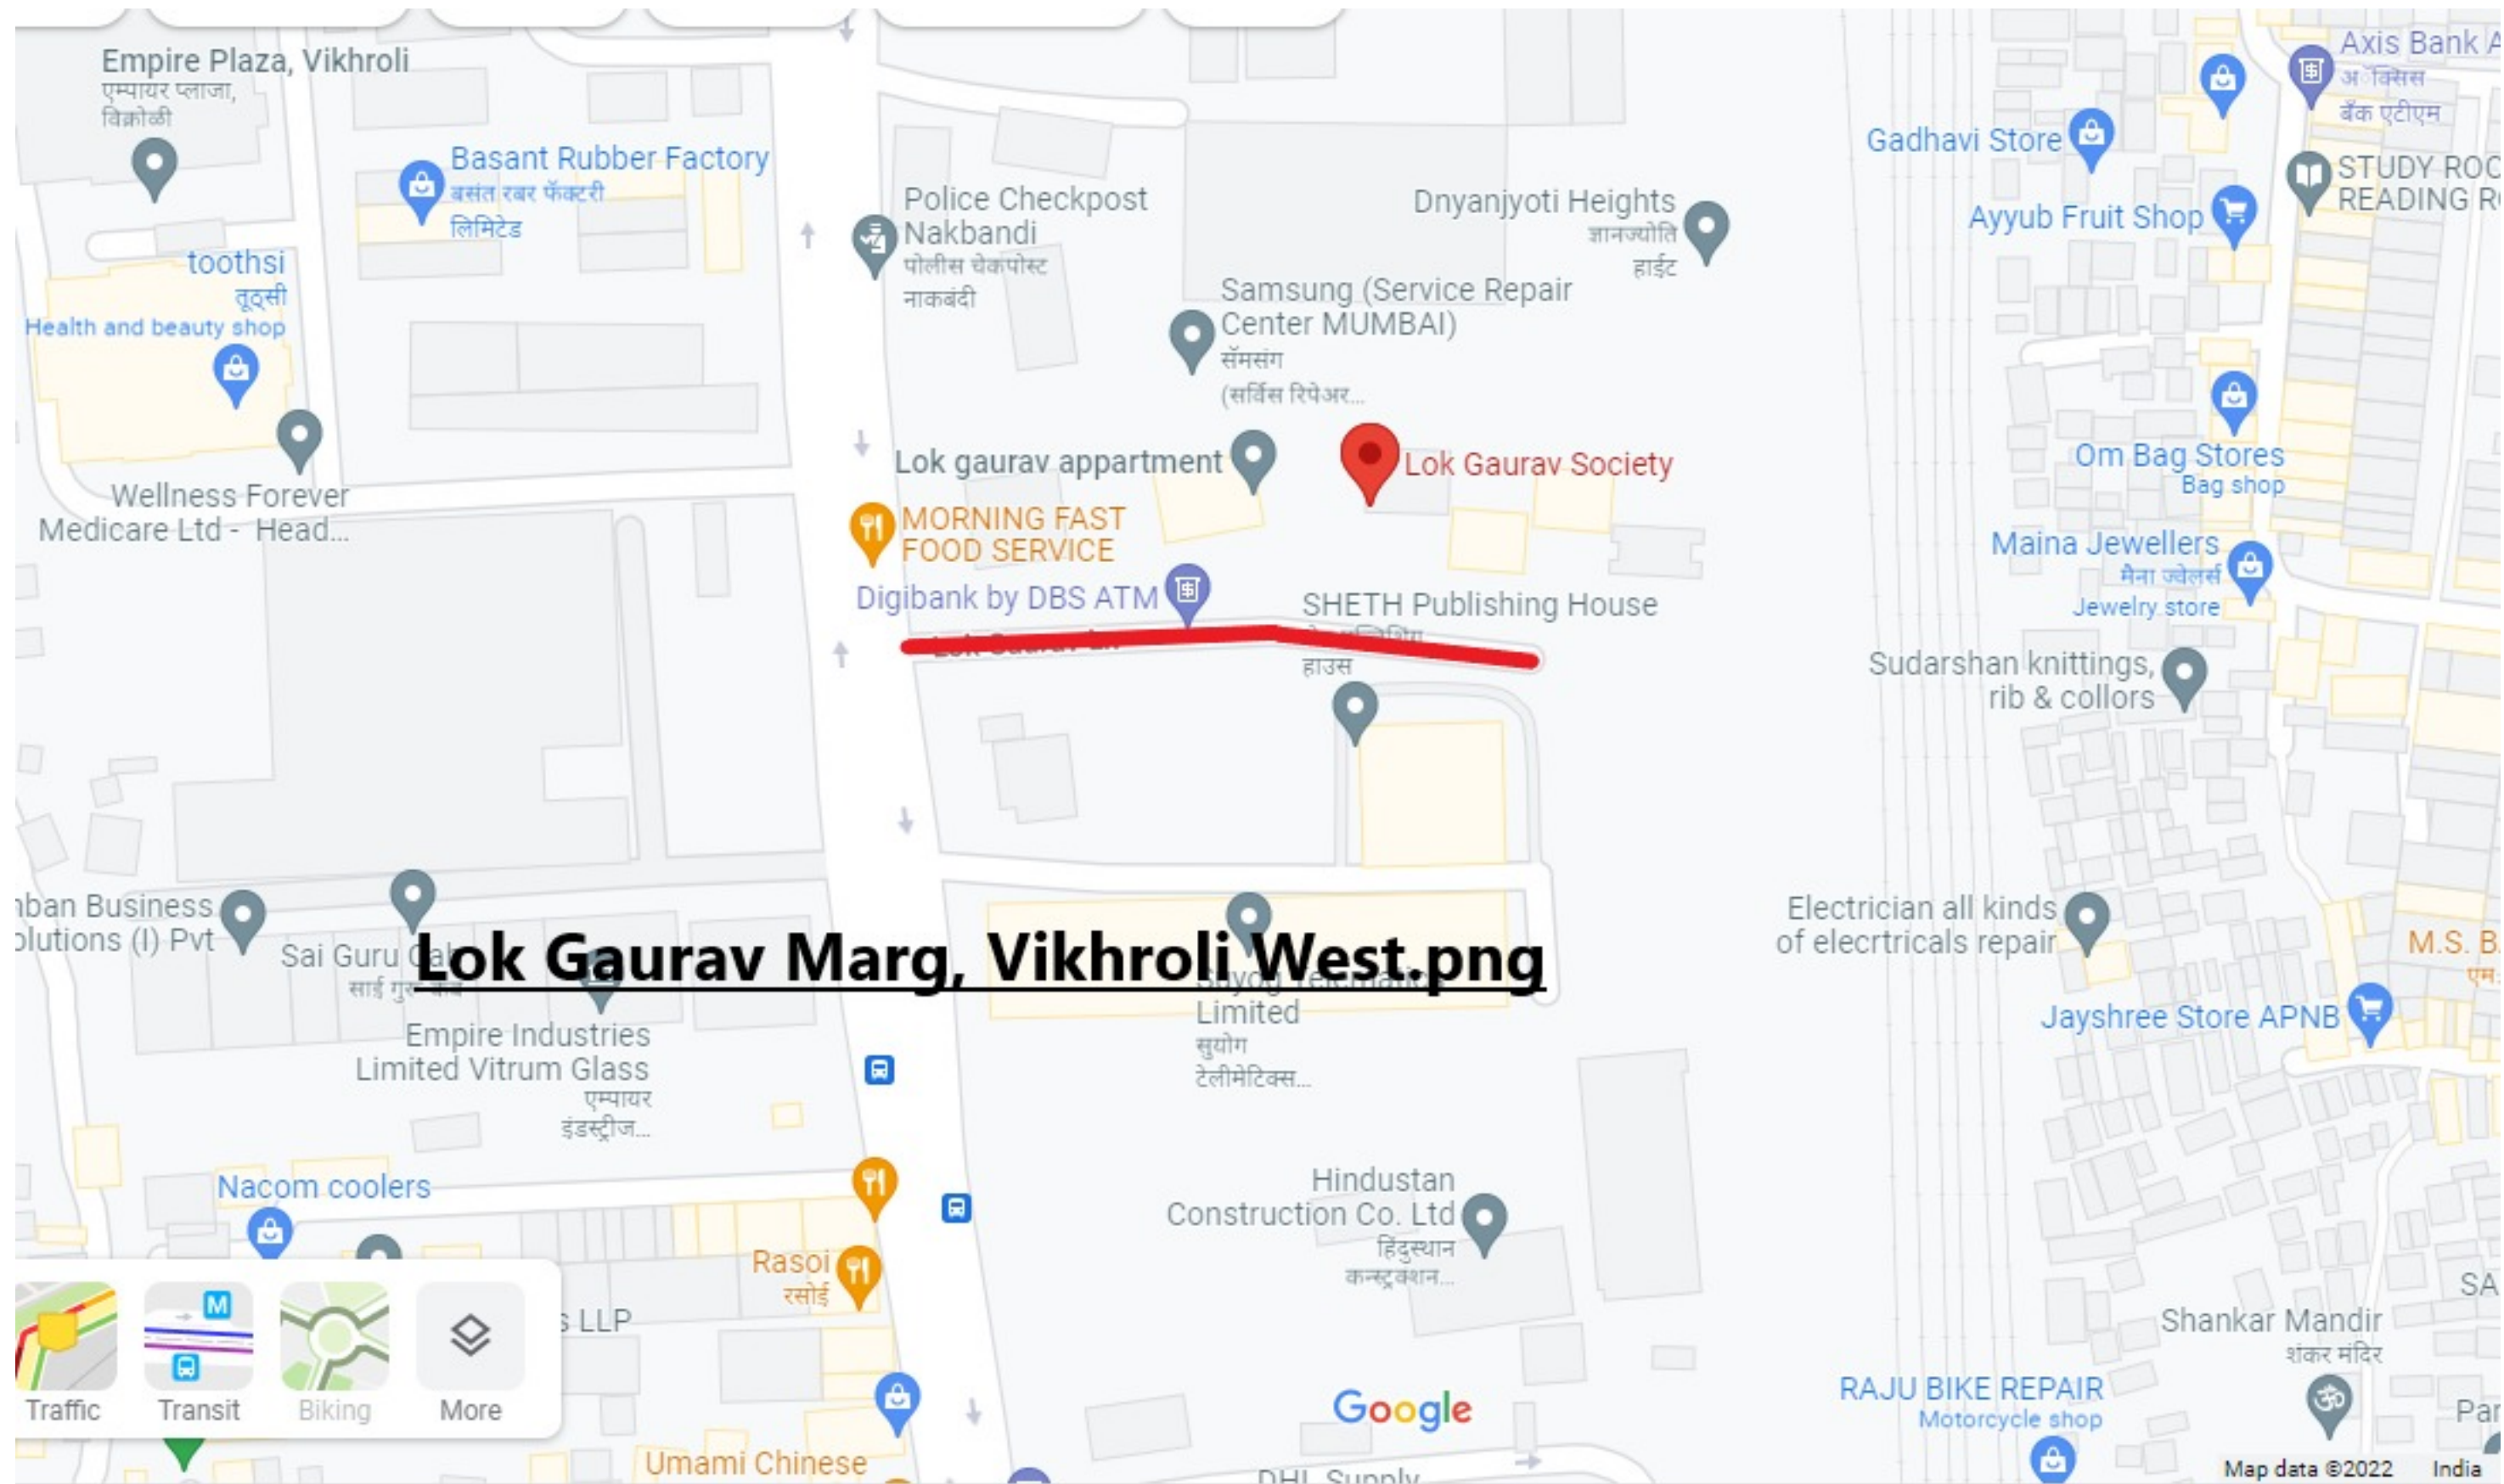

Lok Gaurav Marg, Vikhroli West.png

Traffic Transit Biking More