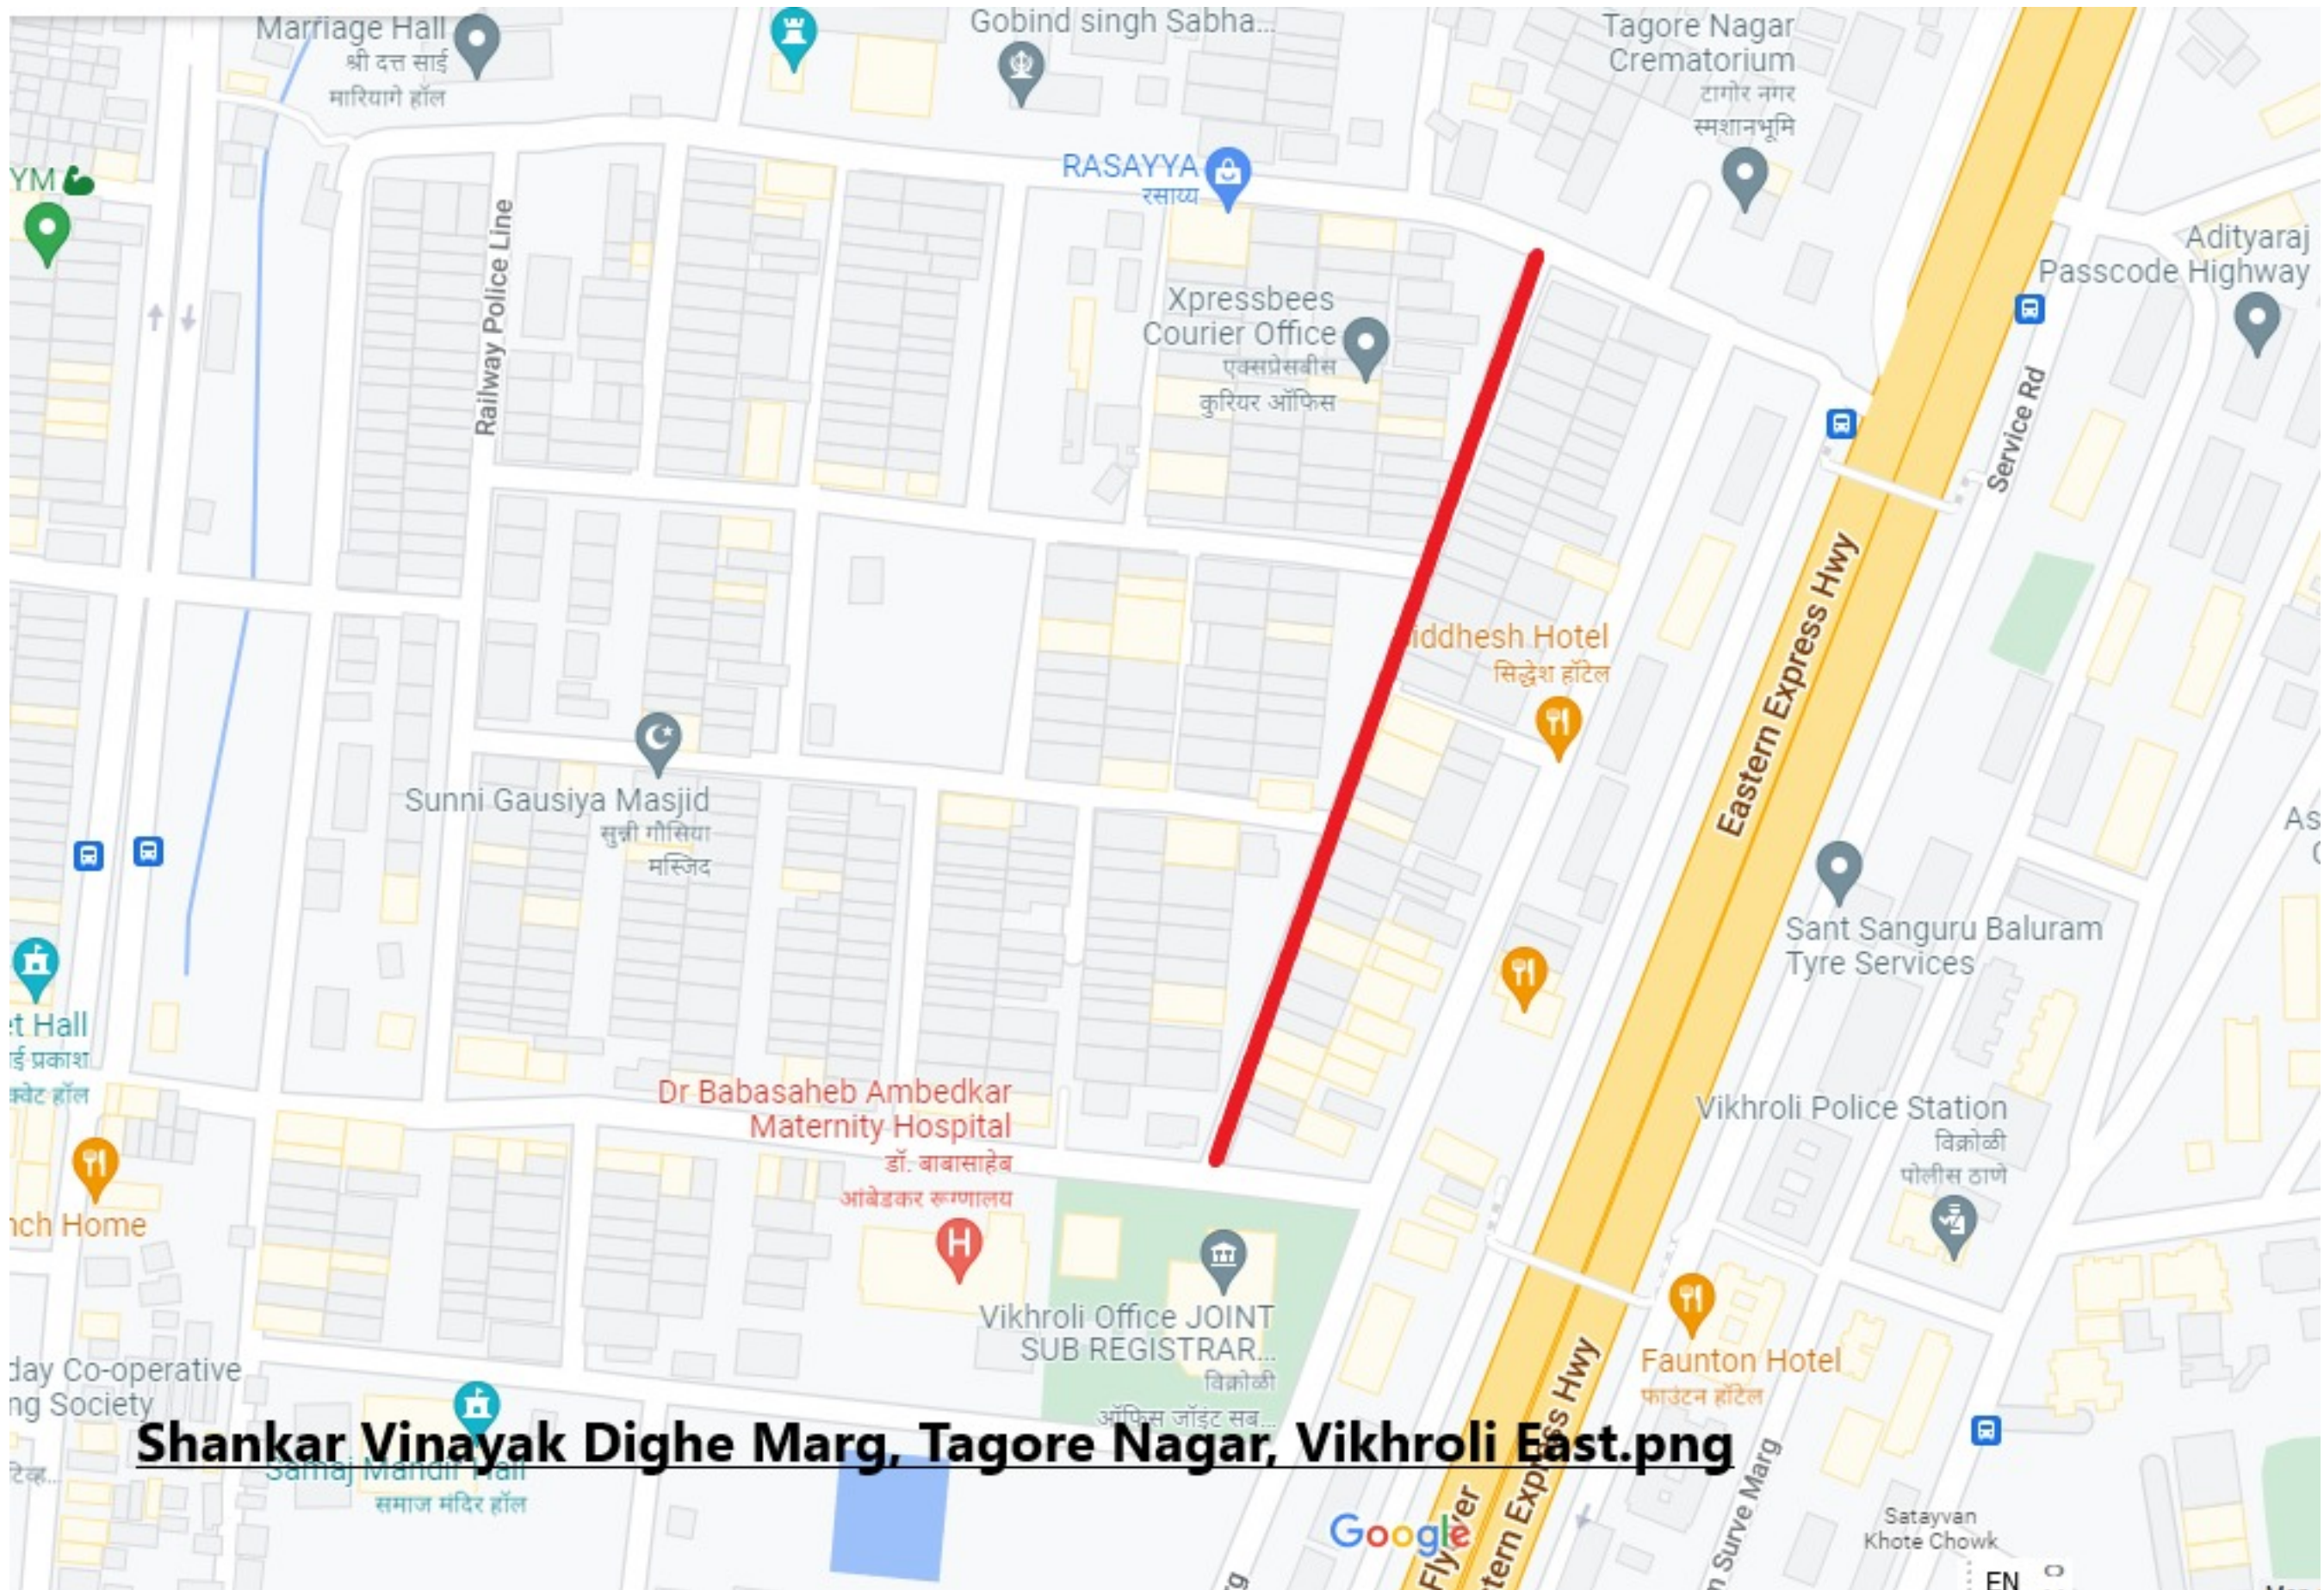

Ruby Medical Centre
रुबी मेडिकल सेंटर

Elite Tours & Travels
एलिट टुरे
& ट्रेवल्स
Temporarily closed

Road from P Godrej MArg Junction to Sai Enclave building, Vikhroli East.

ayers

Ramkrishna Kesahav Mahadik Marg, Tagore Nagar, Vikhroli East.