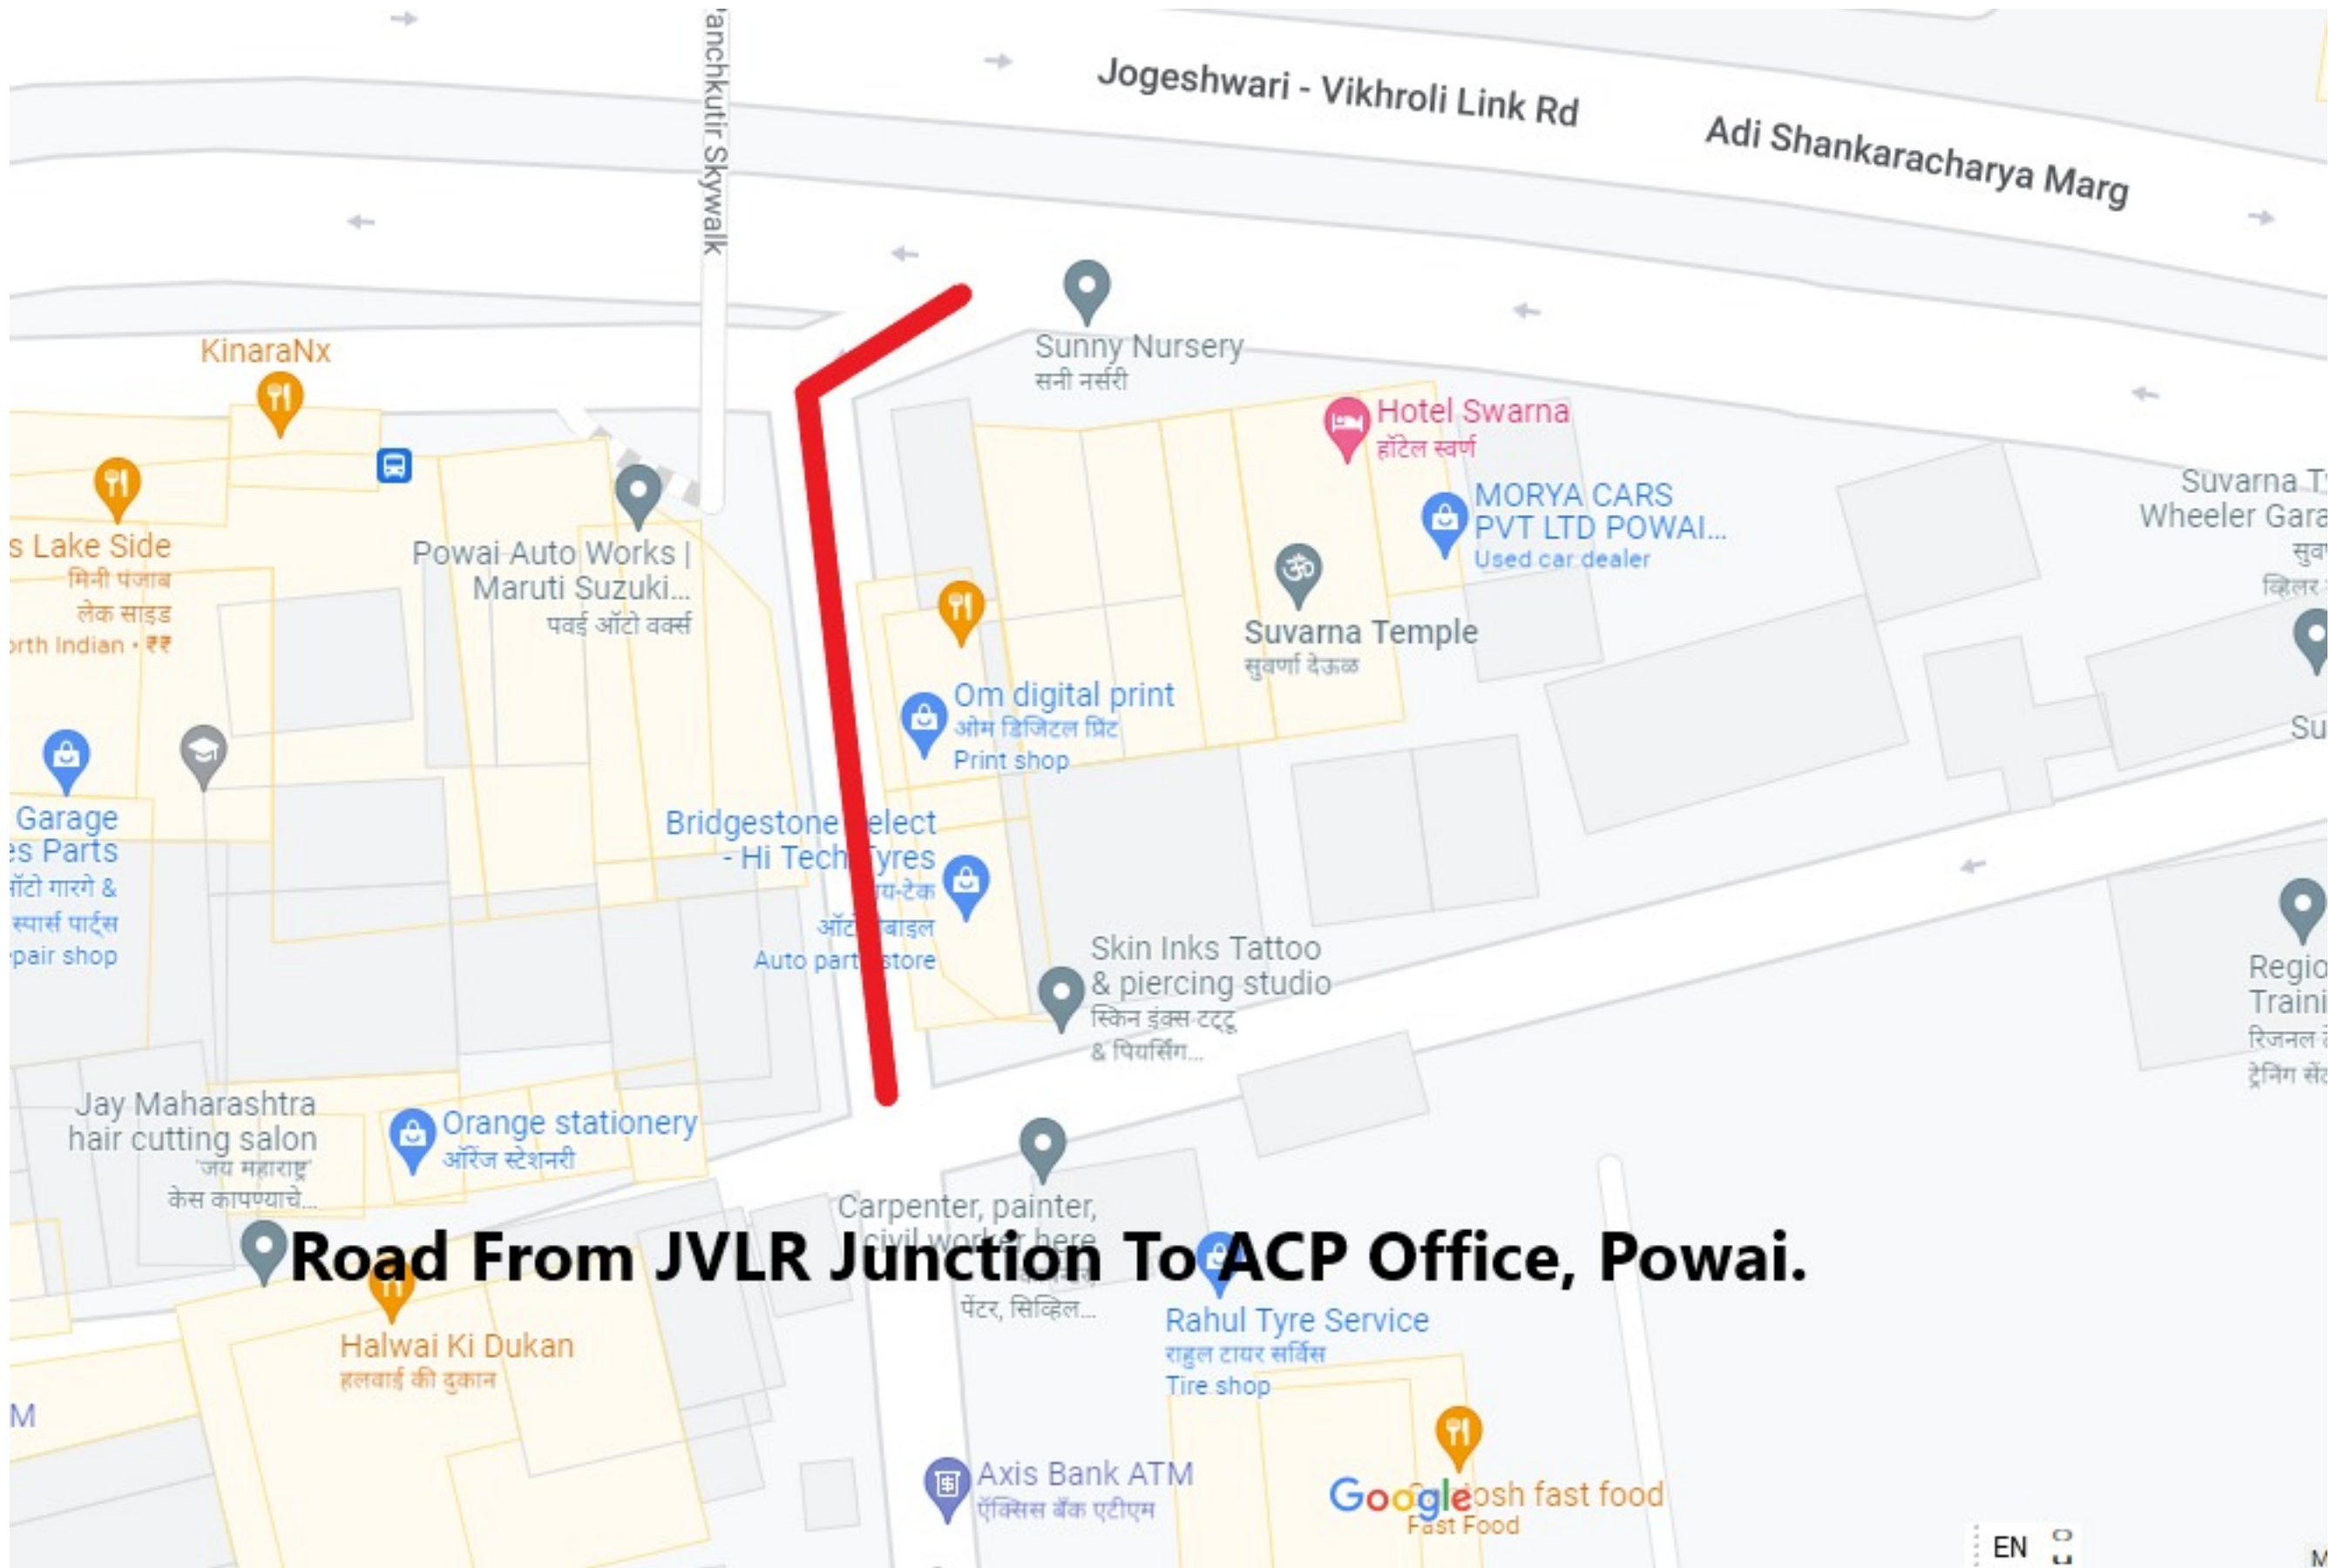

Bahirji Nike Marg, Opp. Bhandup Police Chowky, Bhandup West.

Road from Kaka marble shop to khandekar potato shop, kannamvar nagar II, Vikhroli East.

Vikhroli Station Road From Baba Video Parlour to Mumbai Tea house, Vikhroli West.