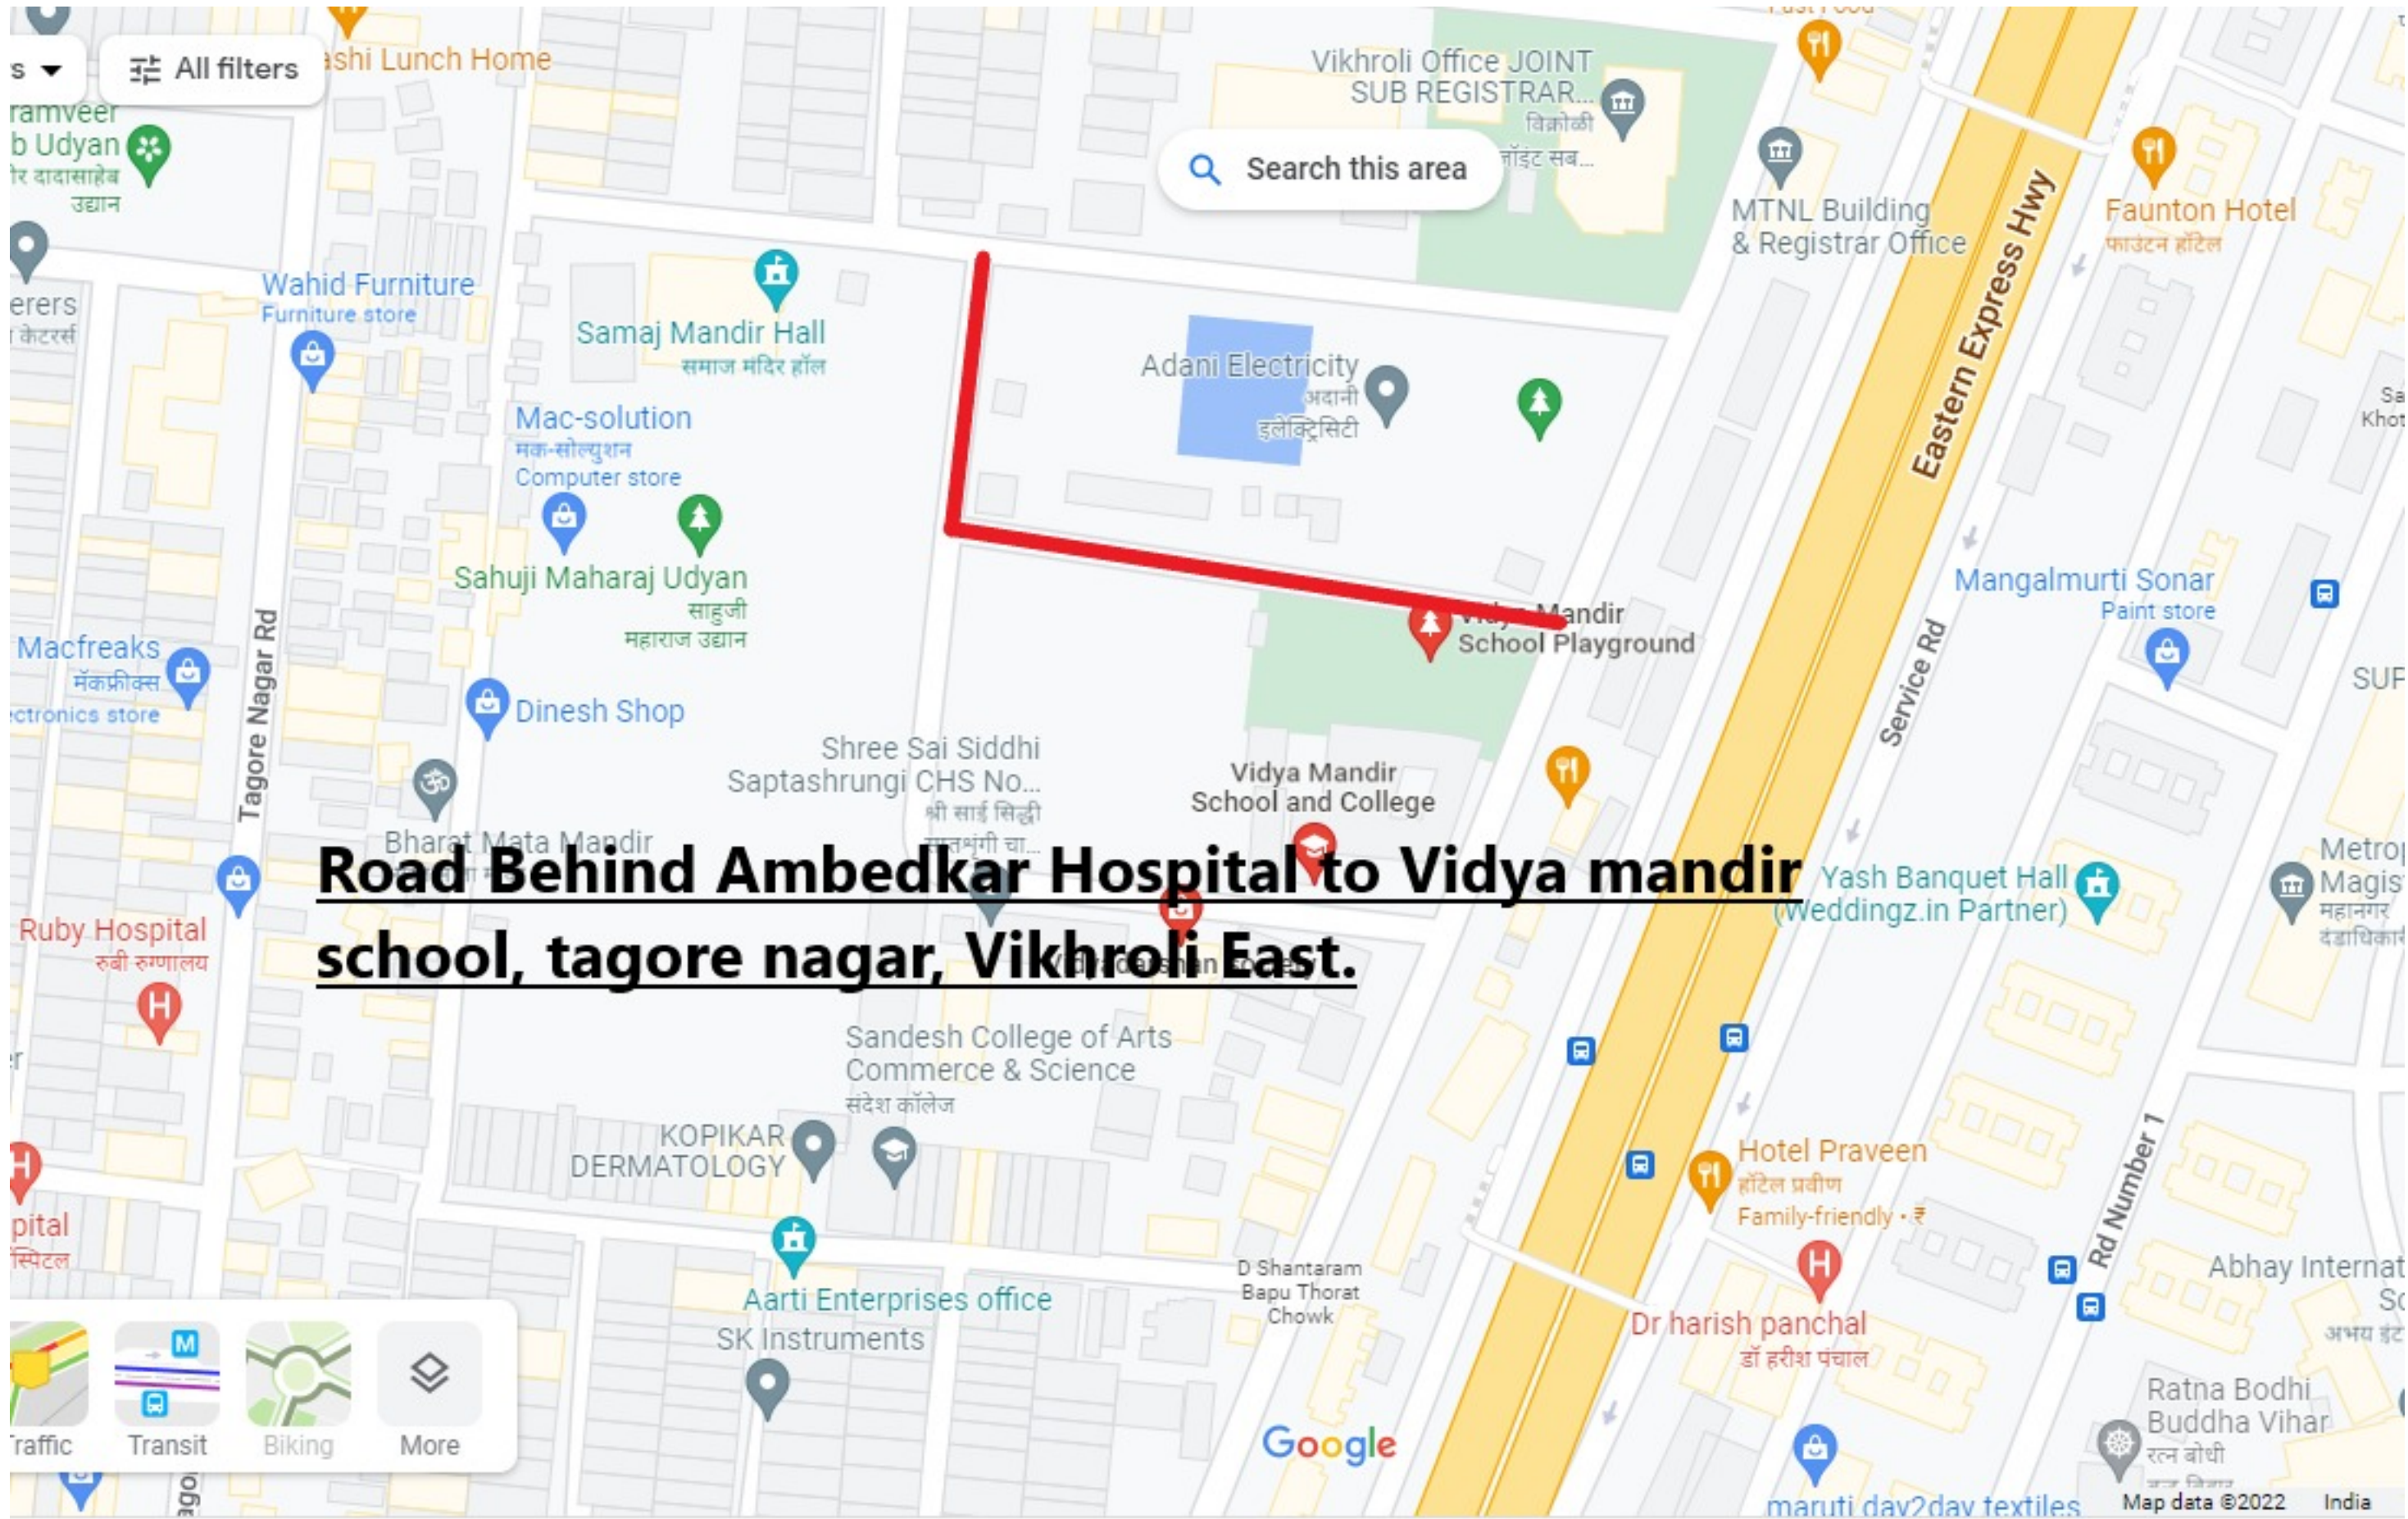

Road Behind Ambedkar Hospital to Vidya mandir school, tagore nagar, Vikhroli East.