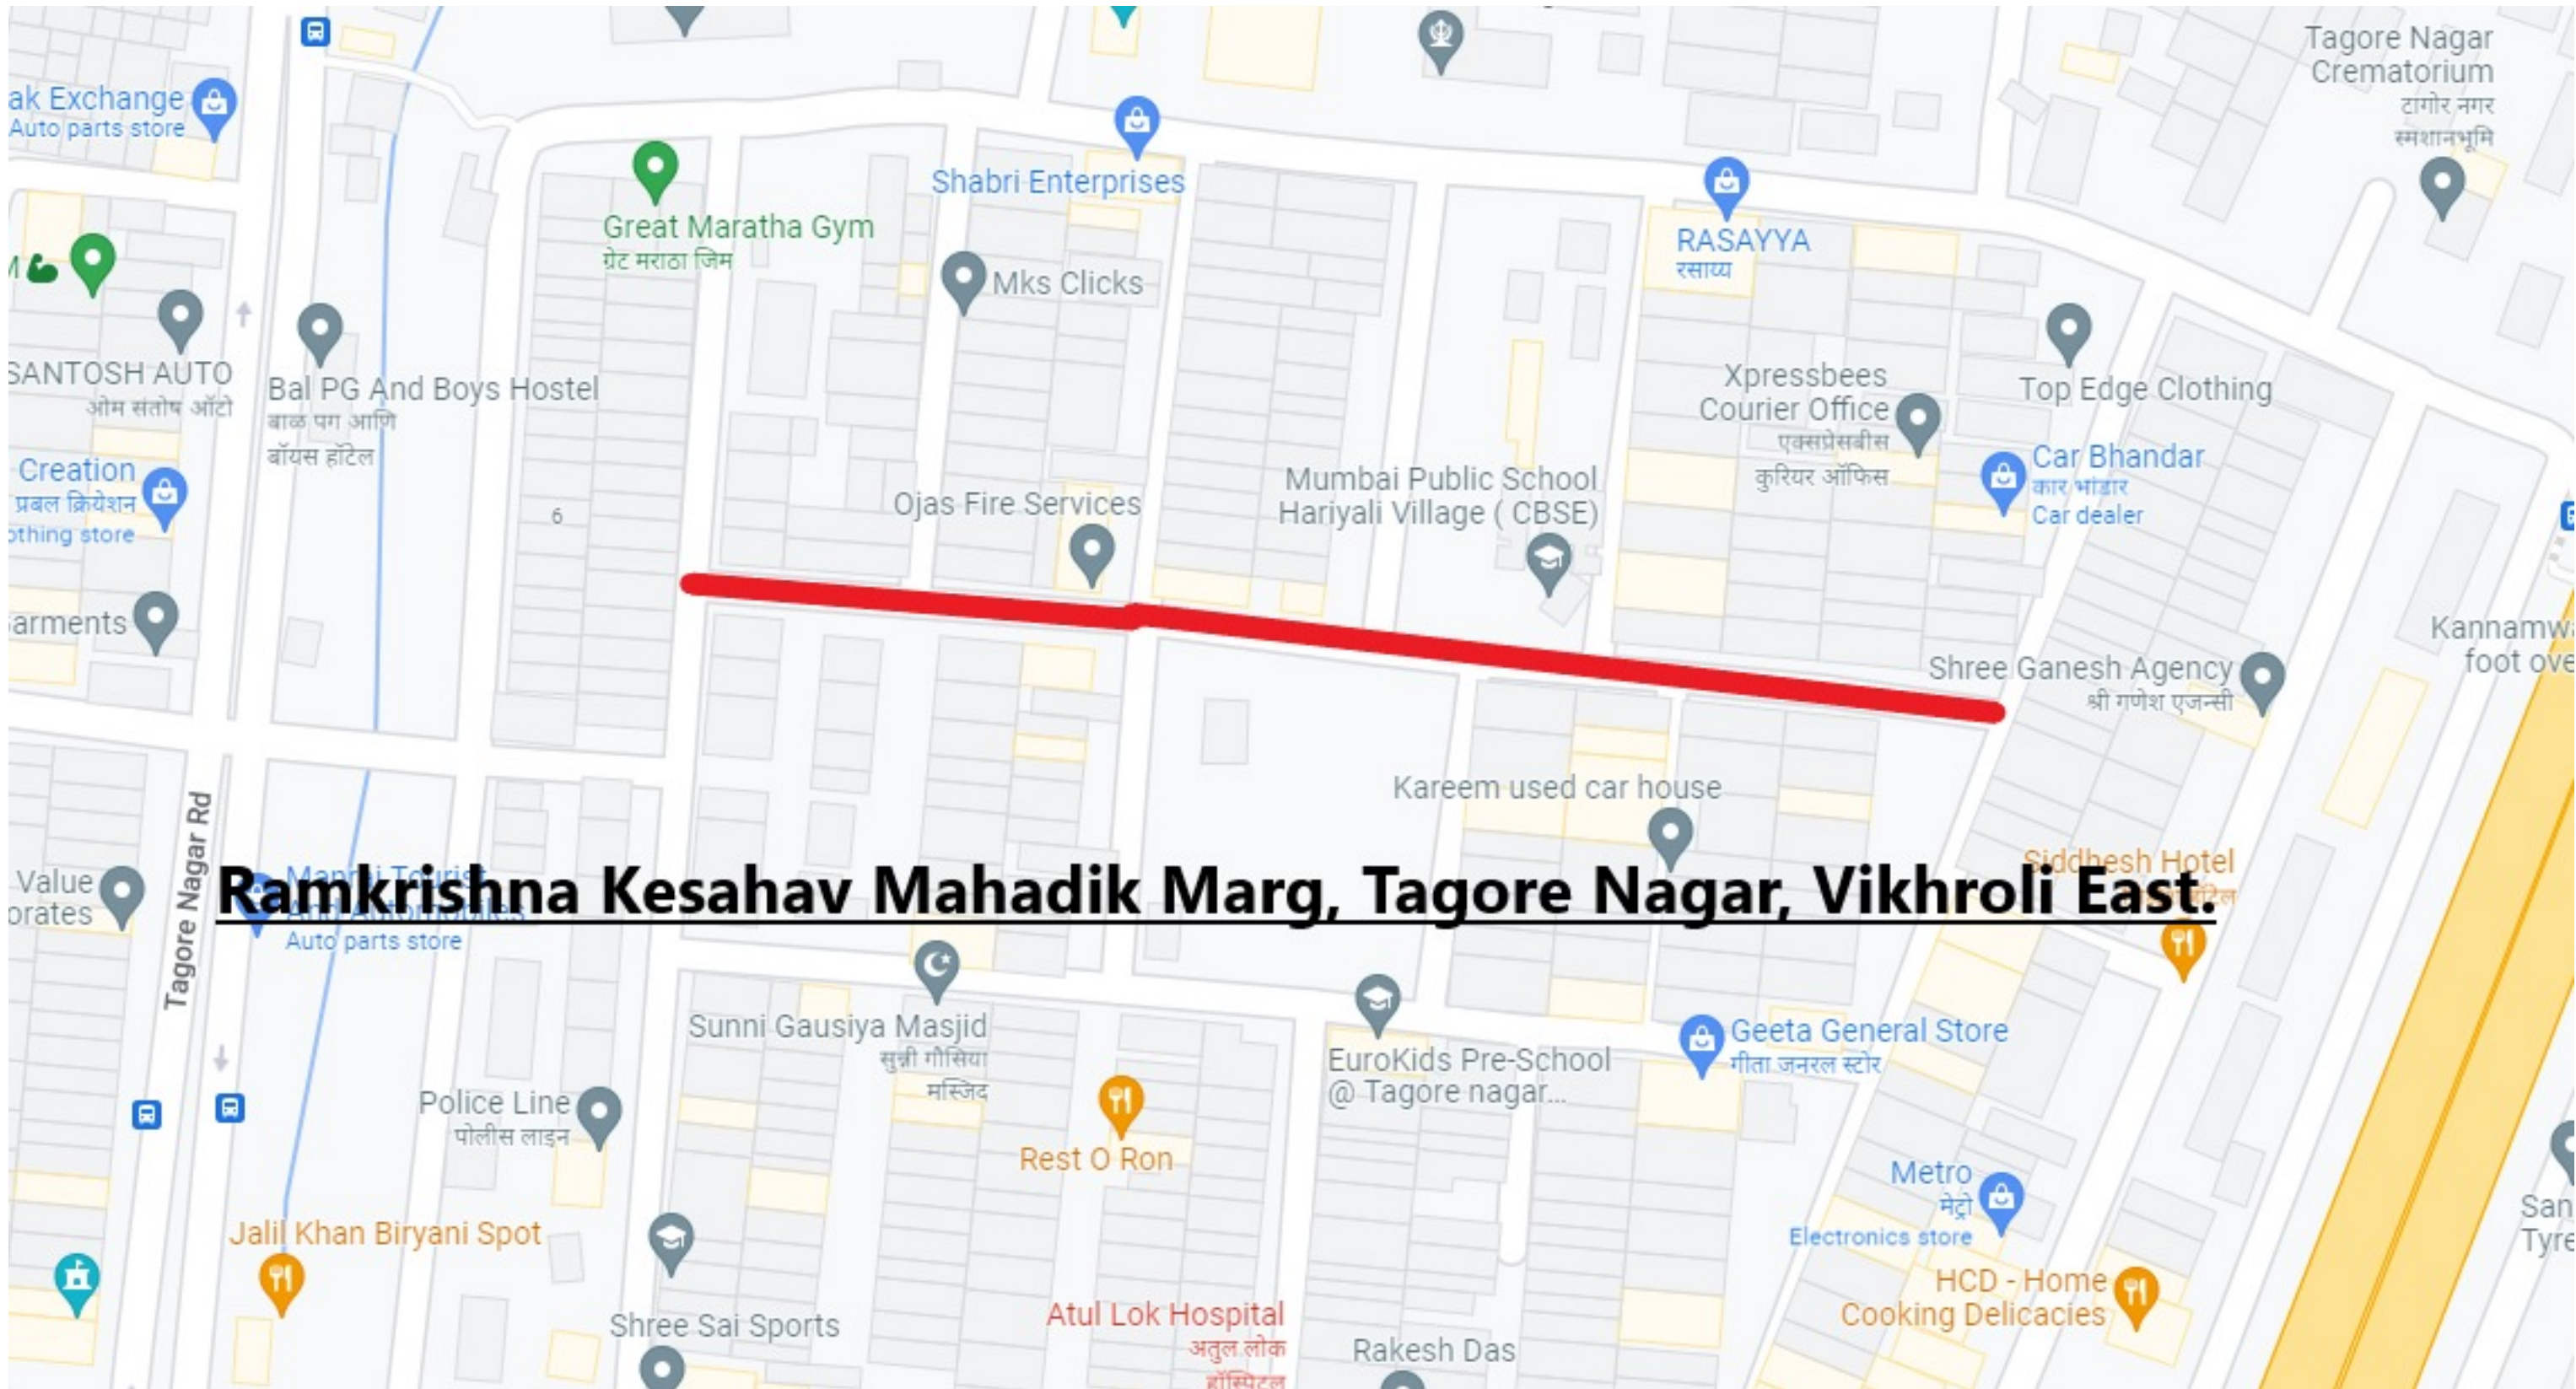

Ruby Medical Centre
रुबी मेडिकल सेंटर

Elite Tours & Travels
एलिट टुरे
& ट्रेवल्स
Temporarily closed

Road from P Godrej MArg Junction to Sai Enclave building, Vikhroli East.

ayers

Ramkrishna Kesahav Mahadik Marg, Tagore Nagar, Vikhroli East.