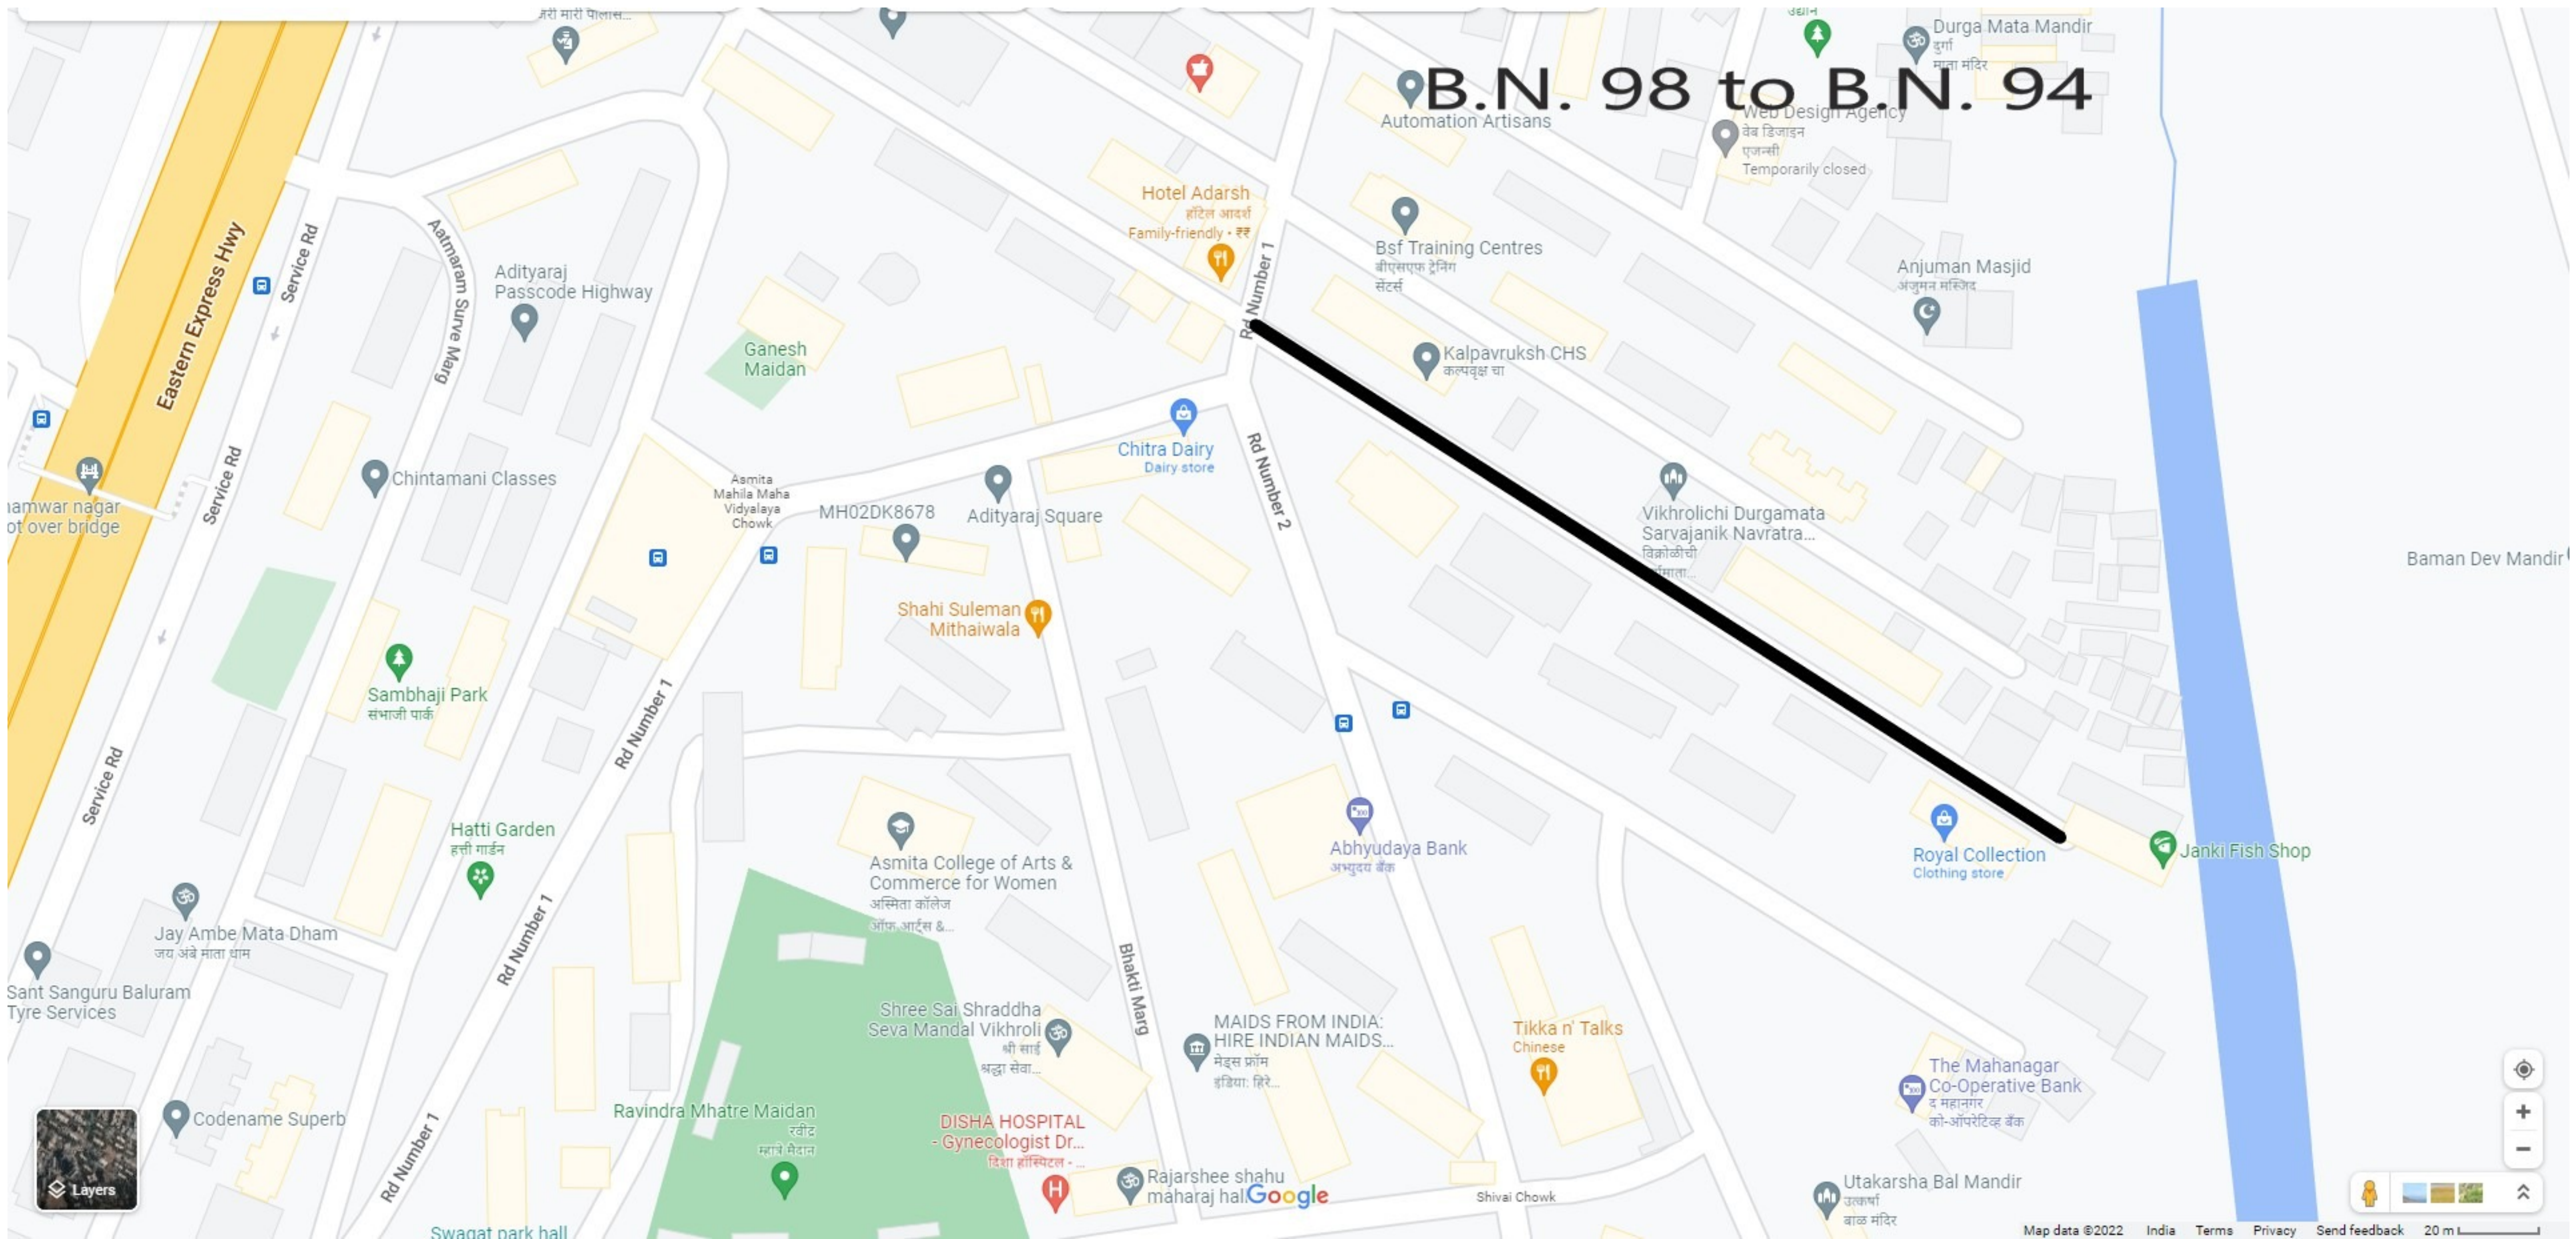

B.N. 98 to B.N. 94