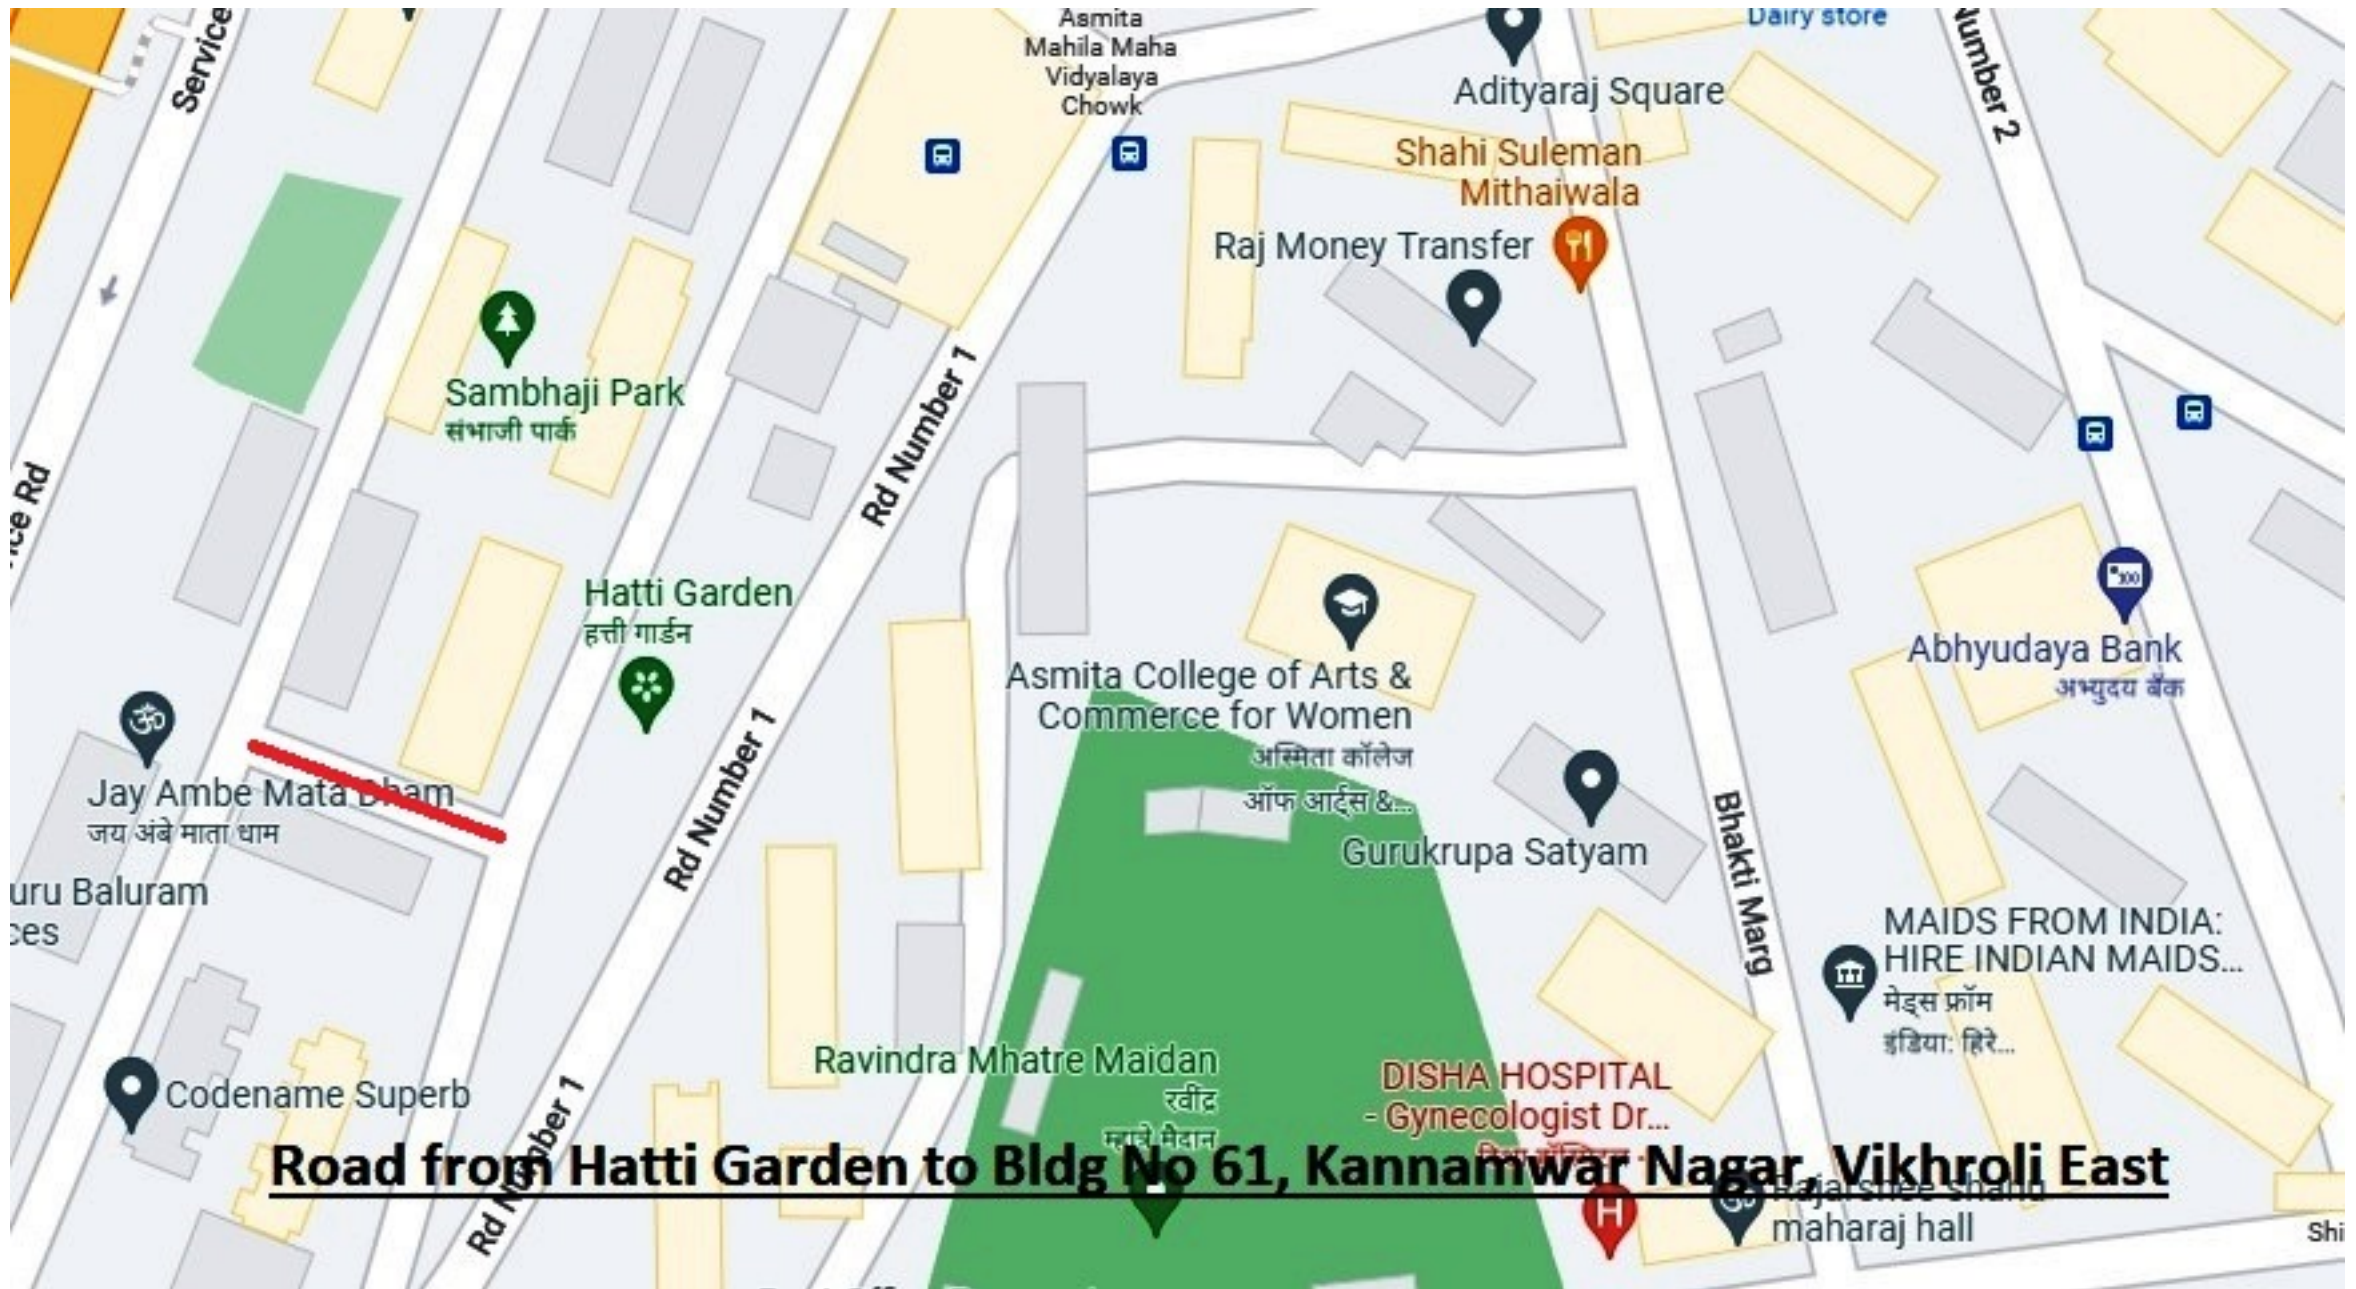

Road from Hatti Garden to Bldg No 61, Kannamwar Nagar, Vikhroli East