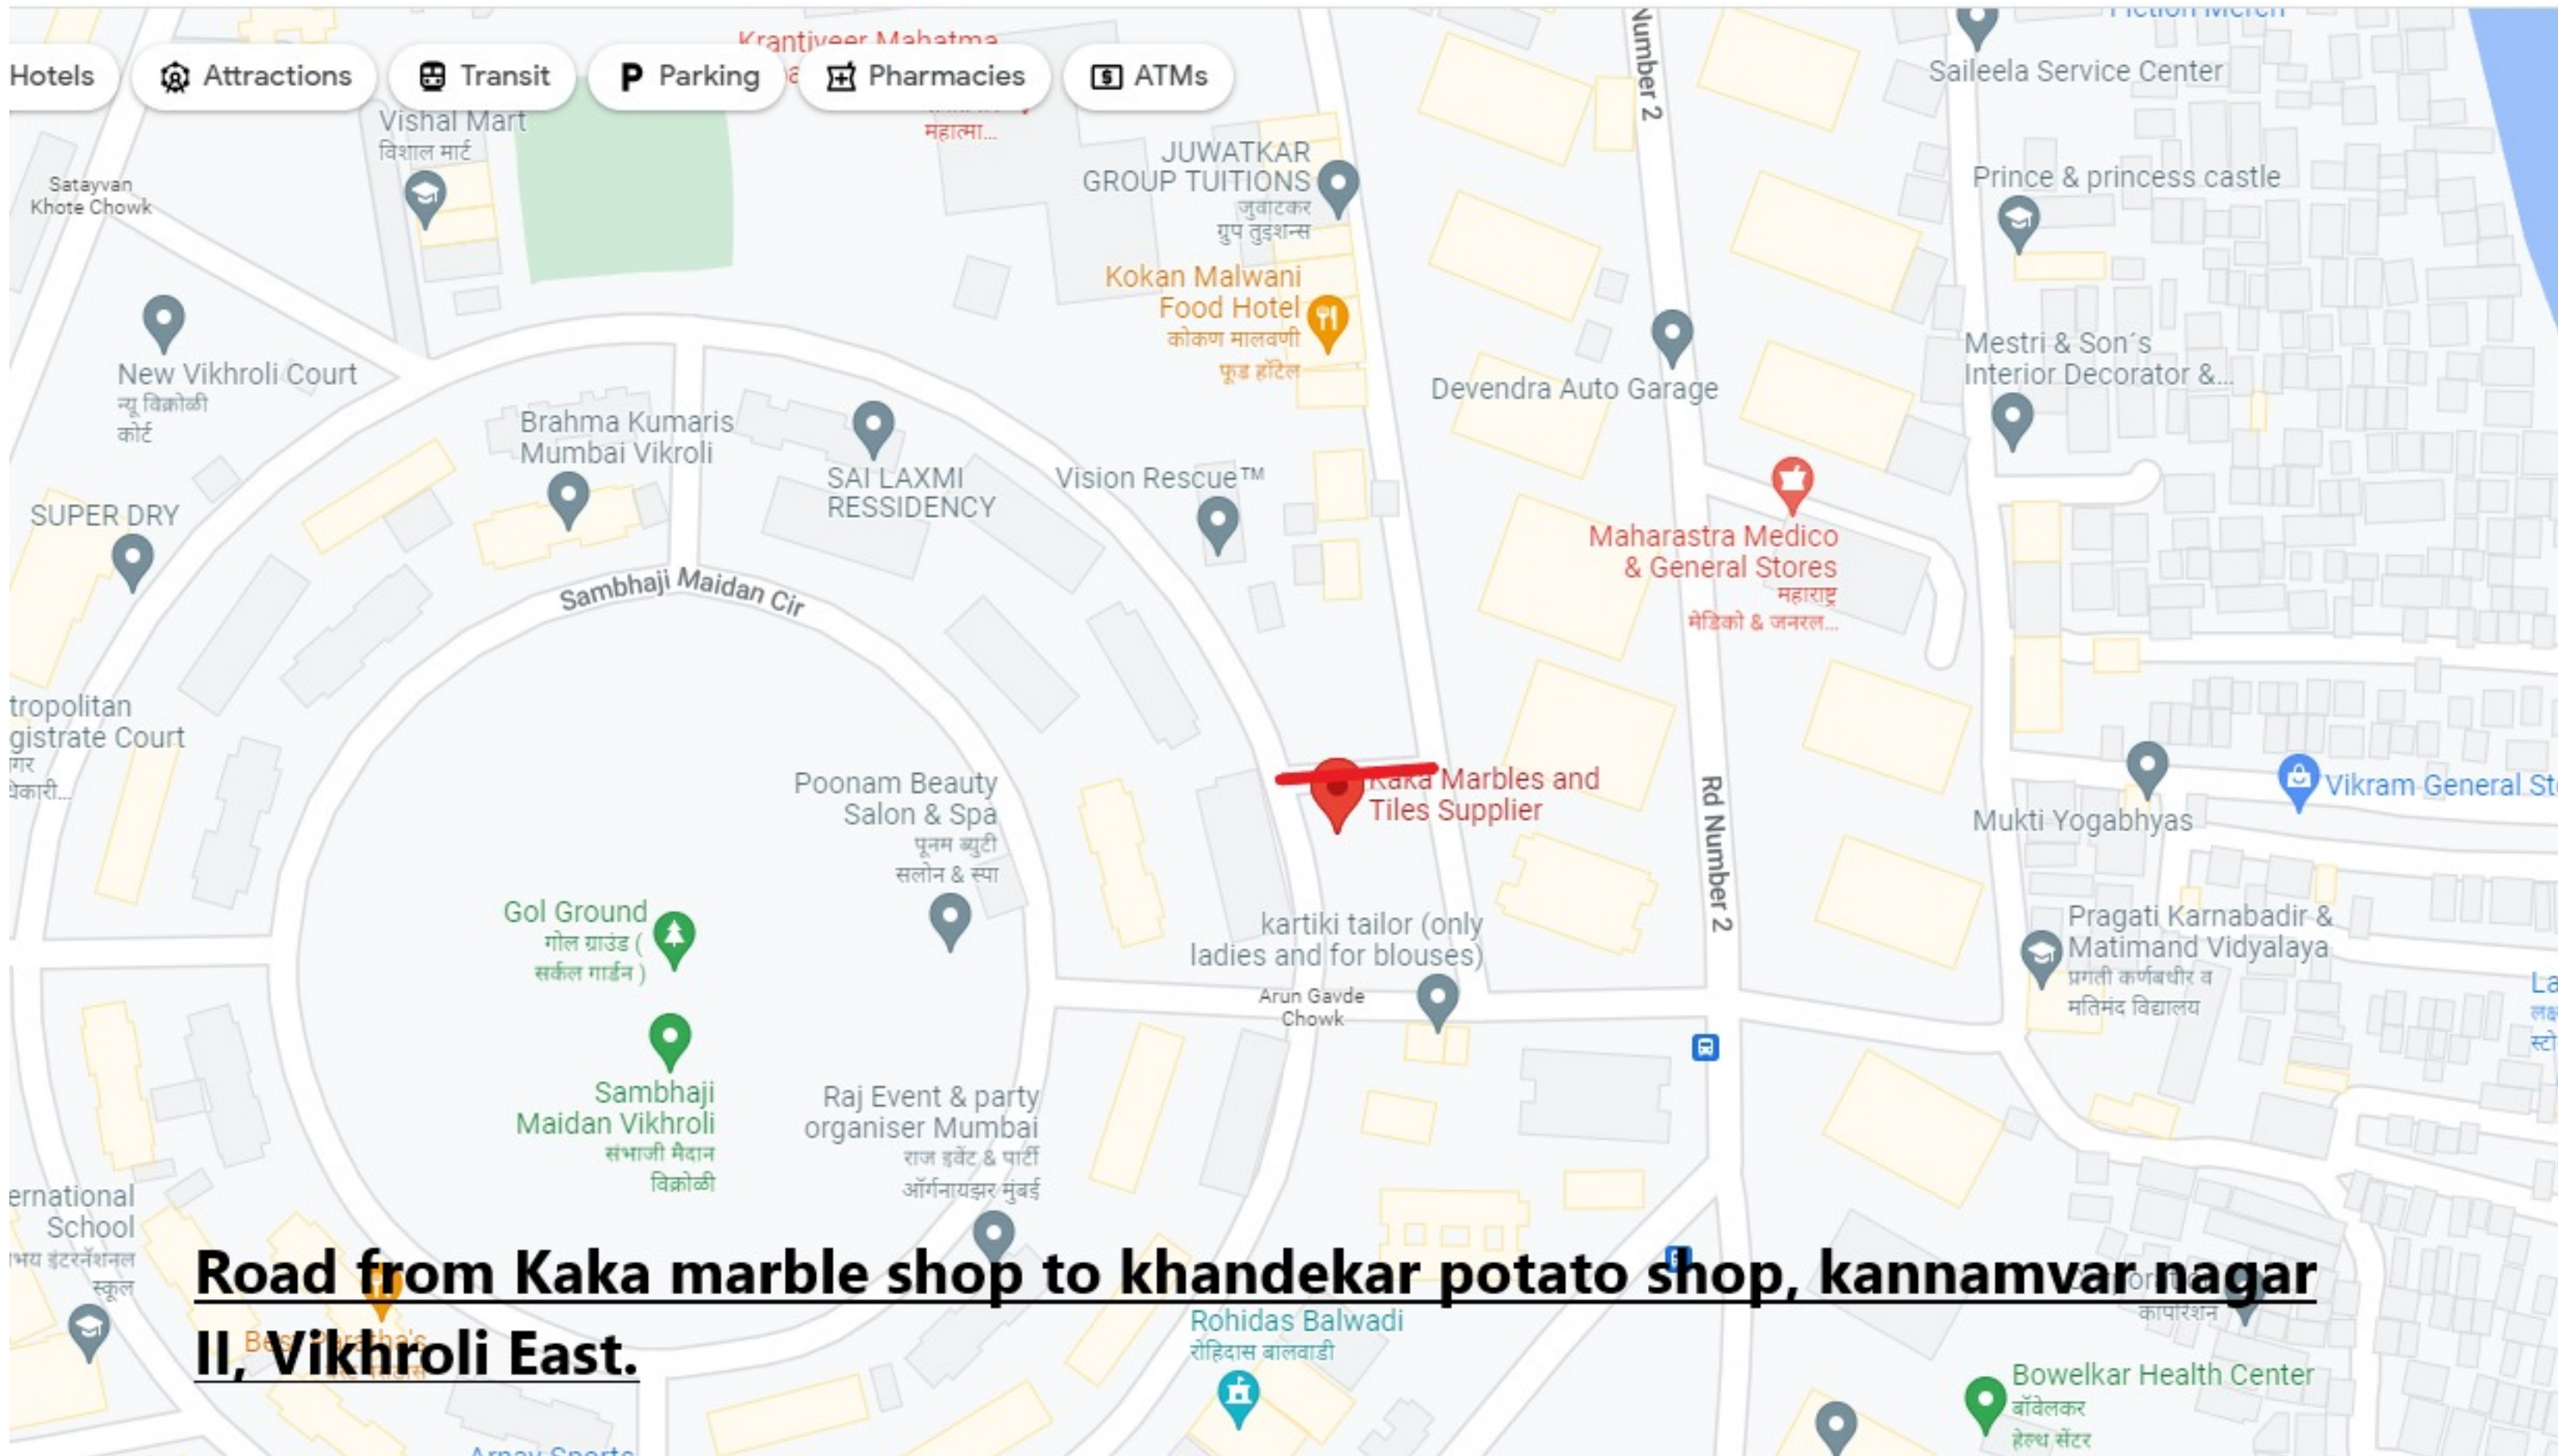

Bahirji Nike Marg, Opp. Bhandup Police Chowky, Bhandup West.

Road from Kaka marble shop to khandekar potato shop, kannamvar nagar II, Vikhroli East.

Vikhroli Station Road From Baba Video Parlour to Mumbai Tea house, Vikhroli West.