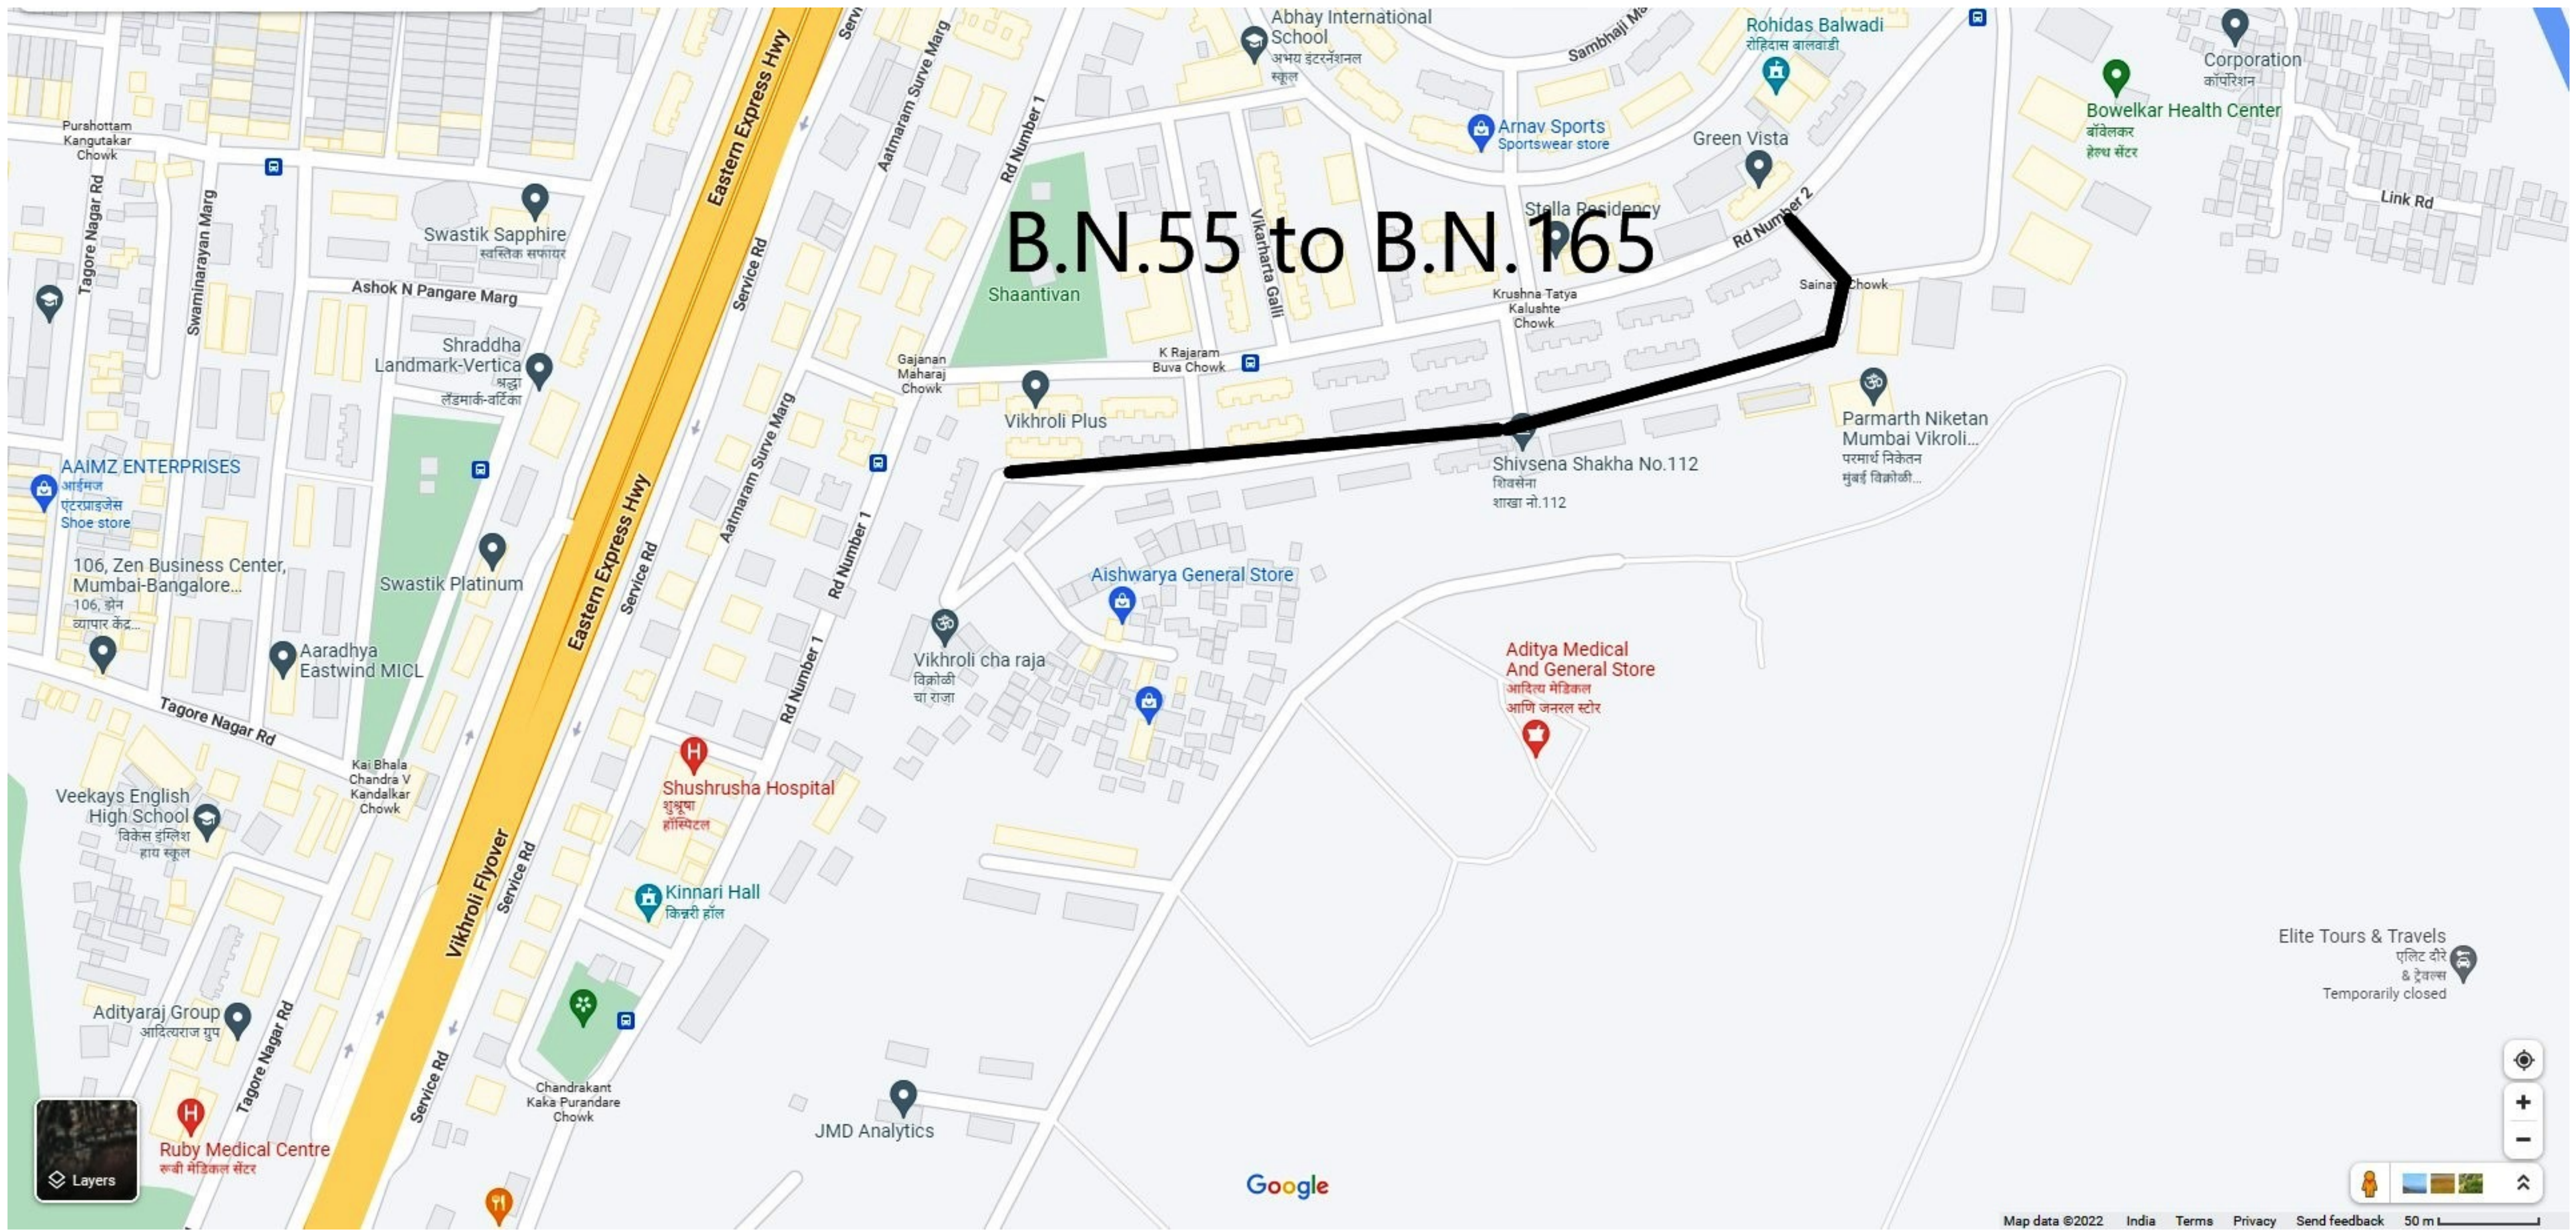

Ruby Medical Centre
रुबी मेडिकल सेंटर

Elite Tours & Travels
एलिट टुरे
& ट्रेवल्स
Temporarily closed

Road from P Godrej MArg Junction to Sai Enclave building, Vikhroli East.

ayers

Ramkrishna Kesahav Mahadik Marg, Tagore Nagar, Vikhroli East.