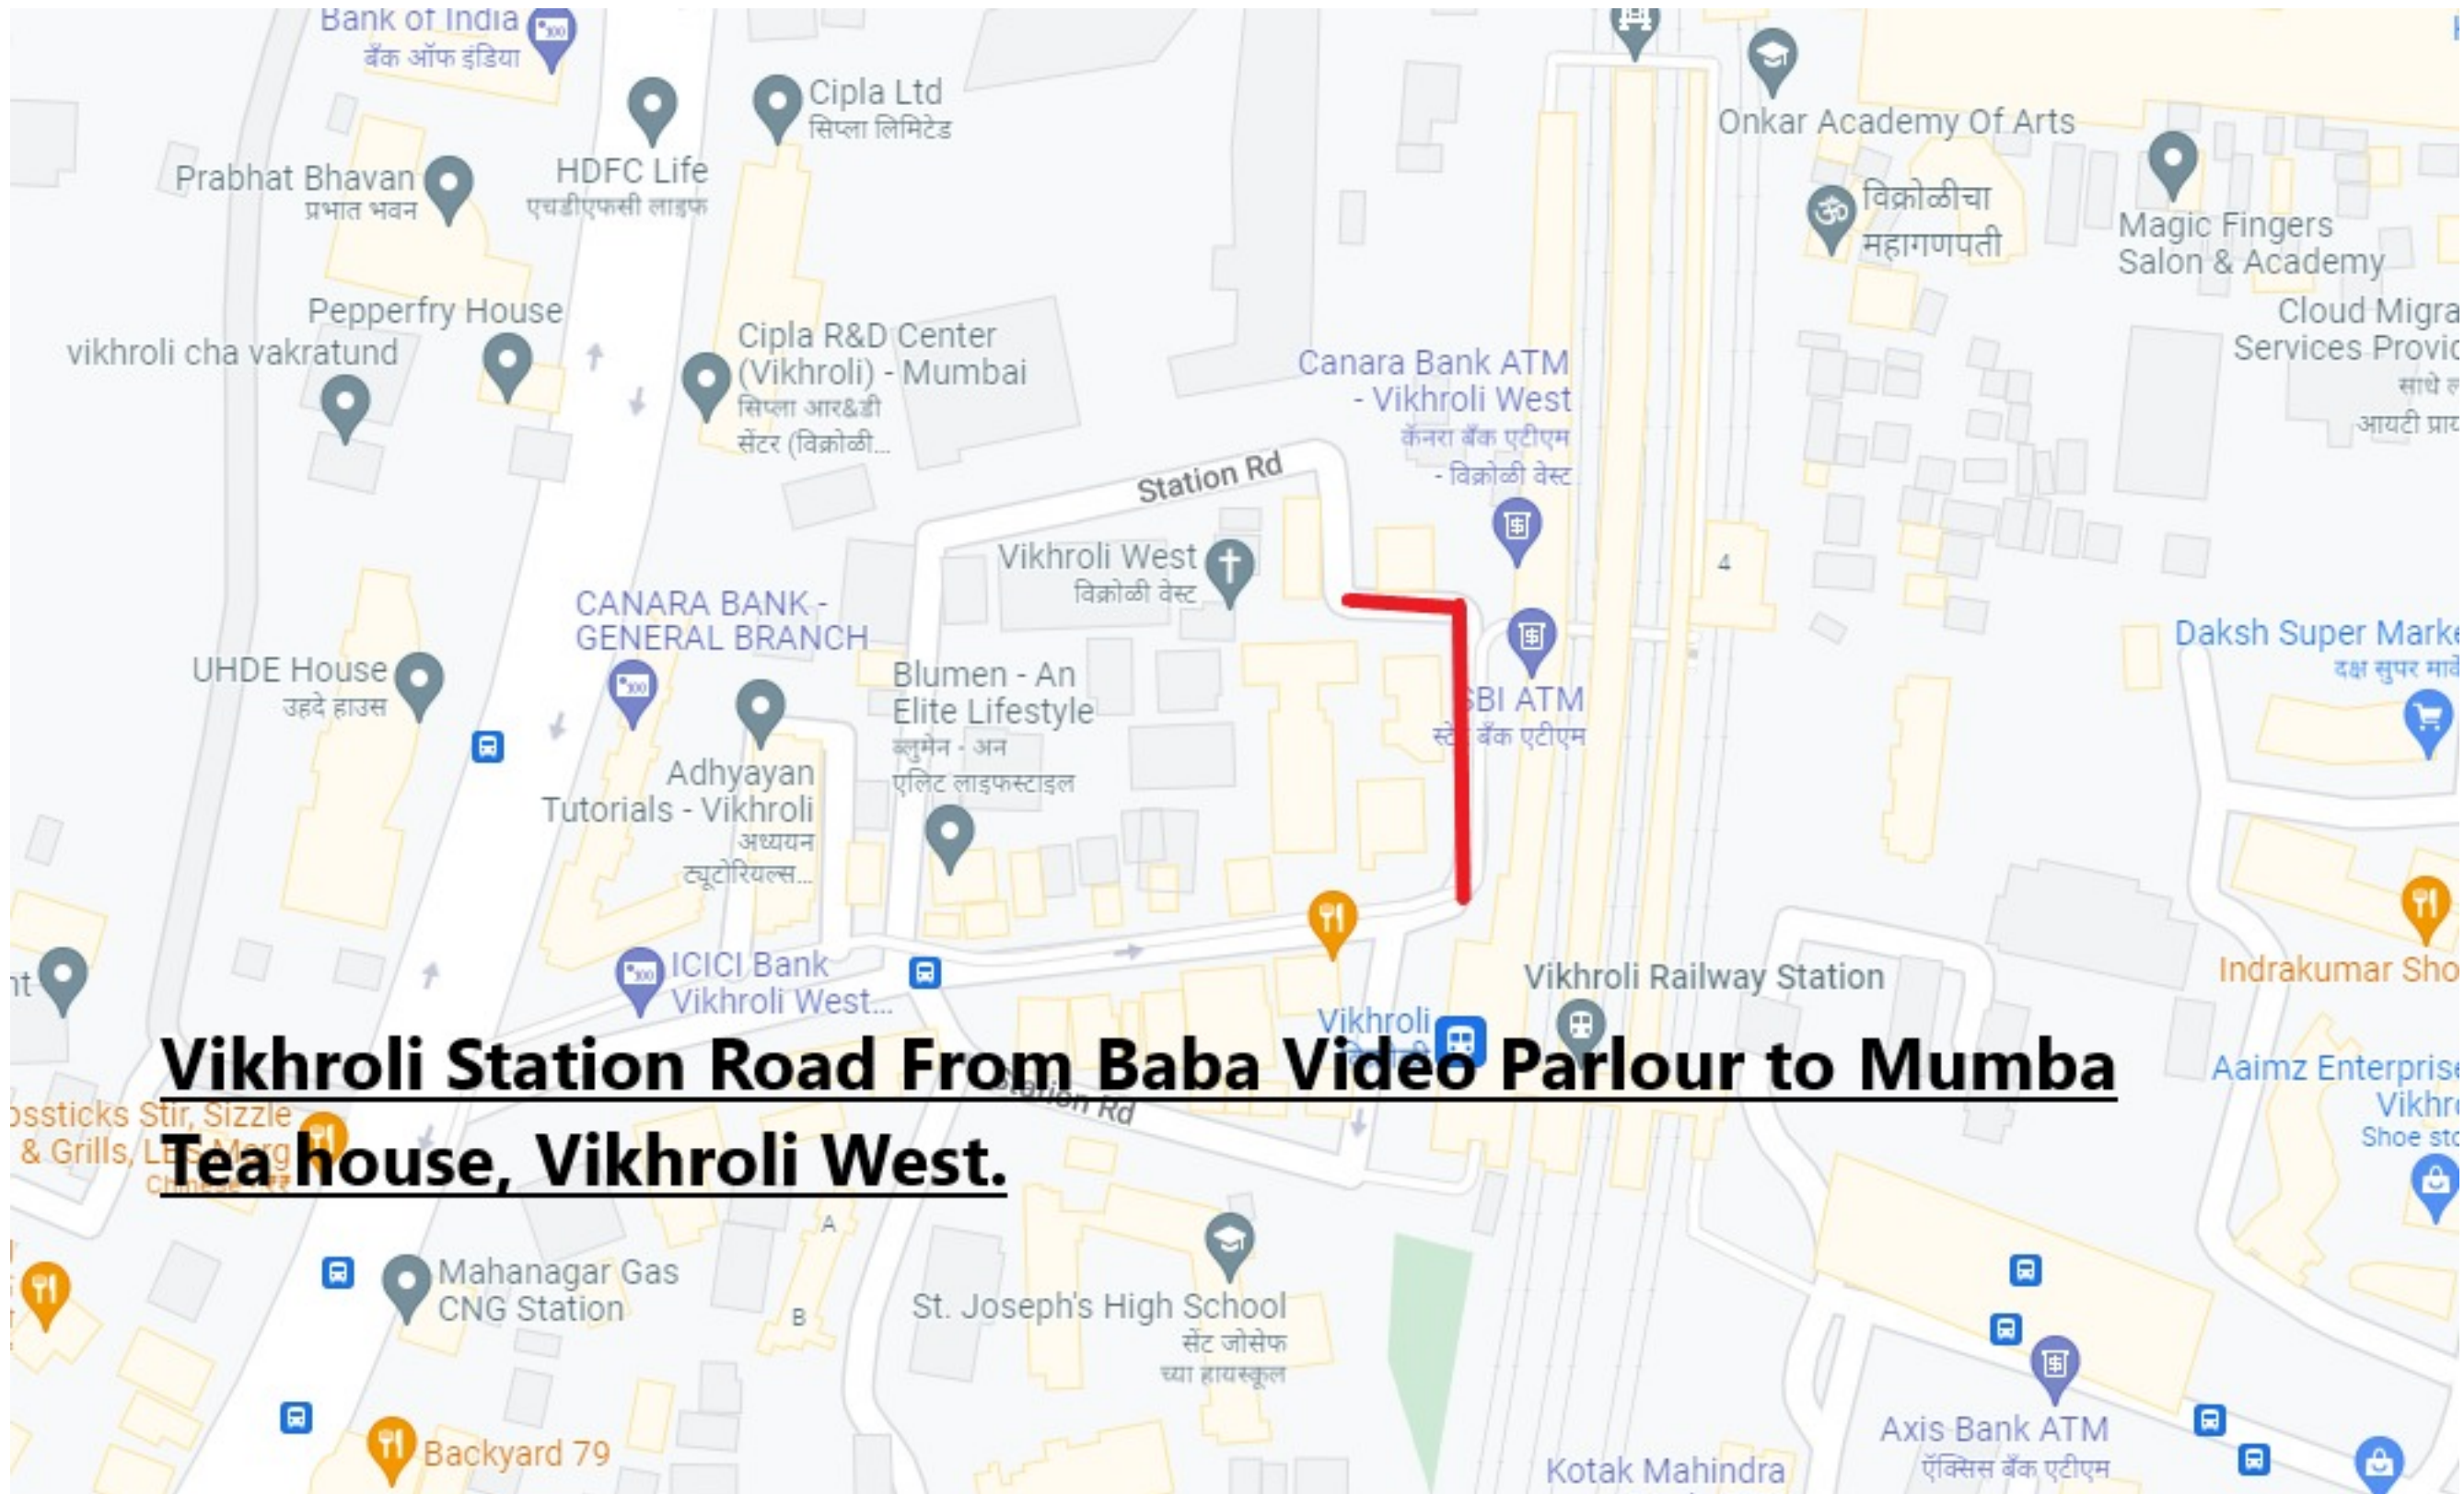

Bahirji Nike Marg, Opp. Bhandup Police Chowky, Bhandup West.

Road from Kaka marble shop to khandekar potato shop, kannamvar nagar II, Vikhroli East.

Vikhroli Station Road From Baba Video Parlour to Mumbai Tea house, Vikhroli West.