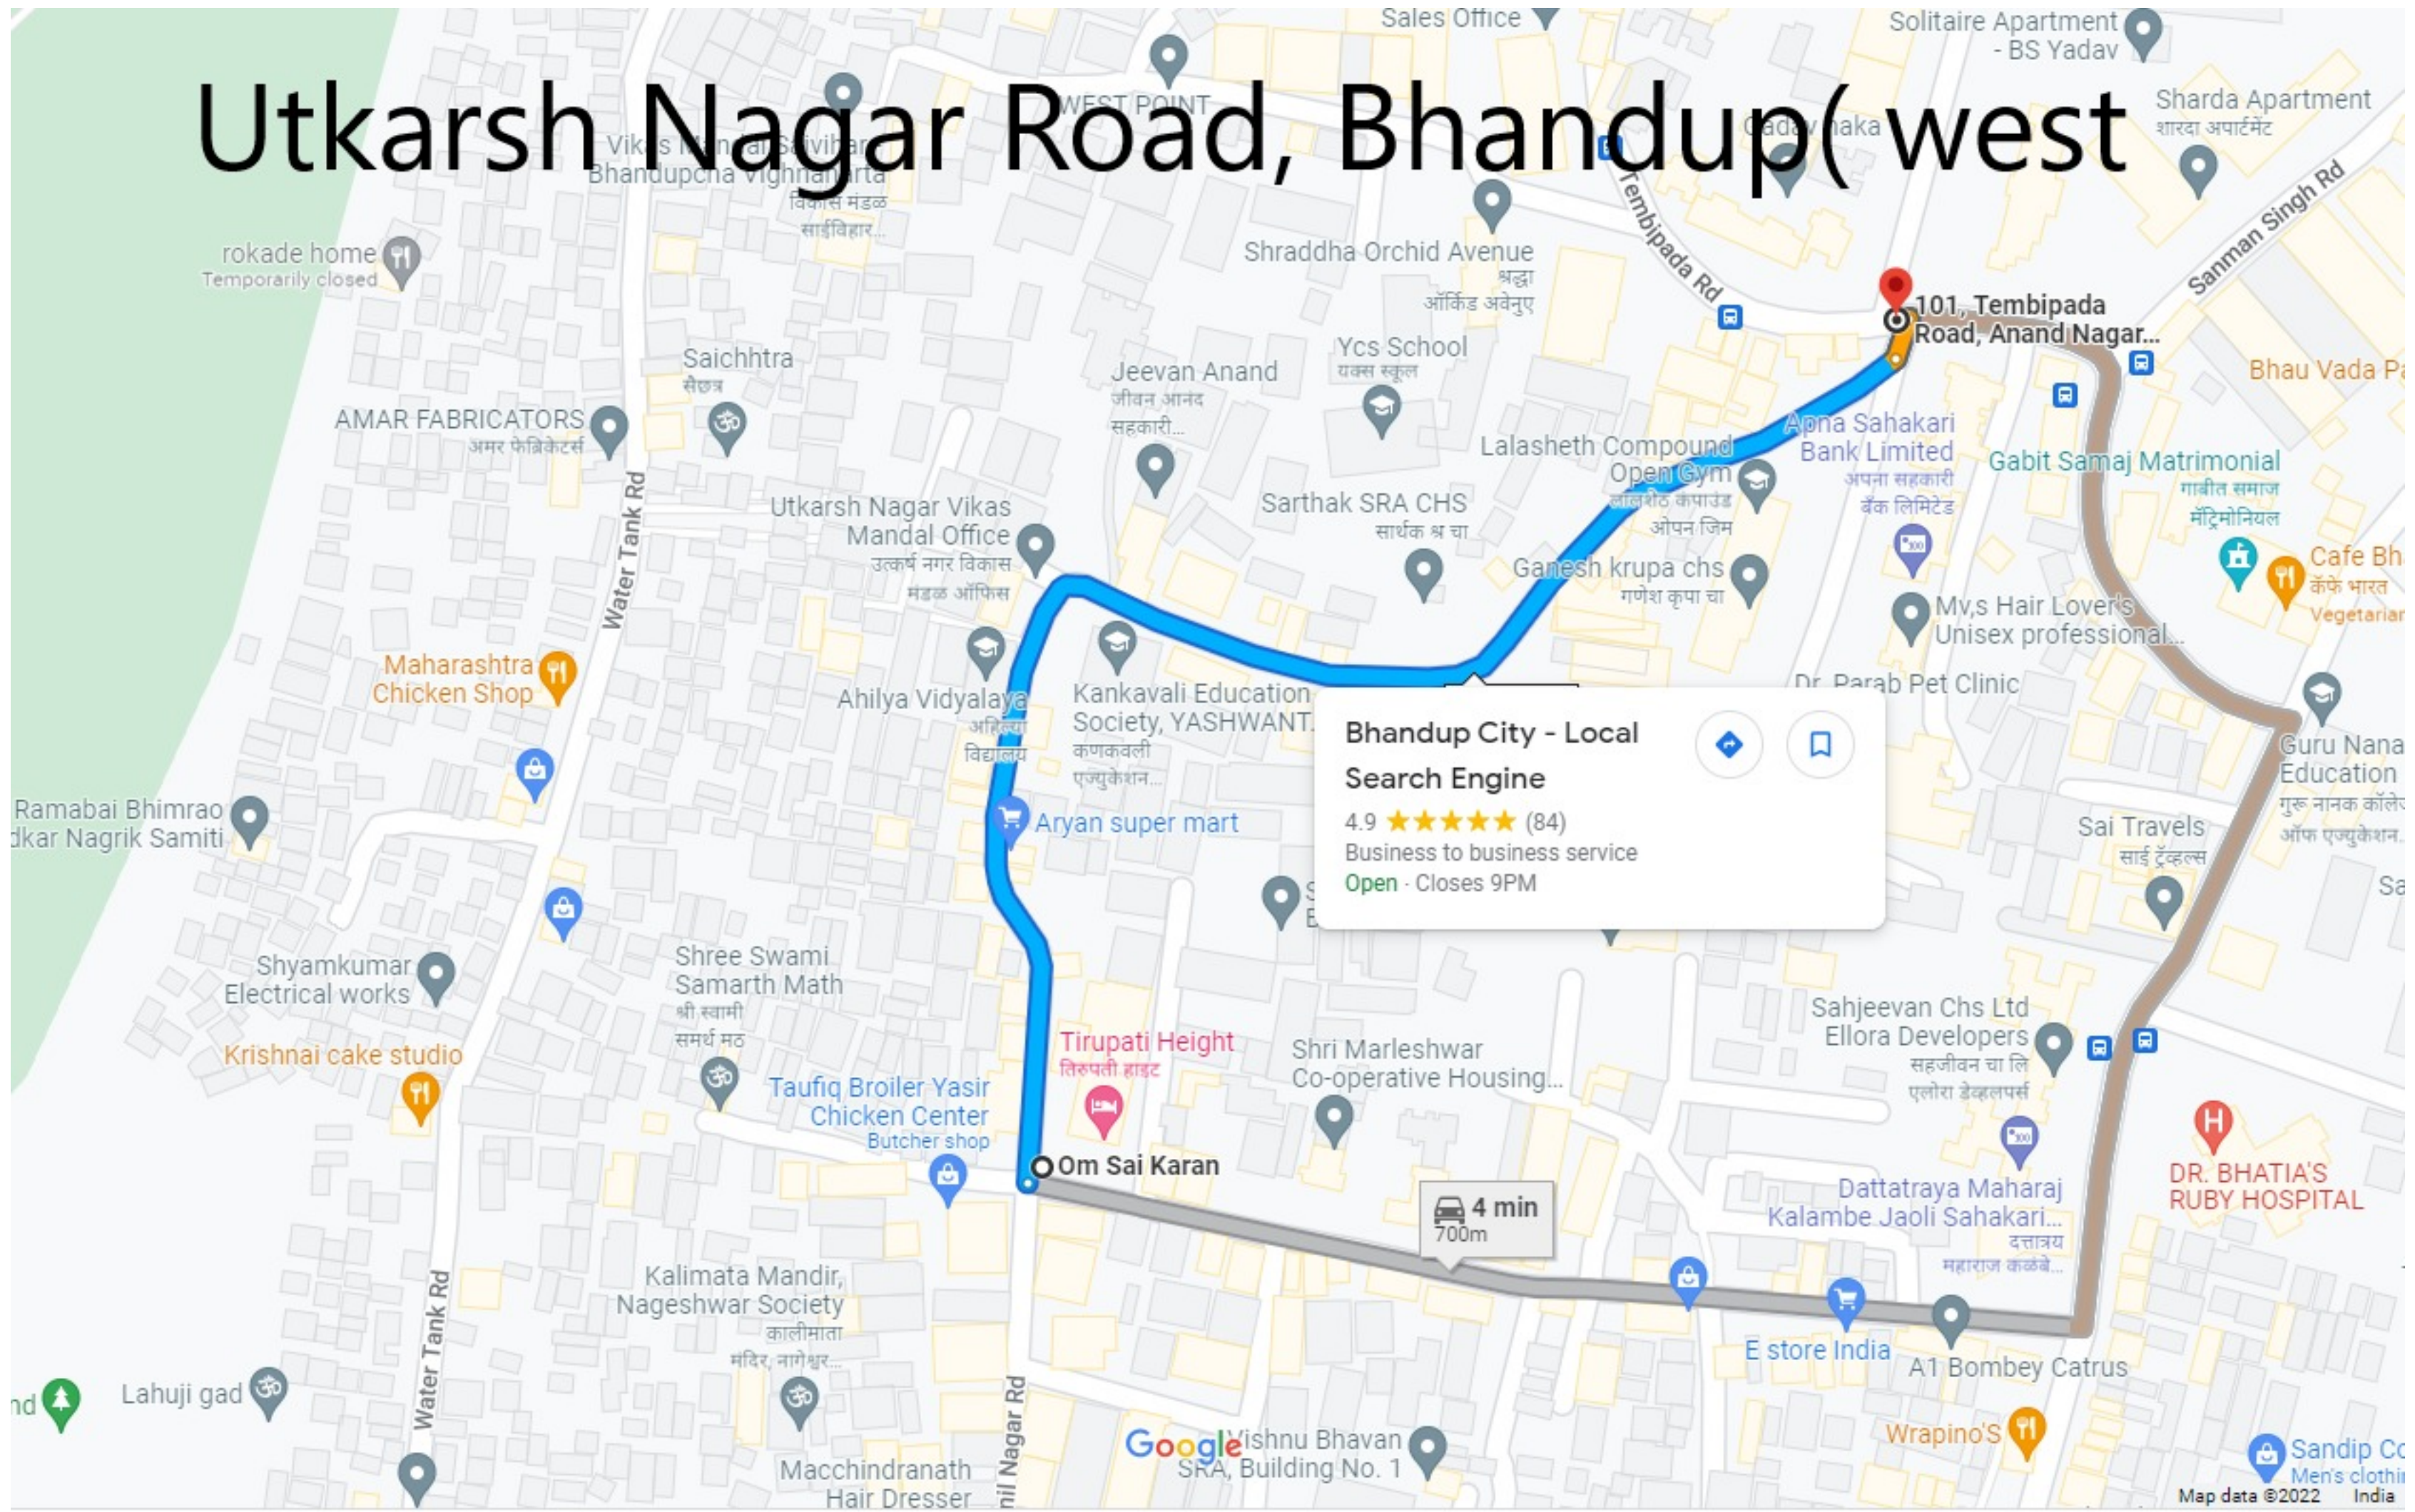

Utkarsh Nagar Road, Bhandup(west)

Bhandup City - Local Search Engine

4.9 ★★★★★ (84)

Business to business service

Open · Closes 9PM

4 min
700m