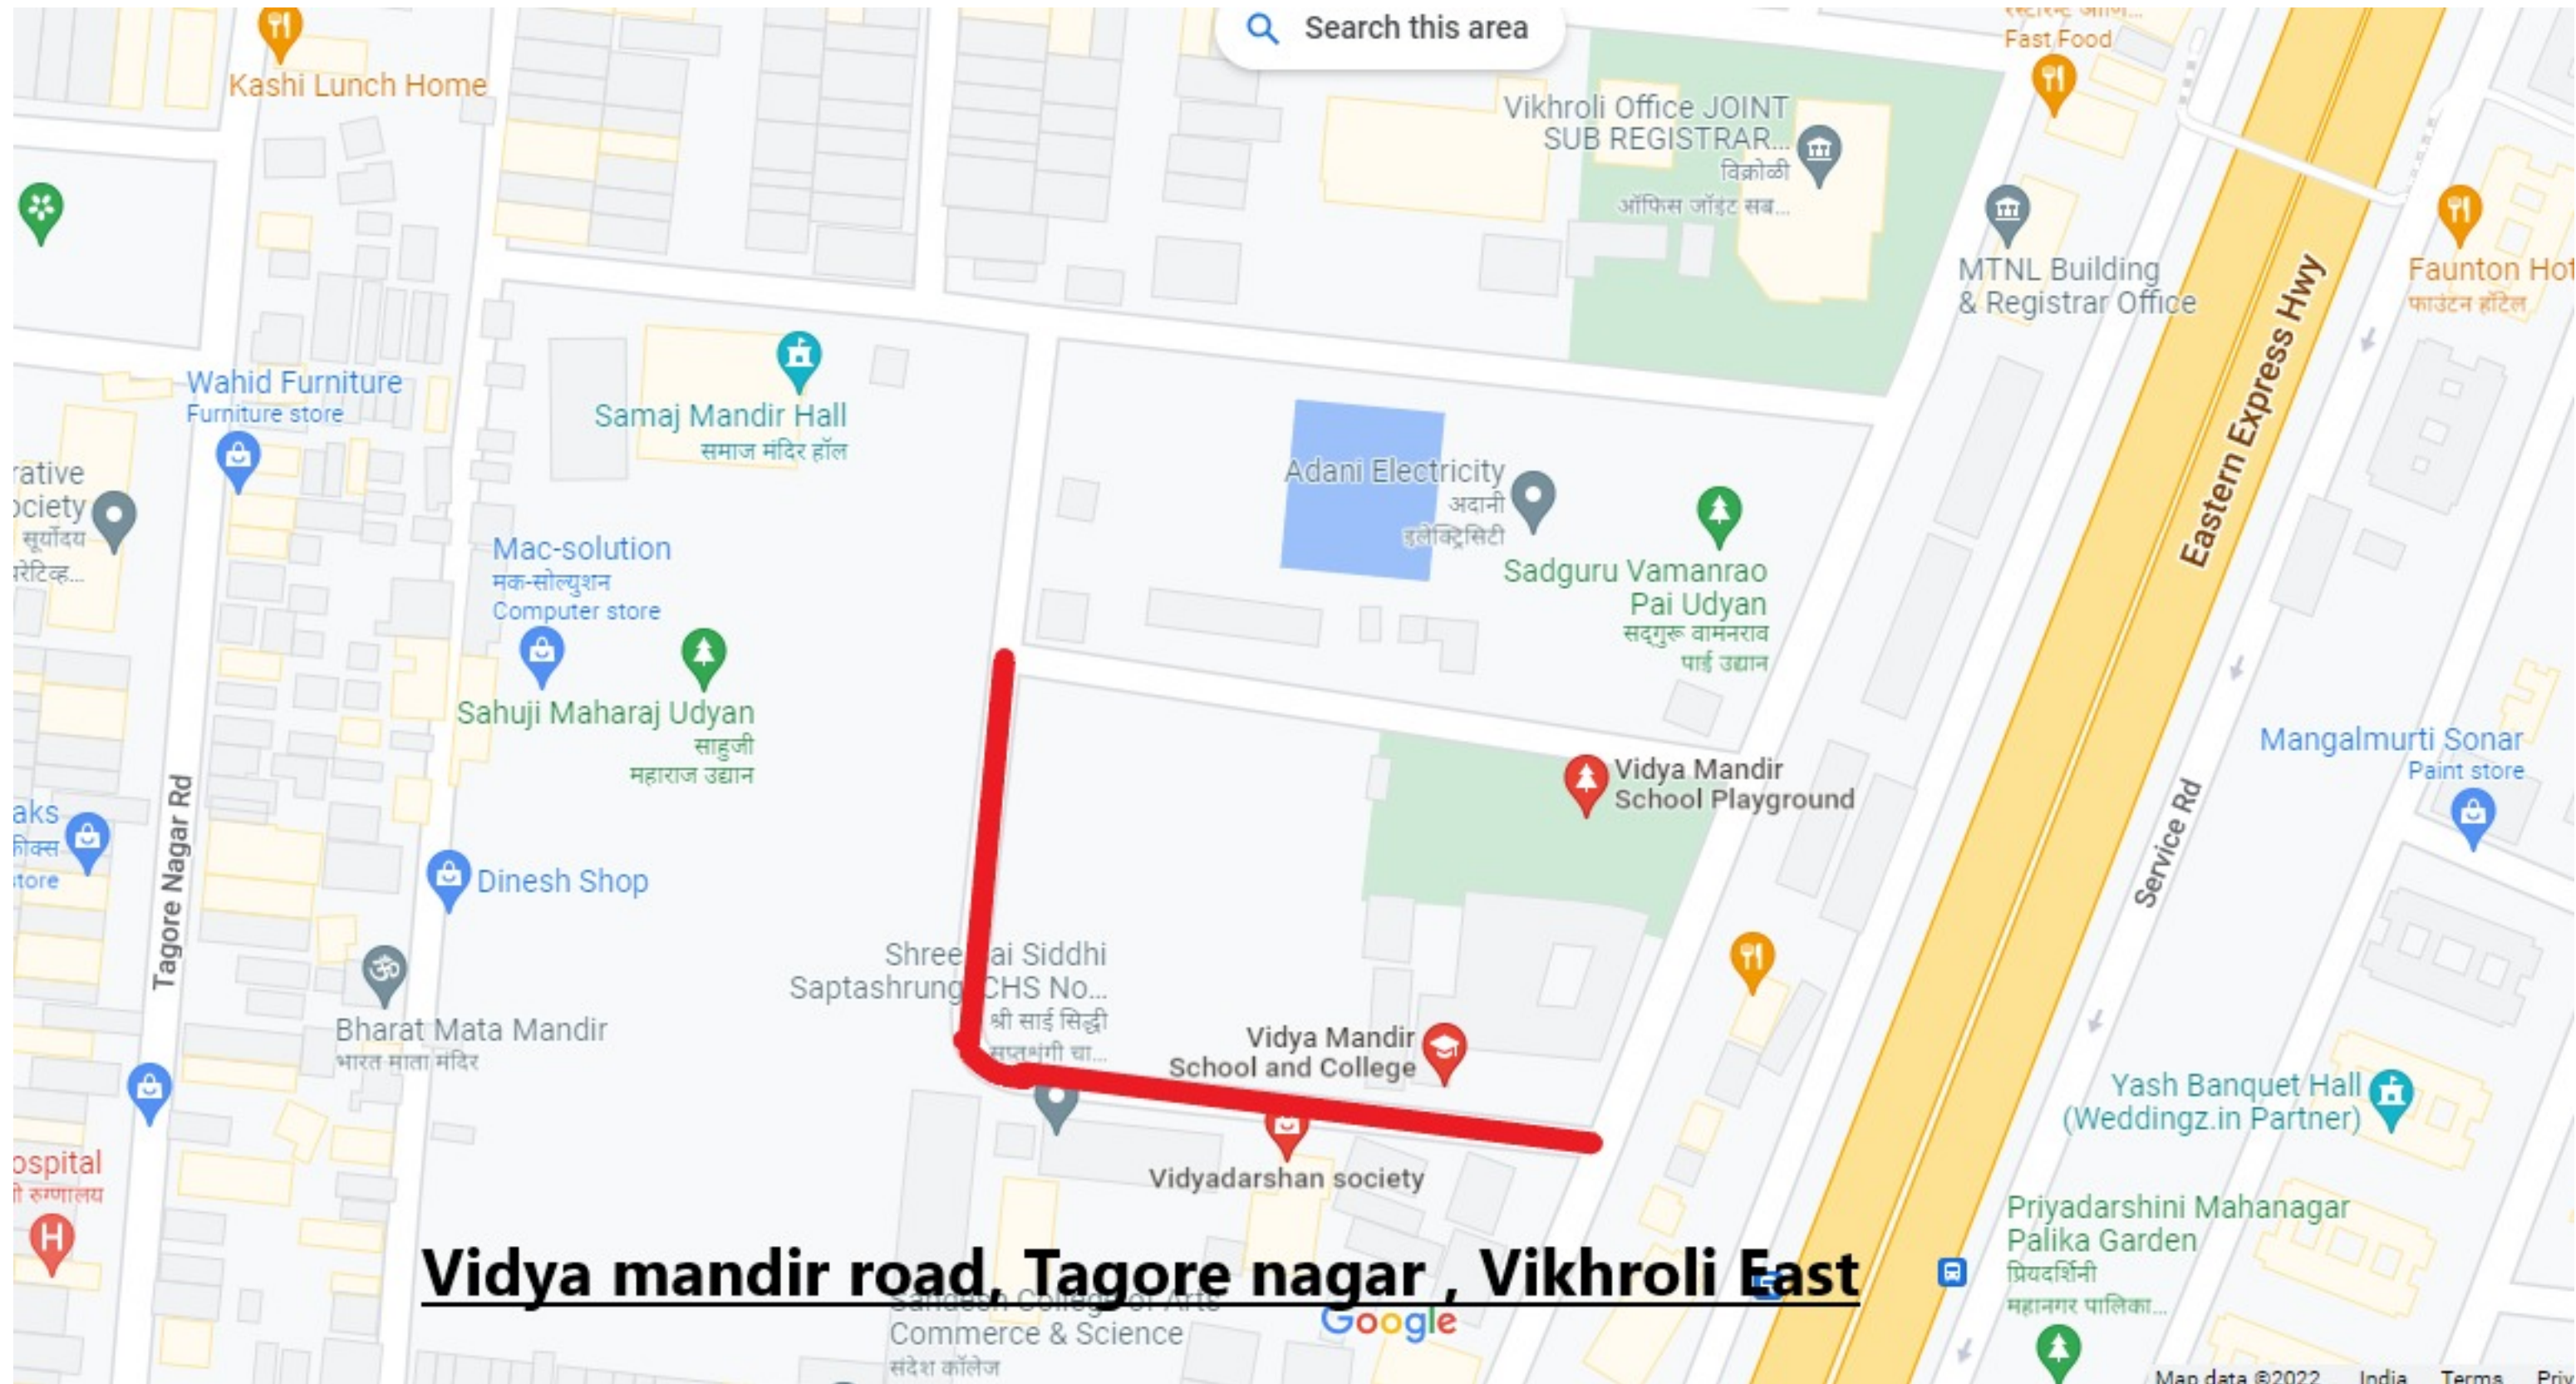

Vidya mandir road, Tagore nagar, Vikhroli East