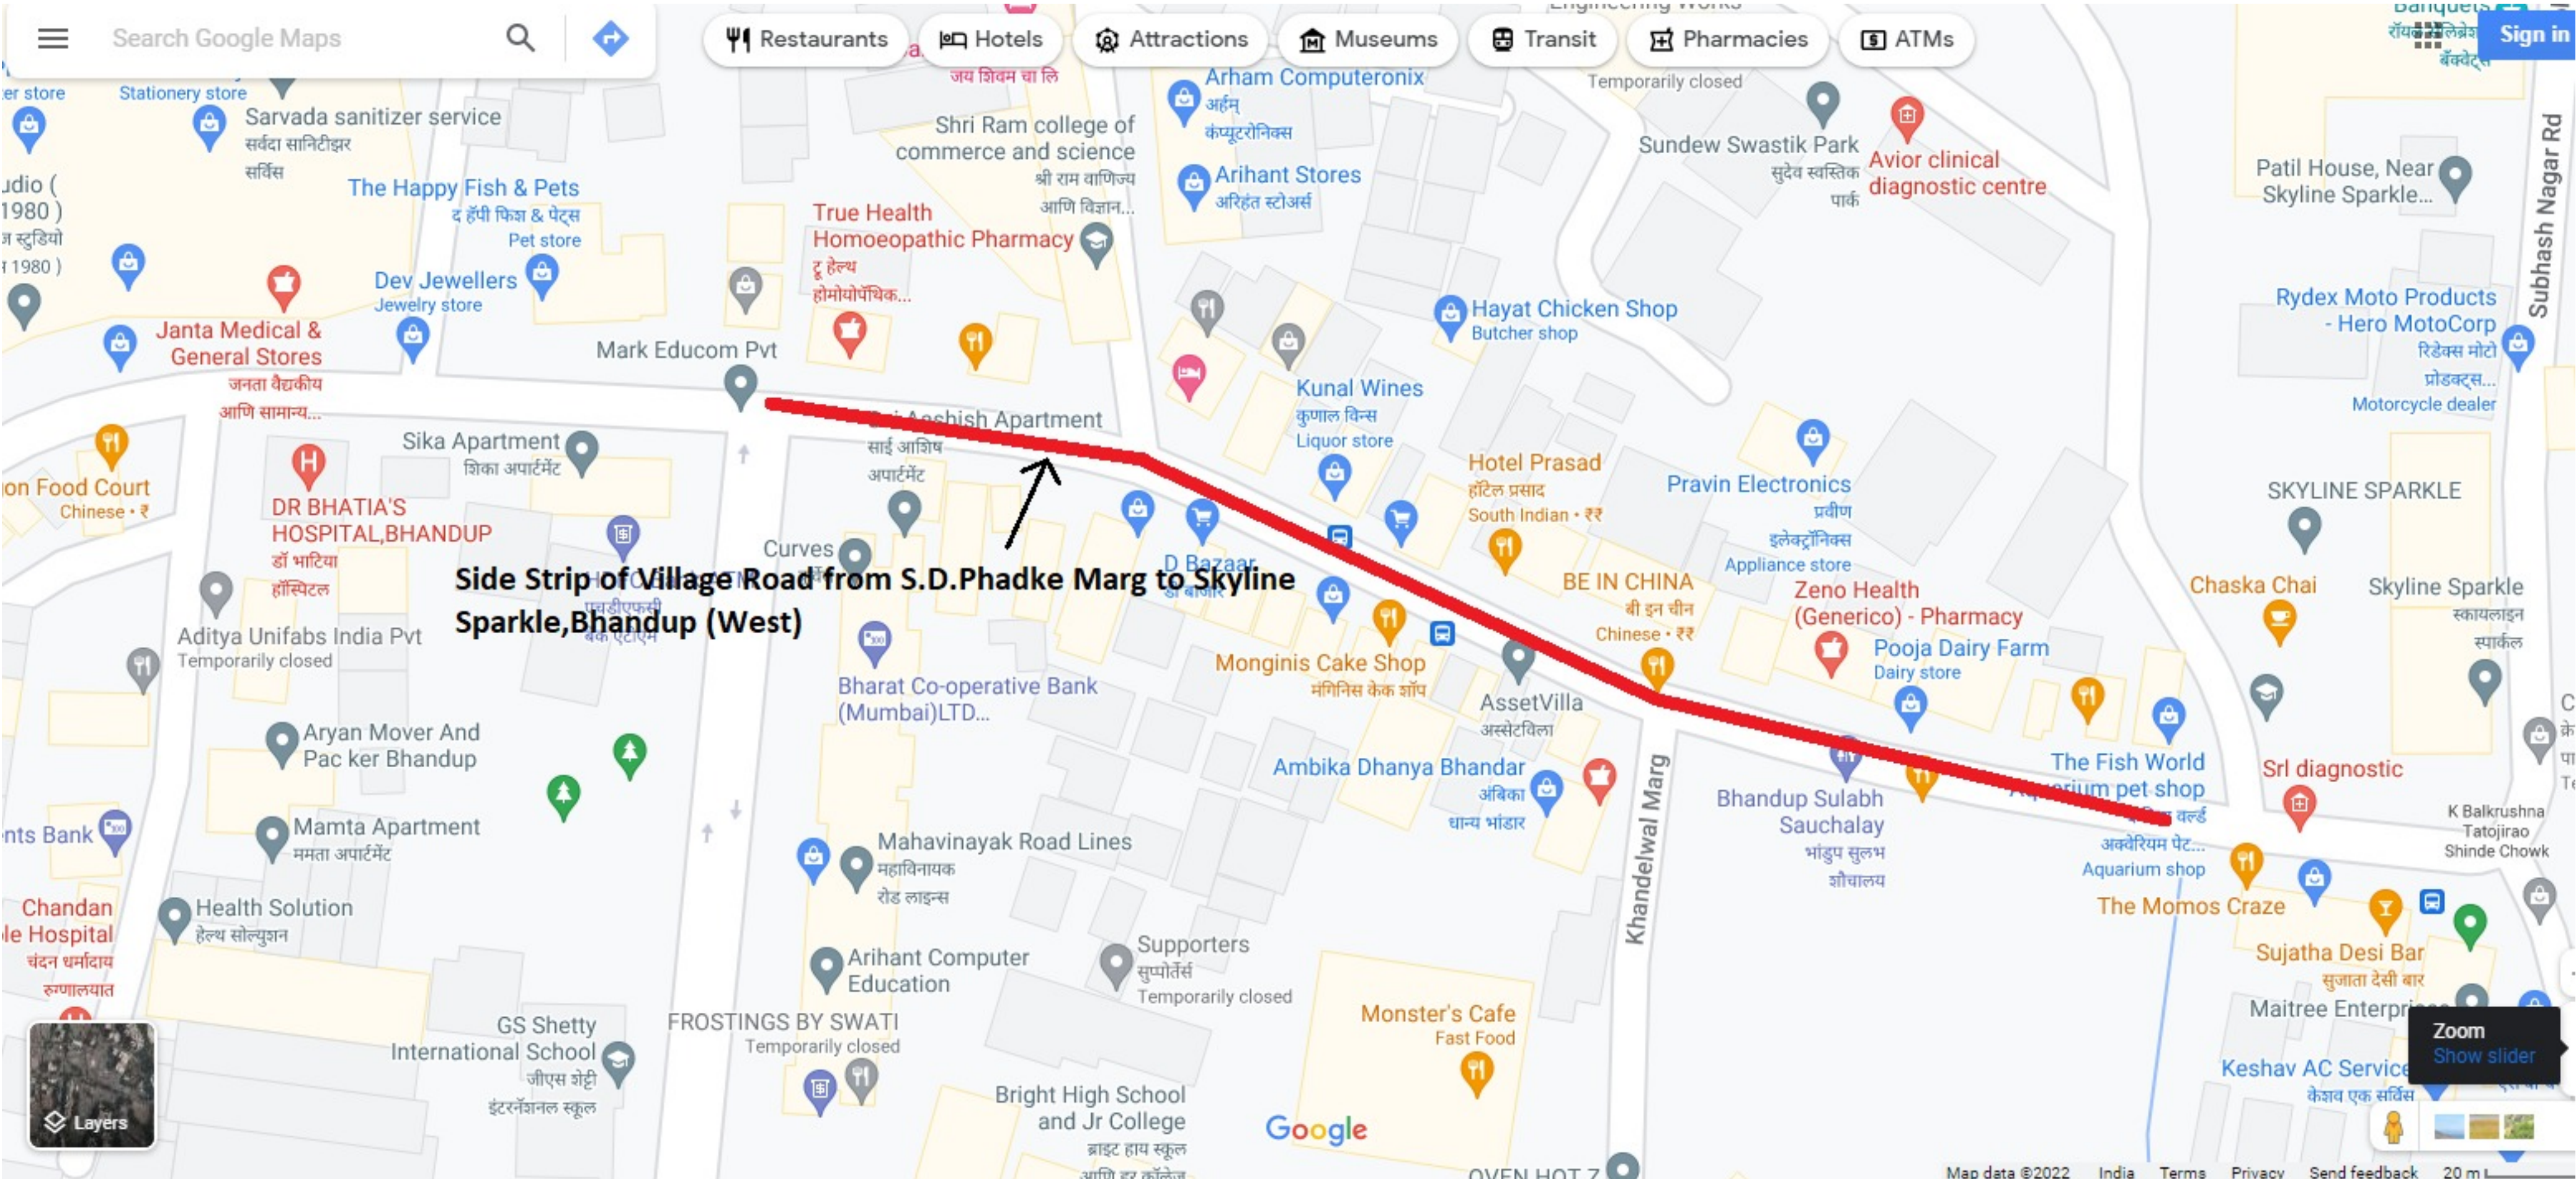

Side Strip of Village Road from S.D. Phadke Marg to Skyline Sparkle, Bhandup (West)

Ashish Apartment

Search Google Maps

- Restaurants
- Hotels
- Attractions
- Museums
- Transit
- Pharmacies
- ATMs

Sign in

Stationery store
Sarvada sanitizer service
The Happy Fish & Pets
Dev Jewellers
Janta Medical & General Stores
Mark Educom Pvt
Sika Apartment
DR BHATIA'S HOSPITAL, BHANDUP
Aditya Unifabs India Pvt
Aryan Mover And Pac ker Bhandup
Mamta Apartment
Health Solution
GS Shetty International School
FROSTINGS BY SWATI
Bright High School and Jr College
Shri Ram college of commerce and science
Arham Computeronix
Arihant Stores
Hayat Chicken Shop
Kunal Wines
Hotel Prasad
BE IN CHINA
Monginis Cake Shop
AssetVilla
Ambika Dhanya Bhandar
Mahavinayak Road Lines
Arihant Computer Education
Supporters
Monster's Cafe
Arham Computeronix
Arihant Stores
Hayat Chicken Shop
Kunal Wines
Hotel Prasad
BE IN CHINA
Monginis Cake Shop
AssetVilla
Ambika Dhanya Bhandar
Mahavinayak Road Lines
Arihant Computer Education
Supporters
Monster's Cafe
Avior clinical diagnostic centre
Sundew Swastik Park
Patil House, Near Skyline Sparkle...
Rydex Moto Products - Hero MotoCorp
SKYLINE SPARKLE
Chaska Chai
Skyline Sparkle
Zeno Health (Generico) - Pharmacy
Pooja Dairy Farm
The Fish World
Srl diagnostic
The Momos Craze
Sujatha Desi Bar
Maitree Enterpr
Keshav AC Service

Zoom Show slider