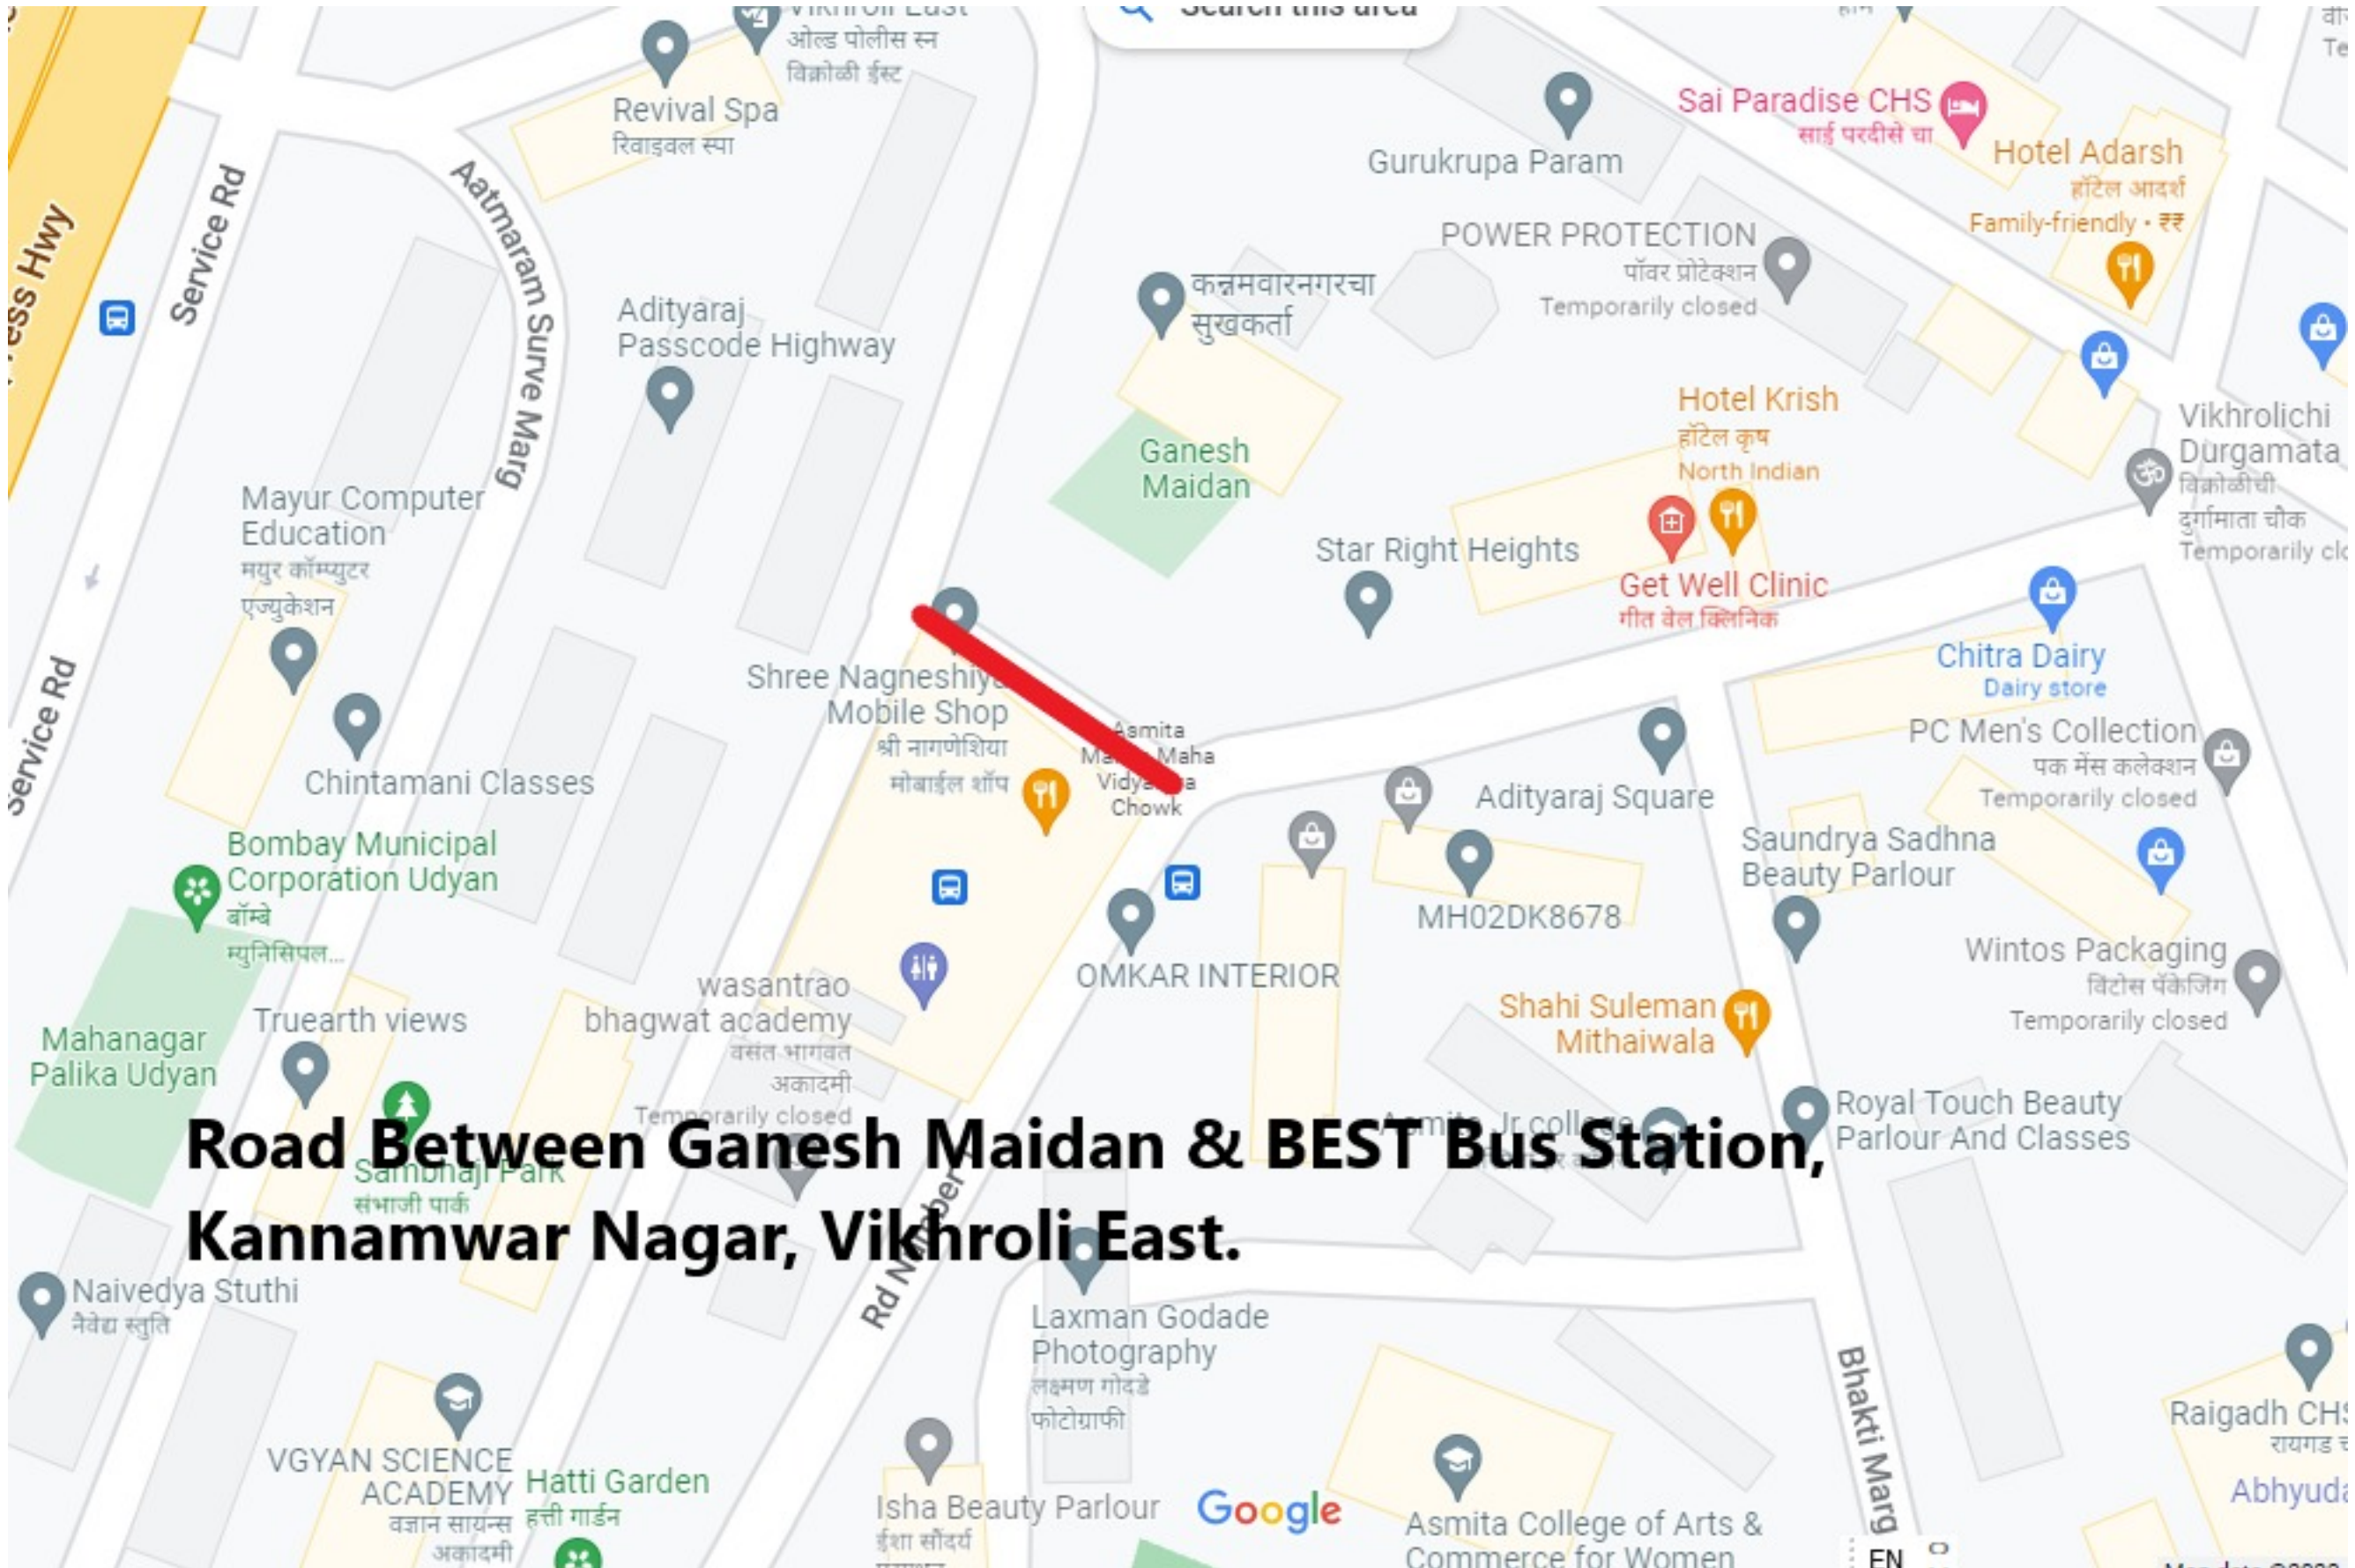

**Road Between Ganesh Maidan & BEST Bus Station,
Kannamwar Nagar, Vikhroli East.**

B.N. 120 to Ganesh Mitra Mandal

shing Machine
rigerator...
1 मशीन
रिटर...
porarily closed

Hariprabha Roadlines
हरिप्रभा
रोडलाईन्स